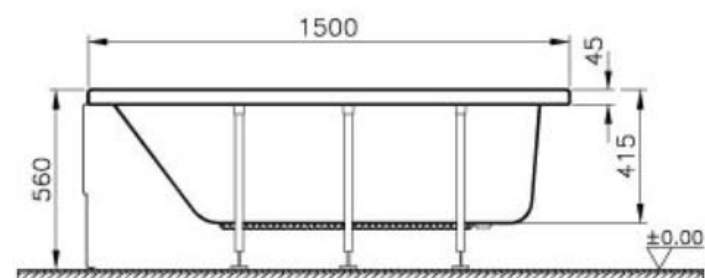

# VitrA

Description Neon 150x70 cm Rectangular Bathtub

Code 52510001000  
Compatible VitrA Technologies VitrA Antislip  
Panel Options Acrylic  
Shape Rectangular  
Hydromassage Option Not Available  
Leg Not Available  
Compatible Products 59990251000  
Dimensions 150x70