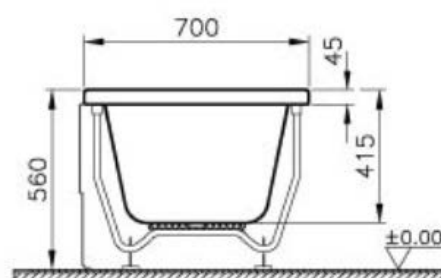

# VitrA

Description Neon 150x70 cm Rectangular Bathtub

Code 52510001000  
Compatible VitrA Technologies VitrA Antislip  
Panel Options Acrylic  
Shape Rectangular  
Hydromassage Option Not Available  
Leg Not Available  
Compatible Products 59990251000  
Dimensions 150x70