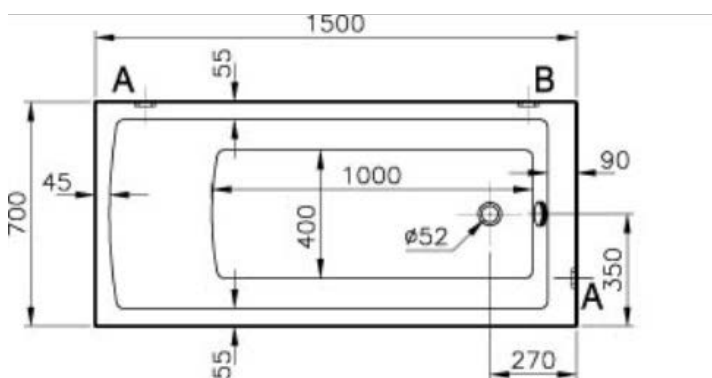

# VitrA

Description Neon 150x70 cm Rectangular Bathtub

Code 52510001000  
Compatible VitrA Technologies VitrA Antislip  
Panel Options Acrylic  
Shape Rectangular  
Hydromassage Option Not Available  
Leg Not Available  
Compatible Products 59990251000  
Dimensions 150x70