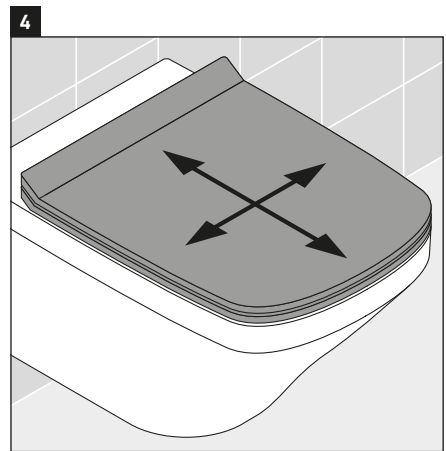

108718/MA211
Best.-Nr. 54063/15.09.2 We reserve the right to make technical improvements and enhance the appearance of the products shown.