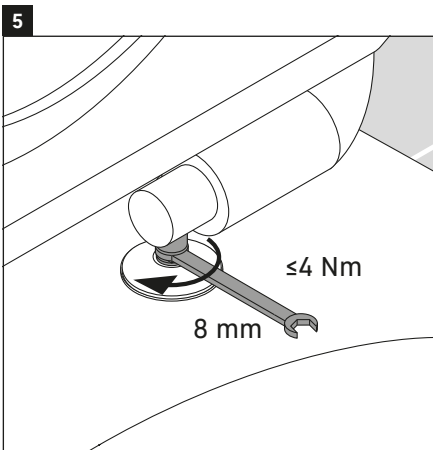

108718/MA211
Best.-Nr. 54063/15.09.2 We reserve the right to make technical improvements and enhance the appearance of the products shown.