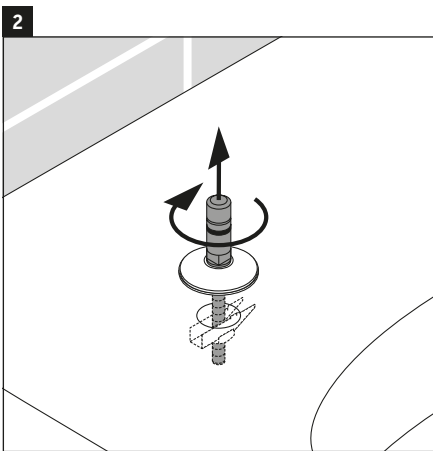

108718/MA211
Best.-Nr. 54063/15.09.2 We reserve the right to make technical improvements and enhance the appearance of the products shown.