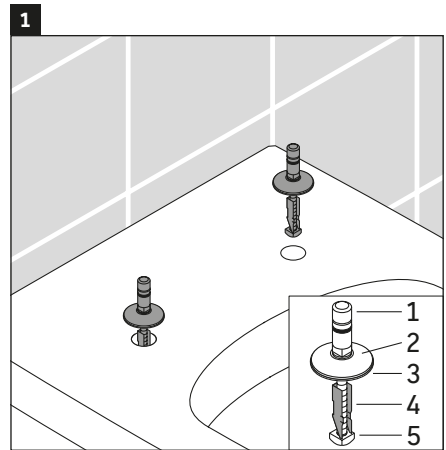

108718/MA211
Best.-Nr. 54063/15.09.2 We reserve the right to make technical improvements and enhance the appearance of the products shown.