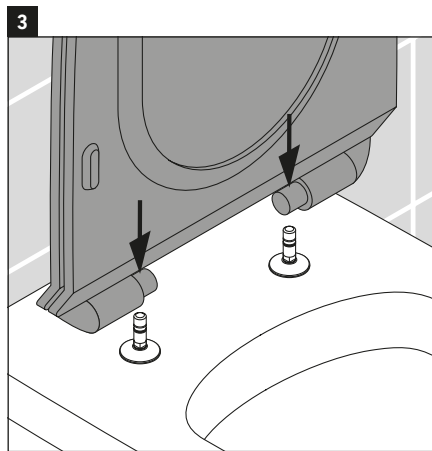

108718/MA211
Best.-Nr. 54063/15.09.2 We reserve the right to make technical improvements and enhance the appearance of the products shown.