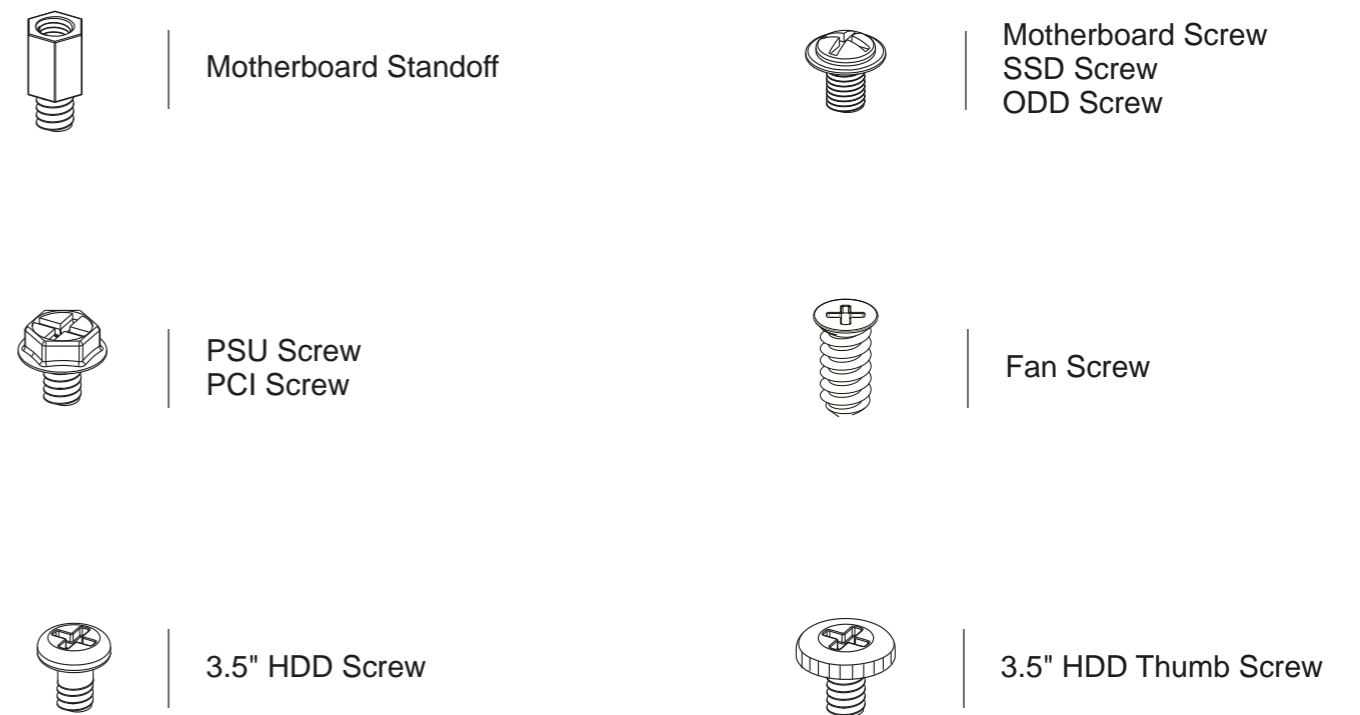

Front I/O Panel Cable Connection

(Please refer to the motherboard's manual for further instructions).

Accessory Bag Contents

www.aerocool.com.tw

(1) PSU

- EN Install PSU
- DE Netzteil installieren
- IT Installazione della PSU
- PL Instalacja zasilacza
- PT Instalar a fonte de alimentação
- JA PSUを取り付けます