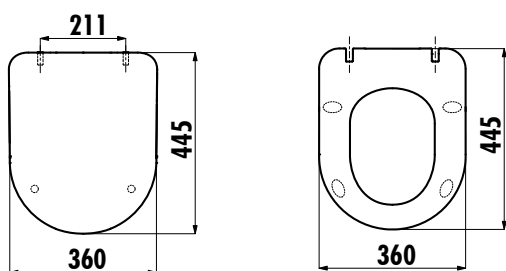

TECHNICAL DRAWING

SPECIFICATIONS

Creavit keeps its rights of making any change to the products.

Quality Management Systems

Customer Satisfaction Certificate

LGA

Germany Accreditation Certificate

kiwa

Netherlands Accreditation Certificate

GOST - R

Russia Accreditation Certificate

UkrSEPRO

Ukraine Accreditation Certificate

Israel Accreditation Certificate

Nigeria Accreditation Certificate

CE

European Accreditation Certificate

Turkish Accreditation Certificate