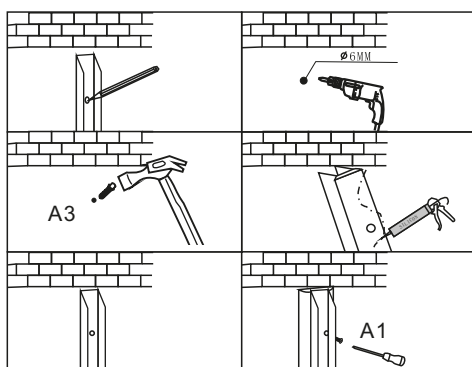

INSTALLATION MANUAL

ACCESSORIES		
A1	 M4*45	3 PCS
A2	 M4*12	3 PCS
A3		3 PCS

1、 Fix the slat on the wall

INSTALLATION MANUAL

ACCESSORIES		
A1	 M4*45	5 PCS
A2	 M4*12	3 PCS
A3		3 PCS
D1		2 PCS

1. Fix the slat on the wall