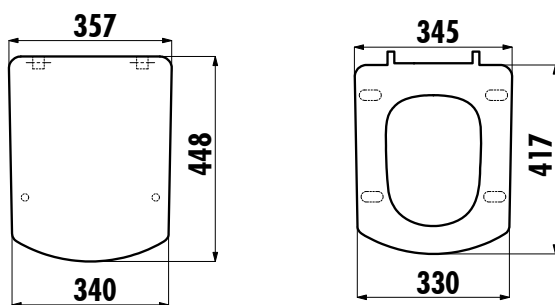

Qty of Box:	Seat&Cover 10
Weight:	Seat&Cover 2,55-2,35 kg

TECHNICAL DRAWING

SPECIFICATIONS

Creavit keeps its rights of making any change to the products.