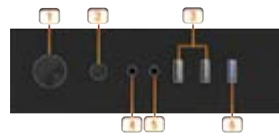

msi

PC COMPONENTS

MAG VAMPIRIC 010M

FIRST BLOOD IN SHADOW

FEATURE

- MSI MAG VAMPIRIC 010M chassis can support up to ATX motherboard, side panel of 4mm tempered glass, 120 mm RGB fan, reserved cooling space and front USB 3.2 Gen 1
- RGB Fan included
- 4mm Tempered Glasses
- Optimize Airflow
- 360mm Radiator Support
- 167mm CPU Cooler Support

CONNECTIONS

1. Power Button
2. Reset Button
3. Front USB 2.0 Ports
4. Front HD Audio
5. Front MIC
6. Front USB 3.2 Gen 1 Port

TRUE GAMING

© 2020 Micro-Star Int'l Co.Ltd. MSI is a registered trademark of Micro-Star Int'l Co.Ltd. All rights reserved.