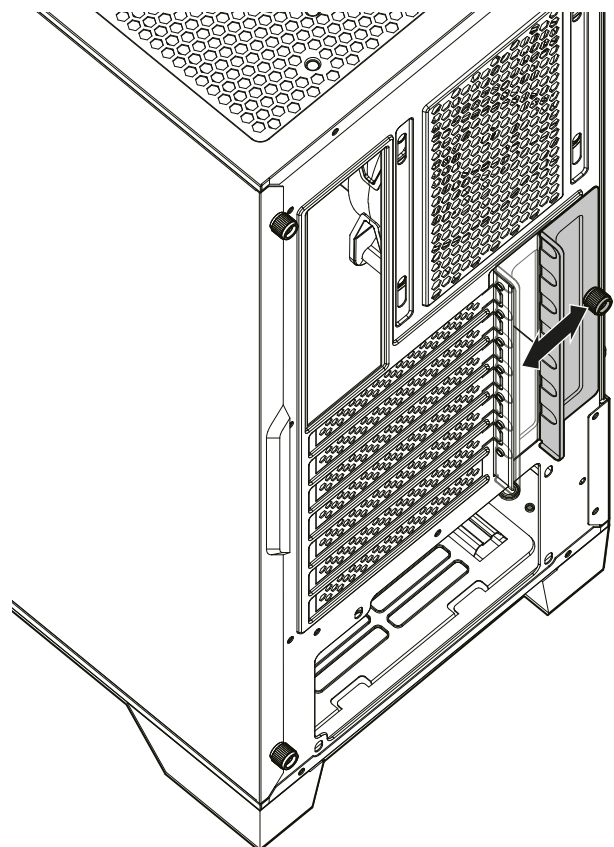

PCIe Card Installation/ PCIe卡安裝方式

Specifications are subject to change without notice.
規格若有變更，恕不另行通知。