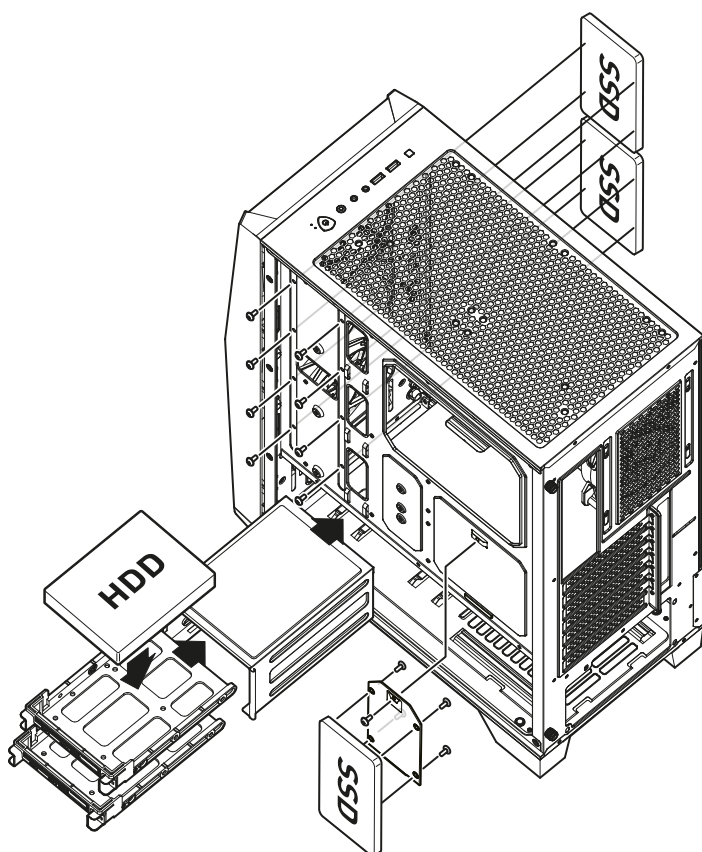

Item 項目	Name 名稱 / Q'ty 數量	Used for 用途
	Cable ties 束綫帶 x5	Cable management 整線
	PCI slot cover PCI 插槽擋片 x2	PCI slot protection 保護PCI插槽
	Screw #6-32 10mm 手轉螺絲 x2	Securing drive tray 固定硬碟托架
	Screw #6-32 6.5mm x4	Motherboard Stud 主機板螺柱
	Screw M3 5mm x20	Motherboard / SSD 主機板 / SSD
	Screw #6-32 6mm 六角螺絲 x6	PSU / PCIe Card 電源供應器 / PCIe卡
	Screw #6-32 5mm 圓頭螺絲 x4	3.5" HDD 3.5" 硬碟

	MAG FORGE 100M	MAG FORGE 101M	MAG FORGE 100R
Fan LED Controller	1 to 6 RGB Control Board	1 to 6 RGB Control Board	1 to 6 ARGB Control Board
Pre-installed	Front: 2x 120 mm RGB fans Rear: 1x 120 mm black fan	Front: 3x 120 mm RGB fans Rear: 1x 120 mm RGB fan	Front: 2x 120 mm ARGB fans Rear: 1x 120 mm black fan
Case Dimensions (mm)	434(D) x 216(W) x 499(H)		
Motherboard Support	ATX / Micro-ATX / Mini-ITX		
Drive Bays	2x 3.5" Included (Max 2, compatible with 2.5") 3x 2.5" Included (Max 3)		
IO Panel	1x LED switch button 2x USB 3.2 Gen1 Type A ports 1x Mic in jack 1x Audio out jack 1x Reset button 1x Power button		
Clearance	CPU Cooler High: max 166 mm Graphics Card Length: max 330 mm PSU Length: Standard ATX 160 mm, max to 200 mm (without 3.5" HDD case installed)		
Fan Support	Front: Up to 3x 120 mm or 2x 140 mm Top: Up to 2x 120 mm or 2x 140 mm Rear: Up to 1x 120 mm		
Radiator Support	Front: Up to 240 mm Top: Up to 240 mm Rear: Up to 120mm		
Material	Left Side: Tempered Glass Right Side: Metal Front: Mesh Top: Metal		

SSD & HDD Installation/ SSD和硬碟安裝方式