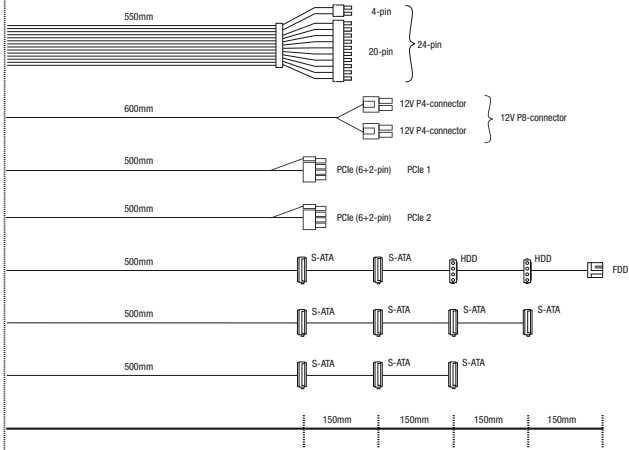

Output Data »																
PURE POWER 11 750W FM	AC Input	100-240Vac 50-60Hz 10-5A						PURE POWER 11 650W FM	AC Input	100-240Vac 50-60Hz 10-5A						
	DC Output	3.3V	5V	12V1	12V2	-12V	5VSB		DC Output	3.3V	5V	12V1	12V2	-12V	5VSB	
	Max. Current	20A	20A	36A	32A	0.3A	3A		Max. Current	20A	20A	32A	28A	0.3A	3A	
	Max. Com- bined Power	120W		750W			3.6W		15W	Max. Com- bined Power	120W		650W		3.6W	15W
		750W							650W							
PURE POWER 11 550W FM	AC Input	100-240Vac 50-60Hz 10-5A						PURE POWER 11 650W FM	AC Input	100-240Vac 50-60Hz 10-5A						
	DC Output	3.3V	5V	12V1	12V2	-12V	5VSB		DC Output	3.3V	5V	12V1	12V2	-12V	5VSB	
	Max. Current	20A	20A	28A	24A	0.3A	3A		Max. Current	20A	20A	32A	28A	0.3A	3A	
	Max. Com- bined Power	120W		550W			3.6W		15W	Max. Com- bined Power	120W		650W		3.6W	15W
		550W							650W							

PURE POWER 11 FM

EXCEPTIONAL QUIET, SUPERIOR FEATURES

Cables »

750W

650W

550W

	750W	650W	550W
550mm	550mm	550mm	550mm
600mm	600mm	600mm	600mm
500mm 2x	500mm 2x	-	-
-	-	500mm 2x	-
500mm*	500mm*	500mm*	500mm*
500mm*	500mm*	500mm*	500mm*
500mm*	500mm*	500mm*	500mm*
-	-	-	-

*cable length to first connector

Logistics data »

Region	Model	Article no	EAN code
EU	Pure Power 11 FM 750W	BN319	4260052188163
EU	Pure Power 11 FM 650W	BN318	4260052188156
EU	Pure Power 11 FM 550W	BN317	4260052188149
US	Pure Power 11 FM 750W	BN672	4260052188194
US	Pure Power 11 FM 650W	BN671	4260052188187
US	Pure Power 11 FM 550W	BN670	4260052188170
TW	Pure Power 11 FM 750W	BN965	4260052188255
TW	Pure Power 11 FM 650W	BN964	4260052188248
TW	Pure Power 11 FM 550W	BN963	4260052188231
AU	Pure Power 11 FM 750W	BN962	4260052188224
AU	Pure Power 11 FM 650W	BN961	4260052188217
AU	Pure Power 11 FM 550W	BN960	4260052188200
CN	Pure Power 11 FM 750W	BN968	4260052188552
CN	Pure Power 11 FM 650W	BN967	4260052188545
CN	Pure Power 11 FM 550W	BN966	4260052188538