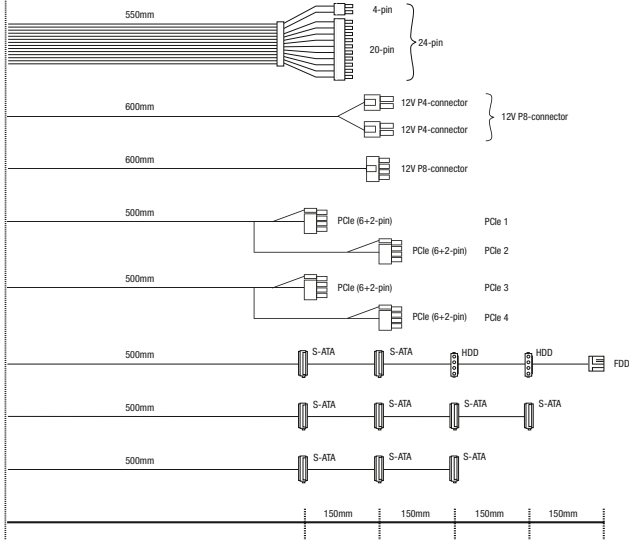

PURE POWER 11 FM

EXCEPTIONAL QUIET, SUPERIOR FEATURES

Cables »

750W