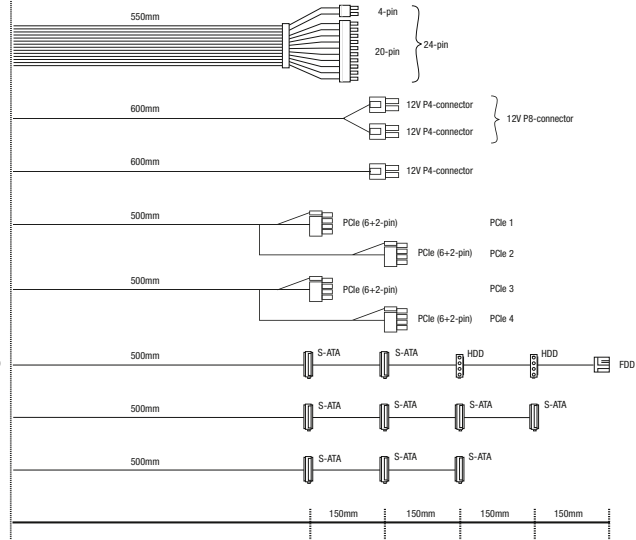

Output Data »																
PURE POWER 11 750W FM	AC Input	100-240Vac 50-60Hz 10-5A						PURE POWER 11 650W FM	AC Input	100-240Vac 50-60Hz 10-5A						
	DC Output	3.3V	5V	12V1	12V2	-12V	5VSB		DC Output	3.3V	5V	12V1	12V2	-12V	5VSB	
	Max. Current	20A	20A	36A	32A	0.3A	3A		Max. Current	20A	20A	32A	28A	0.3A	3A	
	Max. Com- bined Power	120W		750W			3.6W		15W	Max. Com- bined Power	120W		650W		3.6W	15W
		750W							650W							
PURE POWER 11 550W FM	AC Input	100-240Vac 50-60Hz 10-5A						PURE POWER 11 650W FM	AC Input	100-240Vac 50-60Hz 10-5A						
	DC Output	3.3V	5V	12V1	12V2	-12V	5VSB		DC Output	3.3V	5V	12V1	12V2	-12V	5VSB	
	Max. Current	20A	20A	28A	24A	0.3A	3A		Max. Current	20A	20A	32A	28A	0.3A	3A	
	Max. Com- bined Power	120W		550W			3.6W		15W	Max. Com- bined Power	120W		650W		3.6W	15W
		550W							650W							

PURE POWER 11 FM

EXCEPTIONAL QUIET, SUPERIOR FEATURES

Cables »

750W

650W

550W

	750W	650W	550W
550mm	550mm	550mm	550mm
600mm	600mm	600mm	600mm
500mm 2x	500mm 2x	-	-
-	-	500mm 2x	-
500mm*	500mm*	500mm*	500mm*
500mm*	500mm*	500mm*	500mm*
500mm*	500mm*	500mm*	500mm*
-	-	-	-

*cable length to first connector

Logistics data »

Region	Model	Article no	EAN code
EU	Pure Power 11 FM 750W	BN319	4260052188163
EU	Pure Power 11 FM 650W	BN318	4260052188156
EU	Pure Power 11 FM 550W	BN317	4260052188149
US	Pure Power 11 FM 750W	BN672	4260052188194
US	Pure Power 11 FM 650W	BN671	4260052188187
US	Pure Power 11 FM 550W	BN670	4260052188170
TW	Pure Power 11 FM 750W	BN965	4260052188255
TW	Pure Power 11 FM 650W	BN964	4260052188248
TW	Pure Power 11 FM 550W	BN963	4260052188231
AU	Pure Power 11 FM 750W	BN962	4260052188224
AU	Pure Power 11 FM 650W	BN961	4260052188217
AU	Pure Power 11 FM 550W	BN960	4260052188200
CN	Pure Power 11 FM 750W	BN968	4260052188552
CN	Pure Power 11 FM 650W	BN967	4260052188545
CN	Pure Power 11 FM 550W	BN966	4260052188538