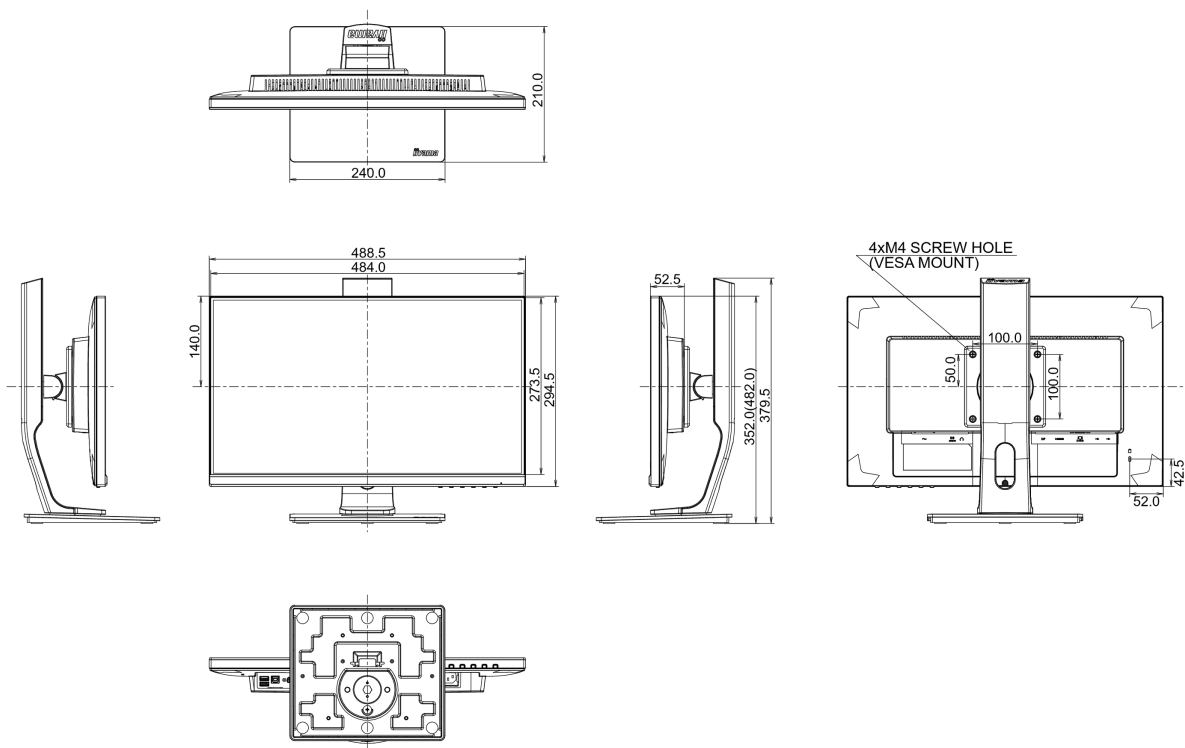

488.5 x 352 (482) x 210mm

Box dimensions W x H x D

690 x 370 x 190mm

Weight (without box)

4.7kg

EAN code

4948570116928

13.10.2021 16:37:02