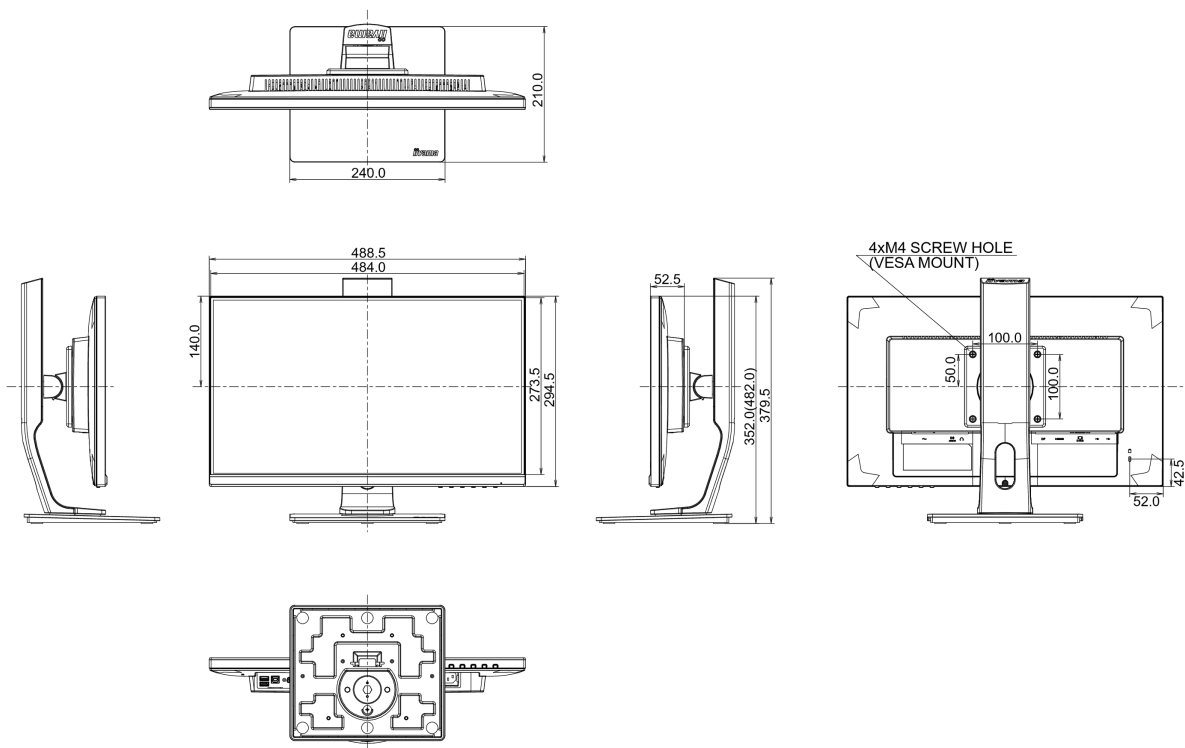

Storage temperature range

- 20°C - %2°C

05 ACCESSORIES INCLUDED

Cables

power, USB, HDMI

Other

quick start guide, safety guide

06 POWER MANAGEMENT

Power supply unit

internal

Power supply

AC 100 - 240V, 50/60Hz

Power usage

16W typical, 0.3W stand by, 0.26W off mode

07 SUSTAINABILITY

Regulations

TCO, CE, TÜV-GS, EAC, VCCI-B, PSE, RoHS support, ErP, WEEE, REACH

Energy efficiency class (Regulation (EU) 2017/1369)

E

REACH SVHC

above 0.1%: Lead

08 DIMENSIONS / WEIGHT

Product dimensions W x H x D

488.5 x 352 (482) x 210mm

Box dimensions W x H x D

690 x 370 x 190mm

Weight (without box)

4.7kg

EAN code

4948570116928

13.10.2021 16:37:02