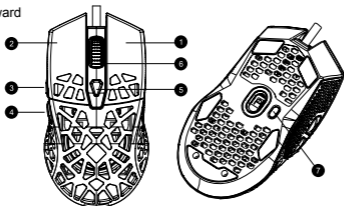

## Physical characteristics

GM-20  
v 1.0

Driver

<http://canyon.eu/drivers-and-manuals/>

## The functional buttons

1. Right key
2. Left key
3. Forward
4. Backward
5. DPI
6. Middle button & wheel
7. LED