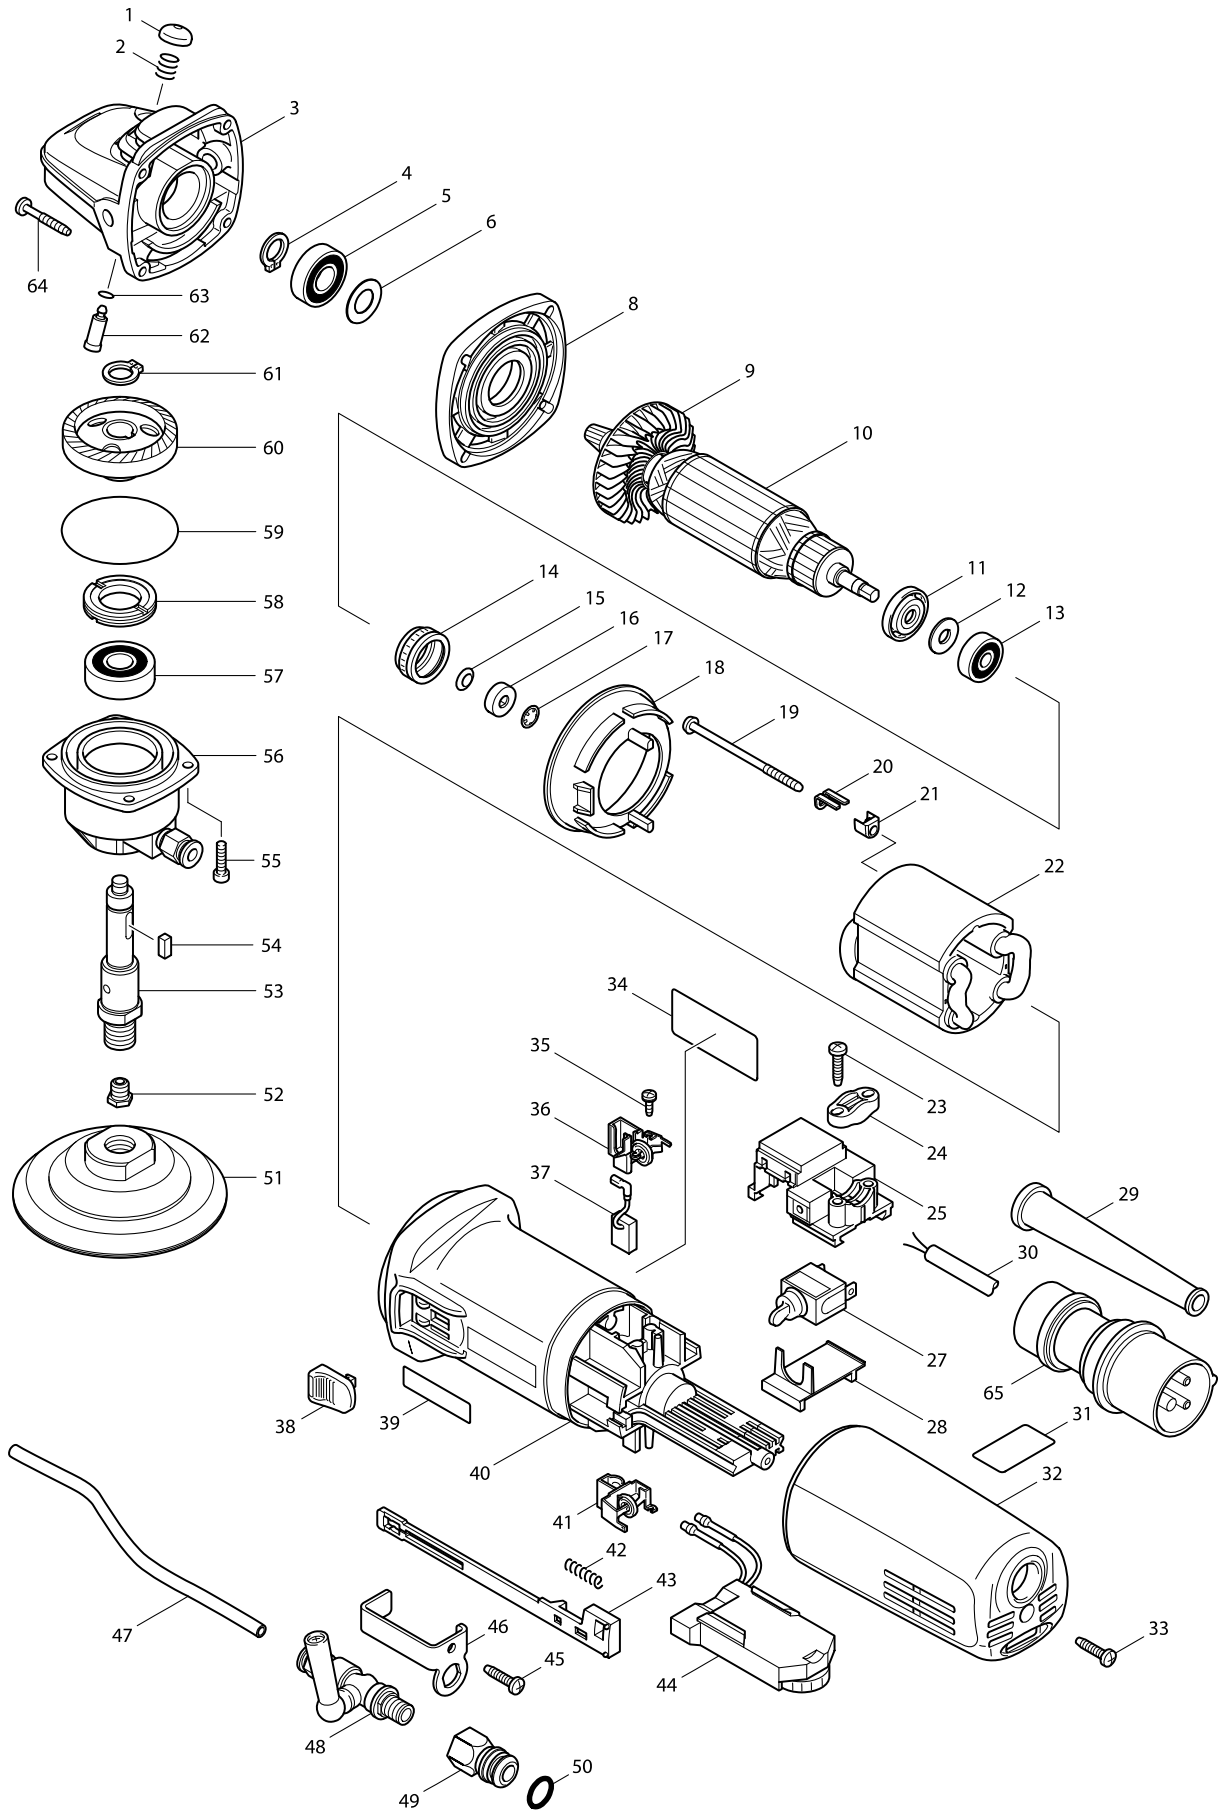

Model No. PW5000C STONE POLISHER 125MM

Item	Parts No.	Description	I/C	Qty	N/O	Opt. 1	Opt. 2	Note
001	417236-8	PIN CAP		1	*			
001-1	418067-8	PIN CAP	S	1				
002	233072-2	COMPRESSION SPRING 8		1				
003	153718-3	GEAR HOUSING COMPLETE		1	*			
003-1	153488-4	GEAR HOUSING COMPLETE	S	1				
004	961052-5	RETAINING RING S-12		1				
005	211131-2	BALL BEARING 6001DDW		1	*			
005-1	210105-0	BALL BEARING 6001LLU	<	1				
006	253084-9	FLAT WASHER 12		1				
008	317359-1	GEAR HOUSING COVER		1				
009	240033-5	FAN 57		1				
010	515266-4	ARMATURE ASS'Y 115V		1				
D10		INC. 9,11,12,13						
011	681656-4	INSULATION WASHER		1				
012	253823-7	FLAT WASHER 7		1				
013	210027-4	BALL BEARING 627DDW		1				
014	421738-8	LABYRINTH RUBBER RING 22		1				
015	267756-0	WAVE WASHER 6		1				
016	688117-5	MAGNET SLEEVE		1				
017	259039-2	SELF LOCK 6		1				
018	413076-2	BAFFLE PLATE		1				
019	266258-3	TAPPING SCREW 4X70		2				
020	344871-8	RETAINER		2				
021	417237-6	INSULATION COVER		2				
022	626546-4	FIELD 115V		1				
023	265995-6	TAPPING SCREW 4X18		2				
024	687052-4	STRAIN RELIEF		1				
025	632945-0	SWITCH BLOCK		1				
027	651418-4	SWITCH ST115A-40		1				
028	687113-0	COVER		1				
029	682566-8	CORD GUARD 10		1				
030	665937-4	POWER SUPPLY CORD 1.0-2-5.0		1				
031	816398-3	INDICATION LABEL		1				
032	418453-3	REAR COVER		1				
033	265995-6	TAPPING SCREW 4X18		1				
034	860101-4	NAME PLATE PW5000C		1				
035	266256-7	TAPPING SCREW PT3X10		4				
036	643765-7	BRUSH HOLDER		1				
037	191978-9	A.C. CARBON BRUSH CB-318		1				
038	417813-6	SWITCH KNOB		1				
039	819080-3	MAKITA LABEL		1	*			
040	183740-6	MOTOR HOUSING		1	*			
D10		INC. 39			*			
040-1	418512-3	MOTOR HOUSING	<	1				
041	643805-1	BRUSH HOLDER		1				
042	233071-4	COMPRESSION SPRING 4		1				
043	417186-7	SWITCH LEVER		1				
044	631595-8	CONTROLLER		1				

Please order the parts with a part number.

Print Date 19/05/2015