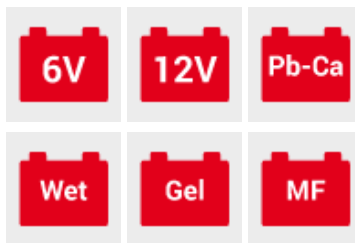

**T200 BATTERY TESTER****Обзор****T200 BATTERY TESTER**

cod. 802517

Tester used to verify the charge status of the 6/12V batteries (WET, GEL, AGM, PbCa).

It is very compact, practical, easy to use and allows operations without disconnecting the battery from the vehicle; this is an enormous time saver during testing operations which become quick and easy to perform.

Технические данные

 CODE	КОД 802517	 A_h	ПОТЕНЦИАЛ БАТАРЕИ 20-100 Ah	 kg	ВЕС 0,475 kg
 НАПРЯЖЕНИЕ ЗАРЯДКИ 6/12 V		 РАЗМЕРЫ 11,5 x 5,5 x 23,5 cm		 BAR CODE	КОД EAN 800489736310 3