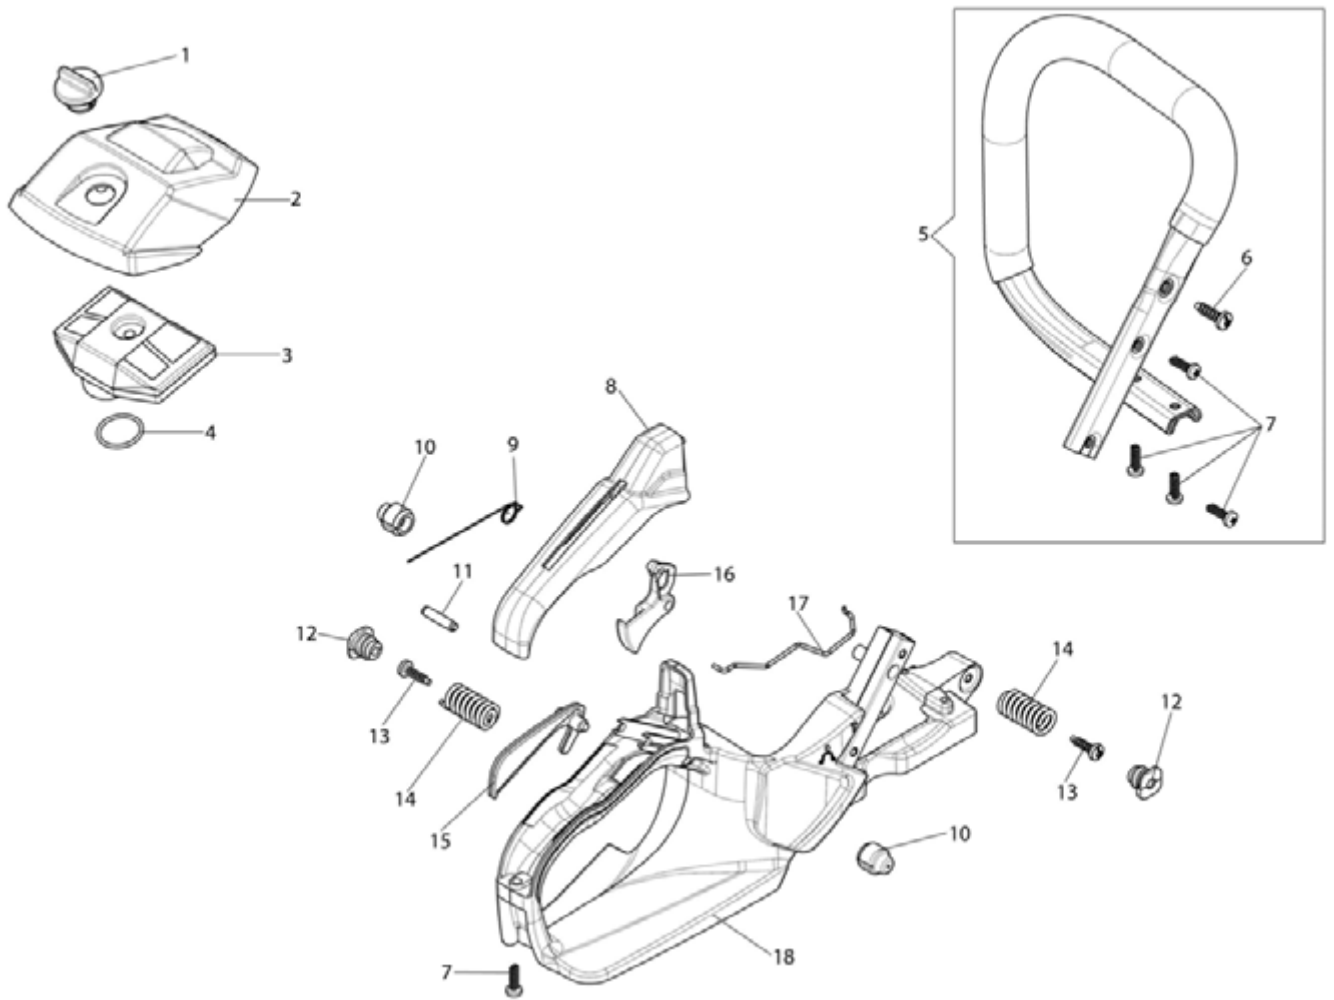

Illustration Crankcase

Ref.Nu	Qty	Part number	Description	Validity from	Validity till	Notes	Bulletin
1	1	50310166AR	Oil cap				
2	2	50310165AR	Tank cap				
3	1	61070011AR	Breather valve				
4	1	005000347AR	Grommet				
5	1	50240067R	Tube				
6	1	61370552R	Tube				
7	1	50170321R	Tube				
8	1	2318817R	Air purge				
9	1	3073015R	Tube				
10	1	61110162BR	Bushing				
11	1	094600450R	Fuel filter				
12	2	50070067A	Tie rod				
13	2	50050052R	Stud				
14	5	50050067R	Spacer				
15	5	3860099R	Screw				
16	1	50330048AR	Oil pump cover				
17	3	3960161R	Screw				
18	1	50332013R	Crankcase assy				
19	1	50310142R	Spike				
20	2	3960070AR	Screw				
21	1	3960099R	Screw				
22	1	50330064R	Hose				
23	1	50330050R	Oil pump				
24	1	50310079R	Oil filter				
25	1	50310080R	Sponge				
26	2	3801087R	Screw				
27	1	50330063AR	Suction tube				
28	1	004400285	Washer				
29	1	50330049R	Worm gear				
30	1	50240061R	Spring				
31	1	3960109AR	Screw				
32	1	50240060BR	Lever				
33	1	50330026R	Engine stop wire				
34	1	094600103	Band				
35	1	50170010R	Manifold				
36	1	50240045R	Carburetor				
37	1	50330040AR	Air filter support				
38	2	3914003R	Nut				
39	1	2318340	Repair kit				

Illustration Chain cover

Ref.Nu	Qty	Part number	Description	Validity from	Validity till	Notes	Bulletin
1	1	50330017BR	Guard				
2	1	50330024AR	Plate				
3	1	50310263	Chain tensioner screw kit				
4	1	50310027R	Brake band				
5	1	50332001R	Chain cover assy				
6	2	50010148R	Nut				
7	1	50330034AR	Clutch drum				
8	1	50030372	Roller cage				
9	1	50330035R	Washer				
10	1	50330130R	Clutch				
11	1	1144043R	Bar cover - 40 cm				
12	1	50030190R	Bar 14" - 35 cm				
12	1	50052012R	Bar 16" - 41 cm				
13	1	30629016A	Chain .3/8" x .050" (1,3mm)				
13	1	30629018A	Chain .3/8" x .050" (1,3mm)				