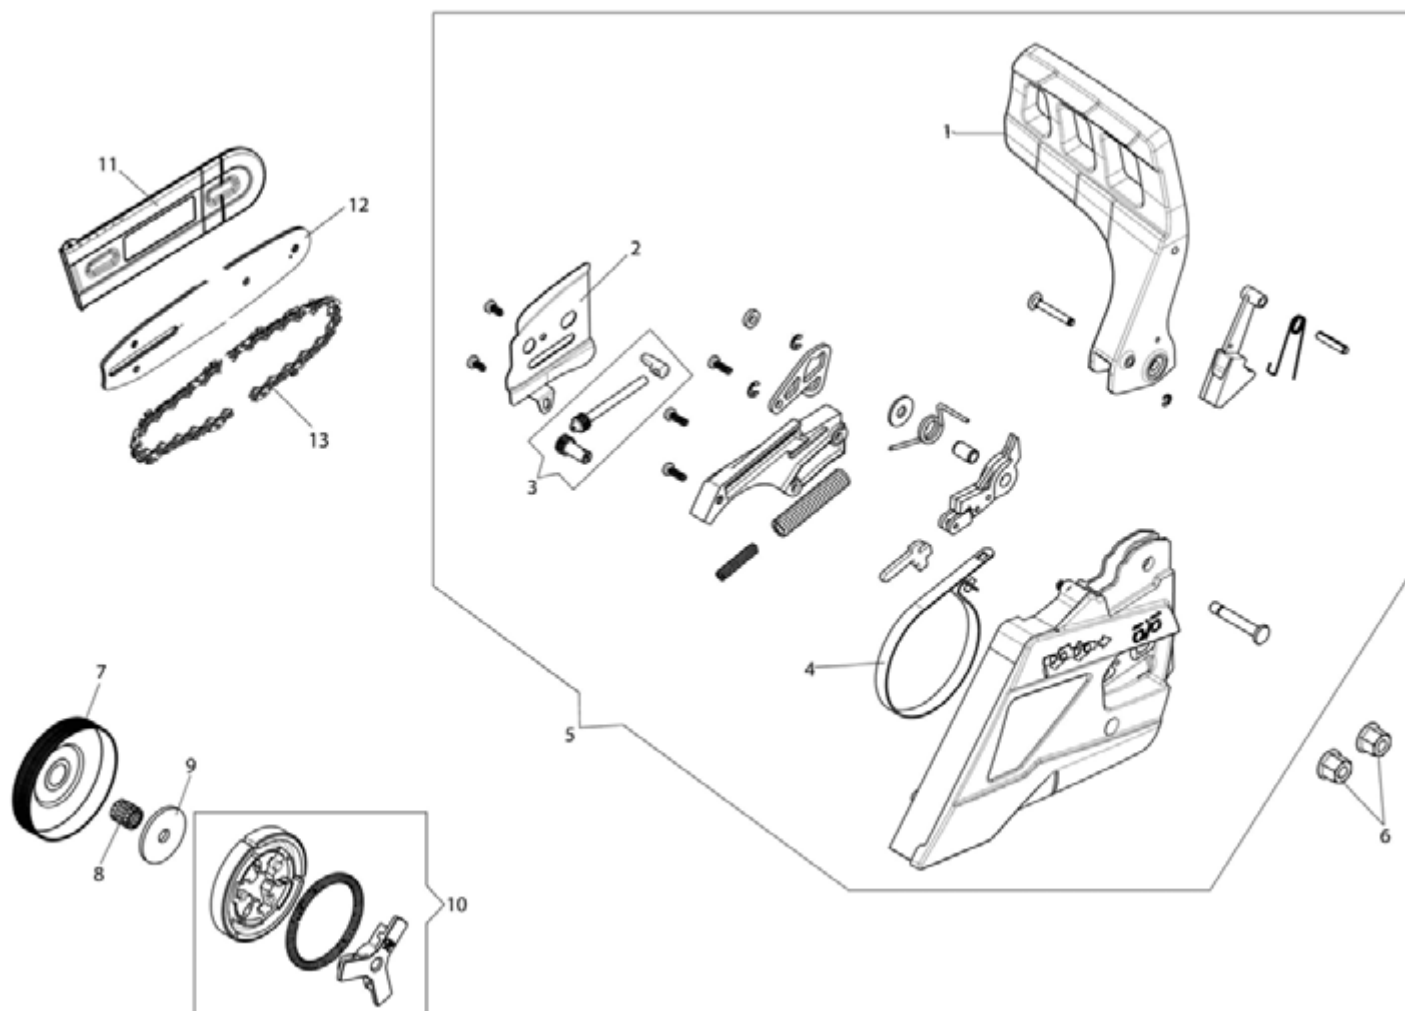

Illustration Ignition system

Ref.Nu	Qty	Part number	Description	Validity from	Validity till	Notes	Bulletin
1	4	3960115R	Screw				
2	1	50170017R	Starter handle				
3	1	094000038	Bushing				
4	1	50310260	Kit spring				
5	1	50070123R	Starter rope				
6	1	50310302R	Pulley				
7	1	50270231R	Spring				
8	1	50310301R	Sprocket				
9	1	094600054R	Washer				
10	1	3960164R	Screw				
11	1	50330069AR	Flange				
12	1	3960167R	Screw				
13	1	50332015R	Starter assy				
14	1	004000142R	Nut				
15	1	3916009R	Washer				
16	1	3833080R	Washer				
17	1	50330115AR	Flywheel				
18	2	3801087R	Screw				
19	2	006000315R	Washer				
20	2	3916004R	Washer				
21	1	2501022AR	Ignition coil				
22	1	50330027R	Cable				

Illustration Tank

Ref.Nu	Qty	Part number	Description	Validity from	Validity till	Notes	Bulletin
1	1	50310037AR	Knob				
2	1	50330019R	Air filter cover				
3	1	50310157R	Air filter				
4	1	50310155R	Gasket				
5	1	50332014BR	Handle				
6	1	3960099R	Screw				
7	5	3960165R	Screw				
8	1	50330022AR	Cover				
9	1	50310091R	Spring				
10	2	50010061R	AV-mount				
11	1	3022039R	Locking sleeve				
12	2	50170034R	Support				
13	2	3960115R	Screw				
14	2	50050047AR	Spring				
15	1	50310090AR	Lever				
16	1	50310092AR	Throttle lever				
17	1	50330078R	Throttle rod				
18	1	50330021AR	Handle				

Illustration Chain cover

Ref.Nu	Qty	Part number	Description	Validity from	Validity till	Notes	Bulletin
1	1	50330017BR	Guard				
2	1	50330024AR	Plate				
3	1	50310263	Chain tensioner screw kit				
4	1	50310027R	Brake band				
5	1	50332001R	Chain cover assy				
6	2	50010148R	Nut				
7	1	50330034AR	Clutch drum				
8	1	50030372	Roller cage				
9	1	50330035R	Washer				
10	1	50330130R	Clutch				
11	1	1144043R	Bar cover - 40 cm				
12	1	50030190R	Bar 14" - 35 cm				
12	1	50052012R	Bar 16" - 41 cm				
13	1	30629016A	Chain .3/8" x .050" (1,3mm)				
13	1	30629018A	Chain .3/8" x .050" (1,3mm)				