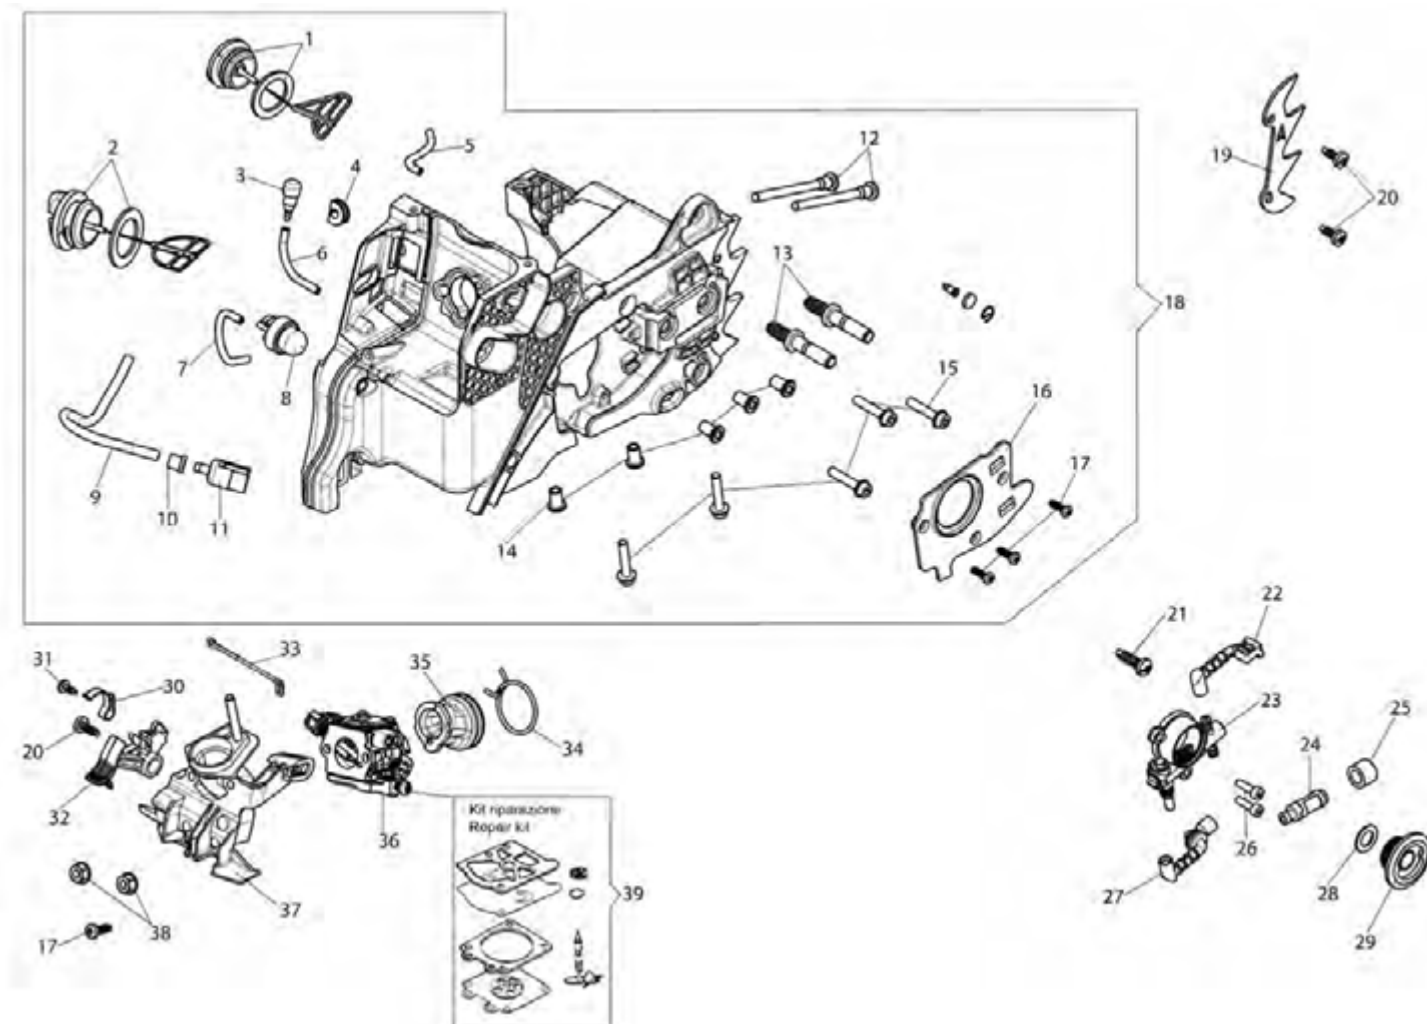

Ref.Nu	Qty	Part number	Description	Validity from	Validity till	Notes	Bulletin
1	1	50170032R	Plate				
2	3	3960115R	Screw				
3	1	50330084	Engine cover				
4	1	3055104R	Spark plug				
5	3	3860117R	Screw				
6	1	50170027R	Muffler				
7	1	50170031R	Gasket				
8	1	50050047AR	Spring				
9	1	3960073R	Screw				
10	1	50170034R	Support				
11	2	61450014R	Piston ring				
12	2	61450013R	Ring				
13	1	50330086	Labels kit				
14	1	61450187R	Piston assy				
15	1	50330085	Complete cylinder				
16	2	50272004R	Seal ring				
17	2	094000006R	Bearing				
18	1	50110044R	Bearing				
19	1	50330001AR	Crankshaft				
20	1	004400285	Washer				
21	1	50330016R	Cover				
22	4	3801051R	Screw				
23	1	50330088	Short block				
24	1	50070126R	Spacer				
25	1	50310118R	Key				

Illustration Ignition system

Ref.Nu	Qty	Part number	Description	Validity from	Validity till	Notes	Bulletin
1	4	3960115R	Screw				
2	1	50170017R	Starter handle				
3	1	094000038	Bushing				
4	1	50310260	Kit spring				
5	1	50070123R	Starter rope				
6	1	50310302R	Pulley				
7	1	50270231R	Spring				
8	1	50310301R	Sprocket				
9	1	094600054R	Washer				
10	1	3960164R	Screw				
11	1	50330069AR	Flange				
12	1	3960167R	Screw				
13	1	50332015R	Starter assy				
14	1	004000142R	Nut				
15	1	3916009R	Washer				
16	1	3833080R	Washer				
17	1	50330115AR	Flywheel				
18	2	3801087R	Screw				
19	2	006000315R	Washer				
20	2	3916004R	Washer				
21	1	2501022AR	Ignition coil				
22	1	50330027R	Cable				