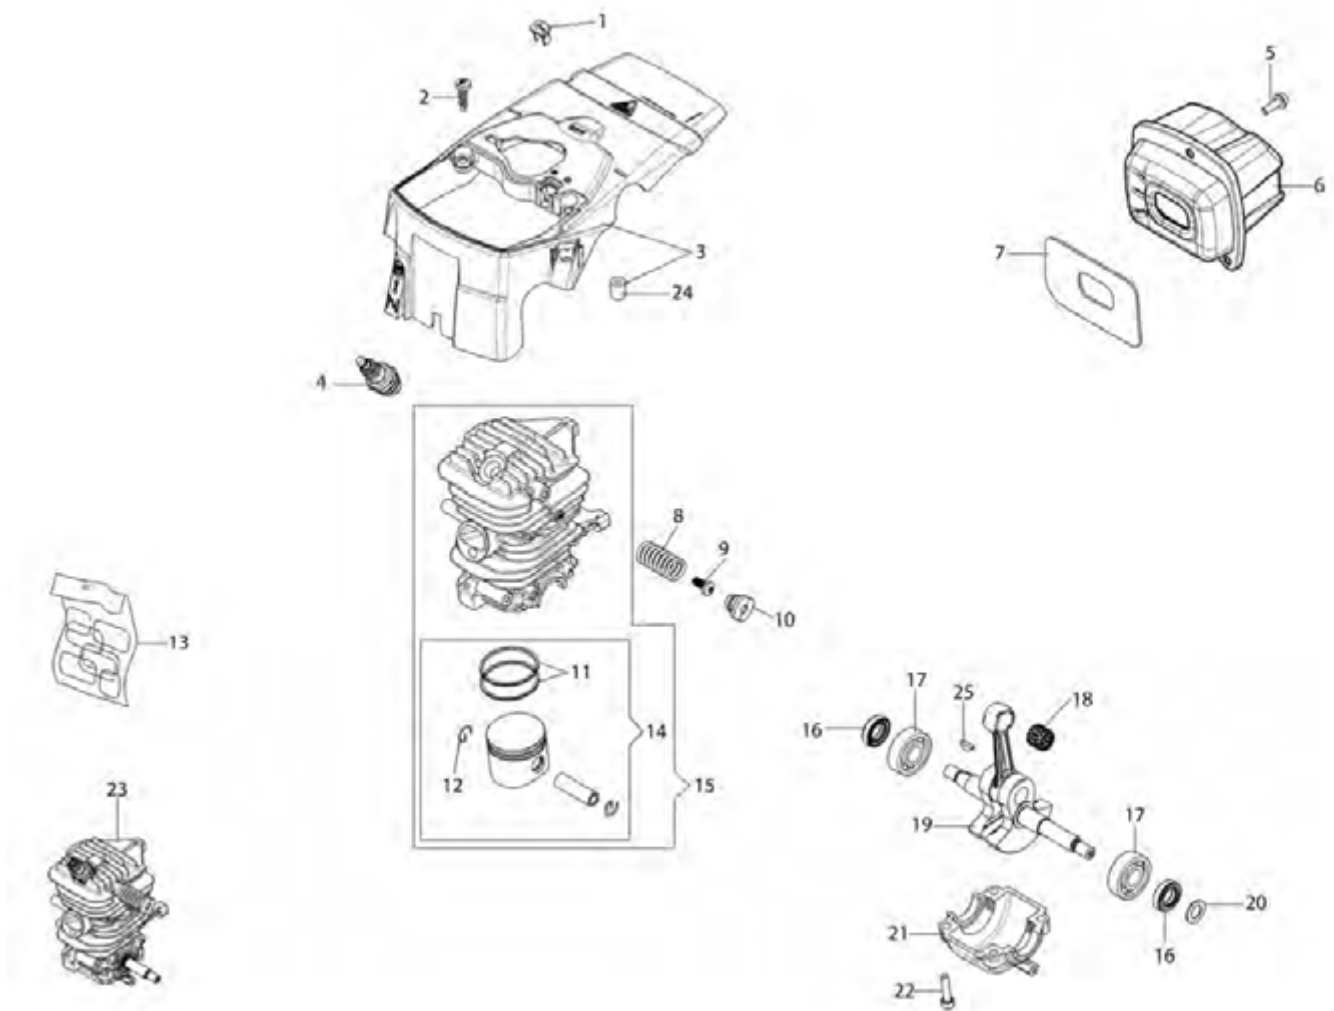

Illustration Engine

Ref.Nu	Qty	Part number	Description	Validity from	Validity till	Notes	Bulletin
1	1	50170032R	Plate				
2	3	3960115R	Screw				
3	1	50330084	Engine cover				
4	1	3055104R	Spark plug				
5	3	3860117R	Screw				
6	1	50170027R	Muffler				
7	1	50170031R	Gasket				
8	1	50050047AR	Spring				
9	1	3960073R	Screw				
10	1	50170034R	Support				
11	2	61450014R	Piston ring				
12	2	61450013R	Ring				
13	1	50330086	Labels kit				
14	1	61450187R	Piston assy				
15	1	50330085	Complete cylinder				
16	2	50272004R	Seal ring				
17	2	094000006R	Bearing				
18	1	50110044R	Bearing				
19	1	50330001AR	Crankshaft				
20	1	004400285	Washer				
21	1	50330016R	Cover				
22	4	3801051R	Screw				
23	1	50330088	Short block				
24	1	50070126R	Spacer				
25	1	50310118R	Key