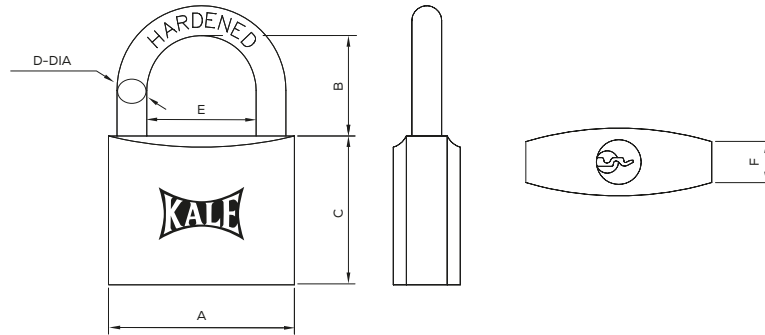

KD001/10-260

SARI
BRASS
60 mm

KD001/10-220

SARI
BRASS
20 mm

KD001/10-225

SARI
BRASS
25 mm

KD001/10-230

SARI
BRASS
30 mm

KD001/10-240

SARI
BRASS
40 mm

KD001/10-250

SARI
BRASS
50 mm

TEKNİK BİLGİLER | TECHNICAL SPECIFICATIONS

| | TİP/TYPE | A | B | C | D | E | F | |
|--|--------------|----|-------|----|------|-----|------|------|
| | KD001/10-220 | 20 | 21 mm | 21 | 11.1 | 3.3 | 10.7 | 10.5 |
| | KD001/10-225 | 25 | 25 mm | 24 | 13.8 | 4.3 | 12.7 | 11.5 |
| | KD001/10-230 | 30 | 32 mm | 30 | 16.4 | 5.3 | 16.7 | 13.5 |
| | KD001/10-240 | 40 | 38 mm | 34 | 21.7 | 6.3 | 19.7 | 15 |
| | KD001/10-250 | 50 | 50 mm | 39 | 25 | 8 | 26 | 16 |
| | KD001/10-260 | 60 | 60 mm | 45 | 32 | 10 | 31 | 18.5 |