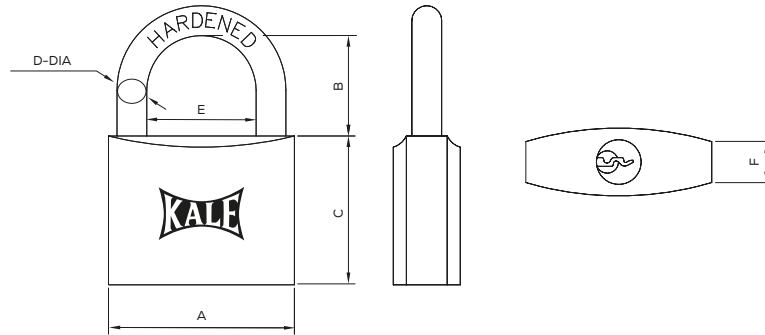

KD001/10-260

SARI
BRASS
60 mm

KD001/10-220

KD001/10-225

SARI
BRASS
20 mm

SARI
BRASS
25 mm

KD001/10-230

KD001/10-240

KD001/10-250

SARI
BRASS
30 mm

SARI
BRASS
40 mm

SARI
BRASS
50 mm

TEKNİK BİLGİLER | TECHNICAL SPECIFICATIONS

	TİP/TYPE	A	B	C	D	E	F	
	KD001/10-220	20	21 mm	21	11.1	3.3	10.7	10.5
	KD001/10-225	25	25 mm	24	13.8	4.3	12.7	11.5
	KD001/10-230	30	32 mm	30	16.4	5.3	16.7	13.5
	KD001/10-240	40	38 mm	34	21.7	6.3	19.7	15
	KD001/10-250	50	50 mm	39	25	8	26	16
	KD001/10-260	60	60 mm	45	32	10	31	18.5