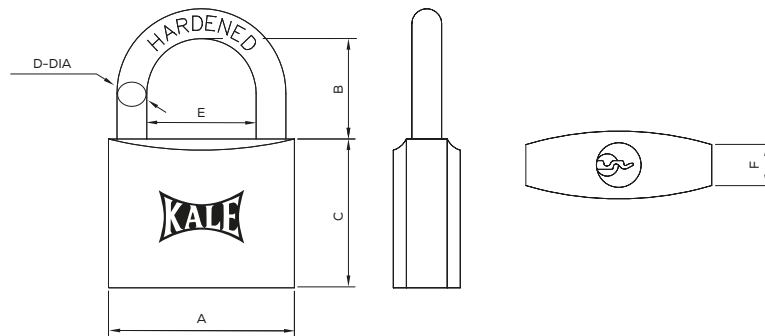

KD001/10-260

SARI
BRASS
60 mm

KD001/10-220

SARI
BRASS
20 mm

KD001/10-225

SARI
BRASS
25 mm

KD001/10-230

SARI
BRASS
30 mm

KD001/10-240

SARI
BRASS
40 mm

KD001/10-250

SARI
BRASS
50 mm

TEKNİK BİLGİLER | TECHNICAL SPECIFICATIONS

	TİP/TYPE	A	B	C	D	E	F
KD001/10-220	20	21 mm	21	11.1	3.3	10.7	10.5
KD001/10-225	25	25 mm	24	13.8	4.3	12.7	11.5
KD001/10-230	30	32 mm	30	16.4	5.3	16.7	13.5
KD001/10-240	40	38 mm	34	21.7	6.3	19.7	15
KD001/10-250	50	50 mm	39	25	8	26	16
KD001/10-260	60	60 mm	45	32	10	31	18.5