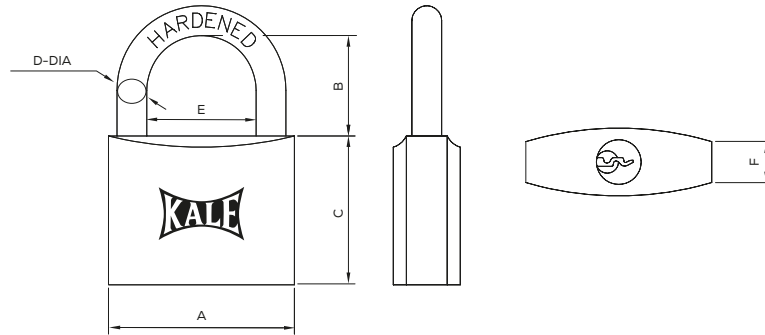

KD001/10-260

SARI
BRASS
60 mm

KD001/10-220

SARI
BRASS
20 mm

KD001/10-225

SARI
BRASS
25 mm

KD001/10-230

SARI
BRASS
30 mm

KD001/10-240

SARI
BRASS
40 mm

KD001/10-250

SARI
BRASS
50 mm

TEKNİK BİLGİLER | TECHNICAL SPECIFICATIONS

	TİP/TYPE	A	B	C	D	E	F	
	KD001/10-220	20	21 mm	21	11.1	3.3	10.7	10.5
	KD001/10-225	25	25 mm	24	13.8	4.3	12.7	11.5
	KD001/10-230	30	32 mm	30	16.4	5.3	16.7	13.5
	KD001/10-240	40	38 mm	34	21.7	6.3	19.7	15
	KD001/10-250	50	50 mm	39	25	8	26	16
	KD001/10-260	60	60 mm	45	32	10	31	18.5