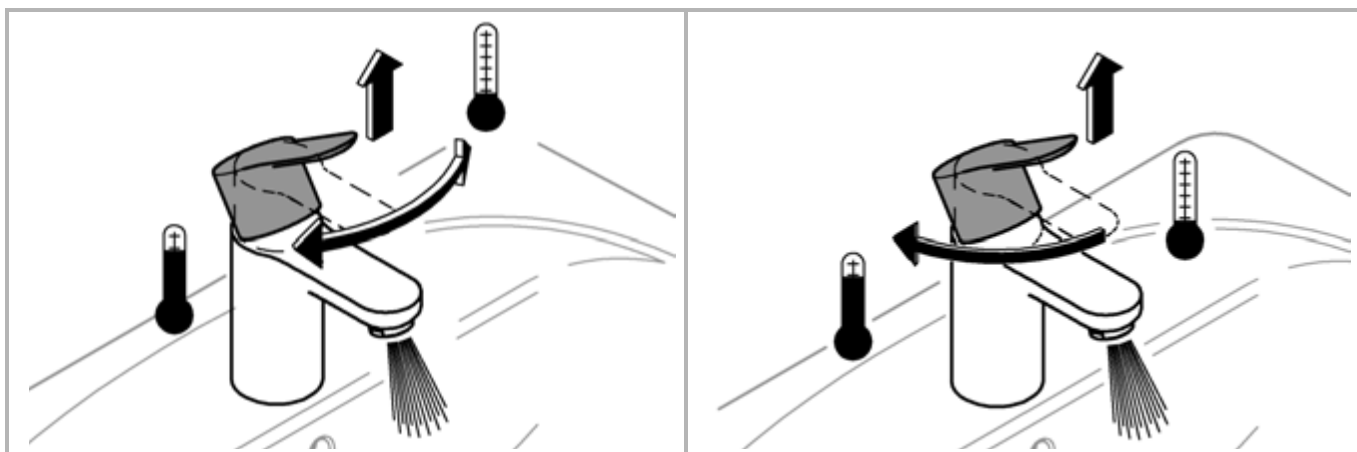

3

A series of horizontal lines for writing, consisting of 21 evenly spaced lines that span the width of the page.

Pure Freude an Wasser

GROHE

D

+49 571 3989 333
helpline@grohe.de

A

+43 1 68060
info-at@grohe.com