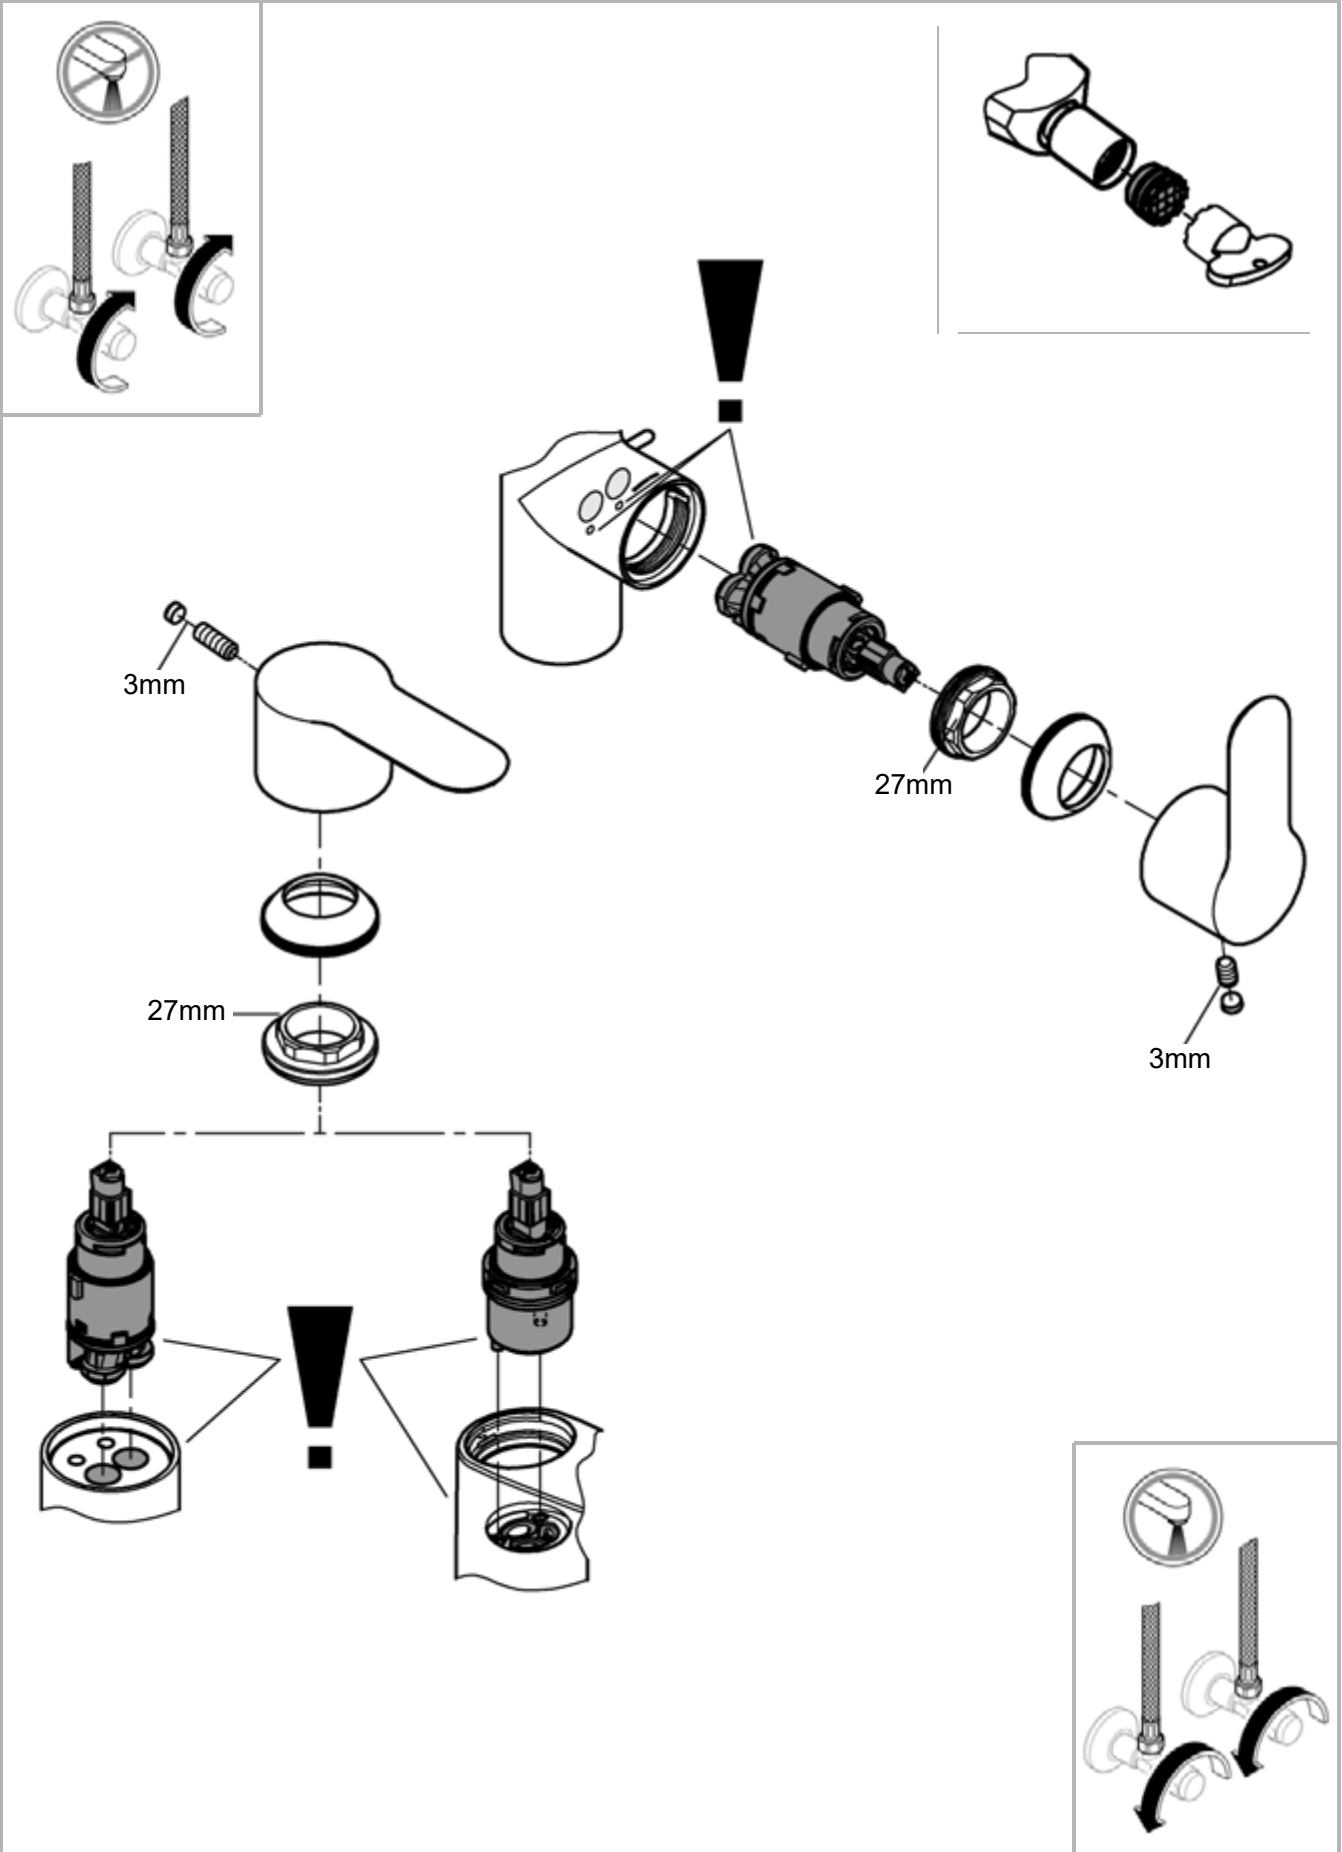

3

A series of horizontal lines for writing, consisting of 21 evenly spaced lines that span the width of the page.

Pure Freude an Wasser

GROHE

D

+49 571 3989 333
helpline@grohe.de

A

+43 1 68060
info-at@grohe.com