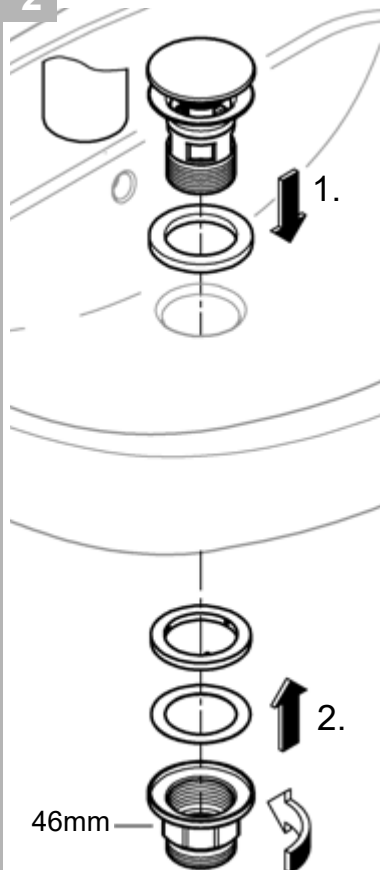

DIN 1988

DIN EN 806

bar

max. 10 5 1

°C

max. 70° 60°

13mm *19 332
*19 017 32mm

1

3

A series of horizontal lines for writing, consisting of 21 evenly spaced lines that span the width of the page.

Pure Freude an Wasser

GROHE

D

+49 571 3989 333
helpline@grohe.de

A

+43 1 68060
info-at@grohe.com