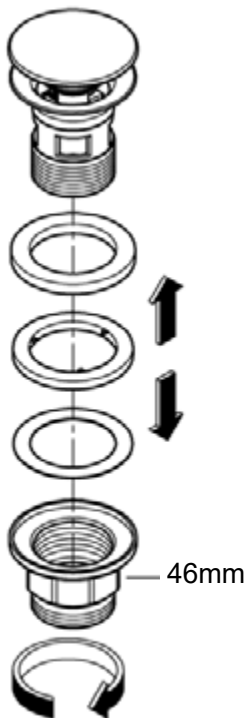

DIN 1988

DIN EN 806

bar

max. 10 5 1

°C

max. 70° 60°

13mm *19 332
*19 017 32mm

1

A

B

C

2

3

4

1

2

3

A series of horizontal lines for writing, consisting of 21 evenly spaced lines that span the width of the page.

Pure Freude an Wasser

GROHE

D

+49 571 3989 333
helpline@grohe.de

A

+43 1 68060
info-at@grohe.com