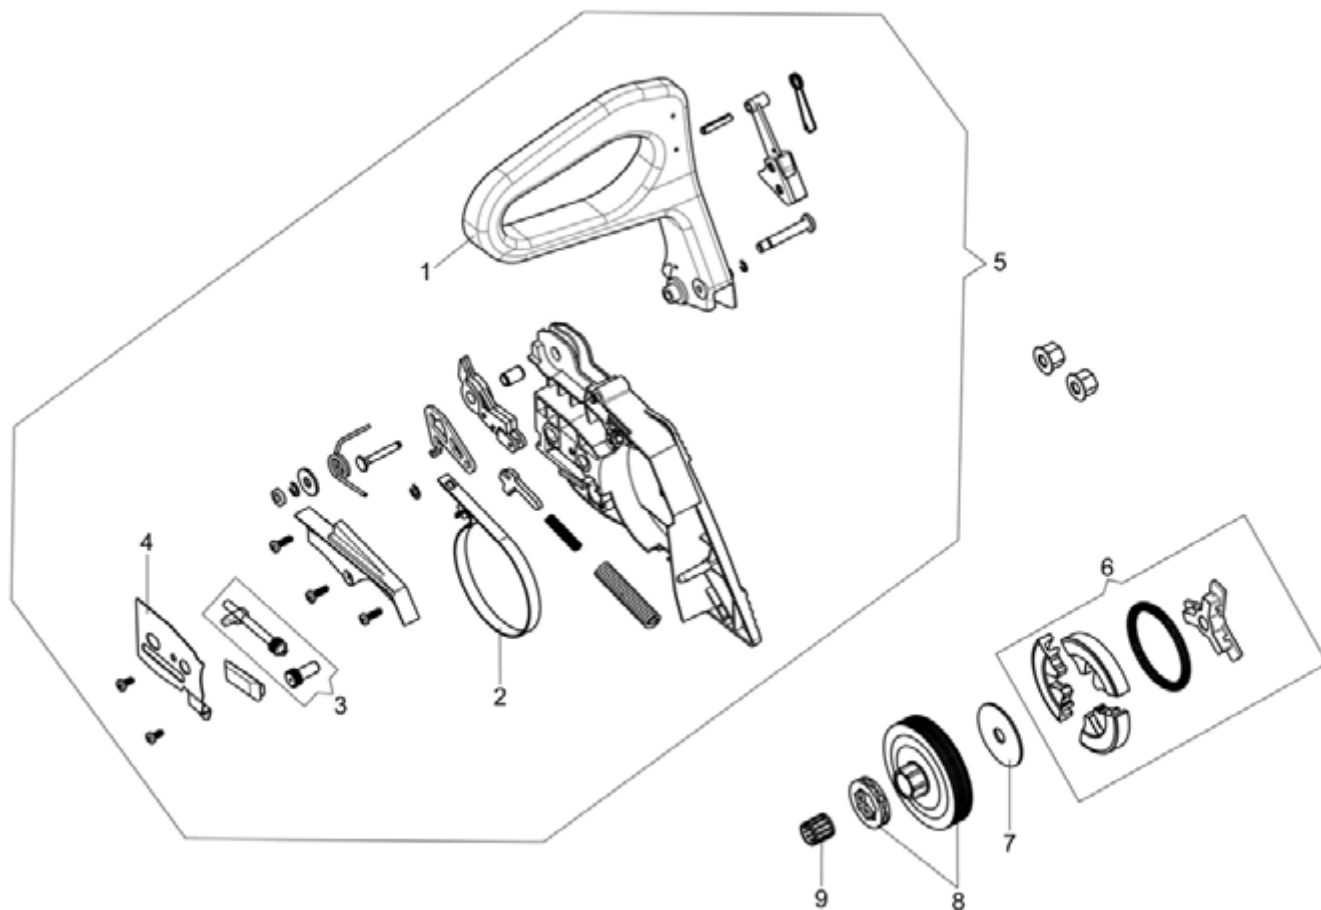

Illustration Tank and air filter

Ref.Nu	Qty	Part number	Description	Validity from	Validity till	Notes	Bulletin
1	1	50310041AR	Cover				
2	9	3801083R	Screw				
3	1	50310261	Air filter cover				
4	1	50310170R	Deflector				
5	3	3960167R	Screw				
6	1	50310157R	Air filter				
7	1	50310155R	Gasket				
8	2	3960164R	Screw				
9	2	3960165R	Screw				
10	1	50312007R	Handle				
11	1	50310089AR	Cover				
12	1	50310090AR	Lever				
13	1	50310088R	Throttle rod				
14	1	2318817R	Air purge				
15	1	50310203R	Tube				
16	1	50310202R	Tube				
17	1	50310093BR	Tank assy				
18	1	50310091R	Spring				
19	1	50310092AR	Throttle lever				
20	1	3022039R	Locking sleeve				
21	1	50310165AR	Tank cap				
22	1	50310143AR	Switch				
23	1	50310144R	Cable				
24	2	50310087R	Special screw				
25	2	50310139R	AV-mount				
26	1	094600450R	Fuel filter				
27	1	50310205R	Fuel line				
28	1	50310140R	AV-mount				
29	1	50310100R	Breather valve				
30	1	50310194R	Breather fuel pipe				
31	1	50310047R	Filter support				
32	1	50310048R	Air filter support				
33	1	50310042AR	Lever				
34	1	50310043R	Buffer				
35	1	2318659R	Carburetor WT-1212				
36	1	50310096R	Suction tube				
37	1	4098377R	Band				
38	1	50310050R	Ring				
39	1	50310051R	Flange				
40	1	50310052R	Gasket				
41	1	50310053R	Support				
42	1	50310008R	Manifold				
43	1	50310145R	Gasket				
44	1	50310037AR	Knob				
45	1	3801084R	Screw				

Illustration Chain cover - Clutch

Ref.Nu	Qty	Part number	Description	Validity from	Validity till	Notes	Bulletin
1	1	50310017AR	Guard				
2	1	50310027R	Brake band				
3	1	50310263	Chain tensioner screw kit				
4	1	50310011AR	Plate				
5	1	50312003R	Chain cover assy				
6	1	50310004R	Clutch				
7	1	50310073R	Washer				
8	1	50310005R	Clutch drum			.325	
8	1	50310193R	Clutch drum			3/8	
9	1	3037041R	Thrust bearing				