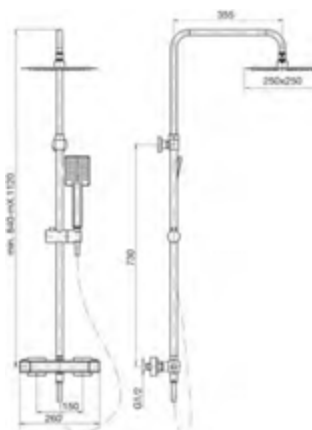

Series Cubus Black

Shower column

Code	EAN13
2447130	5902273545439

Product usage:

For use in with cold and hot water systems in buildings

Type:

Shower sets

Technical data/Operating parameters:

Max pressure: 1,0 MPa,

Max temperature: 90°C

Guarantee:

5-year

Used materials:

brass, ABS copolymer

Finish:

black mat