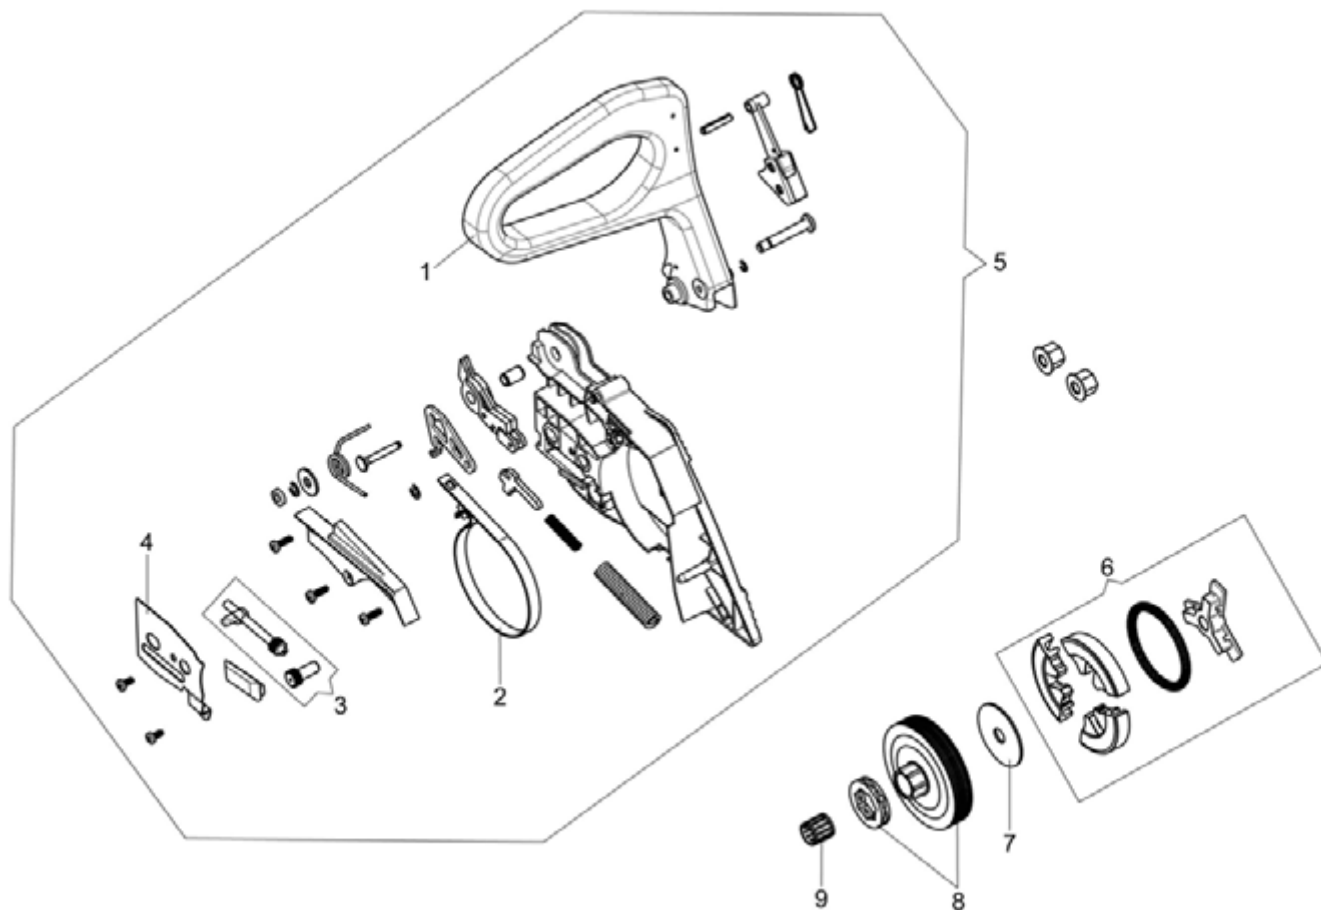

## Illustration Starter assy

---

Ref.Nu	Qty	Part number	Description	Validity from	Validity till	Notes	Bulletin
1	1	50310260	Kit spring				
2	1	3960162R	Screw				
3	1	50310033R	Washer				
4	1	50310030R	Starter pulley				
5	1	50312004R	Starter assy				
6	1	2501011AR	Ignition coil				
7		3801086R	Screw				
8	1	50310063R	Wire				
9	1	50310009R	Flywheel				
10	1	3916009R	Washer				
11	1	3833080R	Washer				
12	1	004000142R	Nut				

## Illustration Chain cover - Clutch

---

Ref.Nu	Qty	Part number	Description	Validity from	Validity till	Notes	Bulletin
1	1	50310017AR	Guard				
2	1	50310027R	Brake band				
3	1	50310263	Chain tensioner screw kit				
4	1	50310011AR	Plate				
5	1	50312003R	Chain cover assy				
6	1	50310004R	Clutch				
7	1	50310073R	Washer				
8	1	50310005R	Clutch drum			.325	
8	1	50310193R	Clutch drum			3/8	
9	1	3037041R	Thrust bearing				