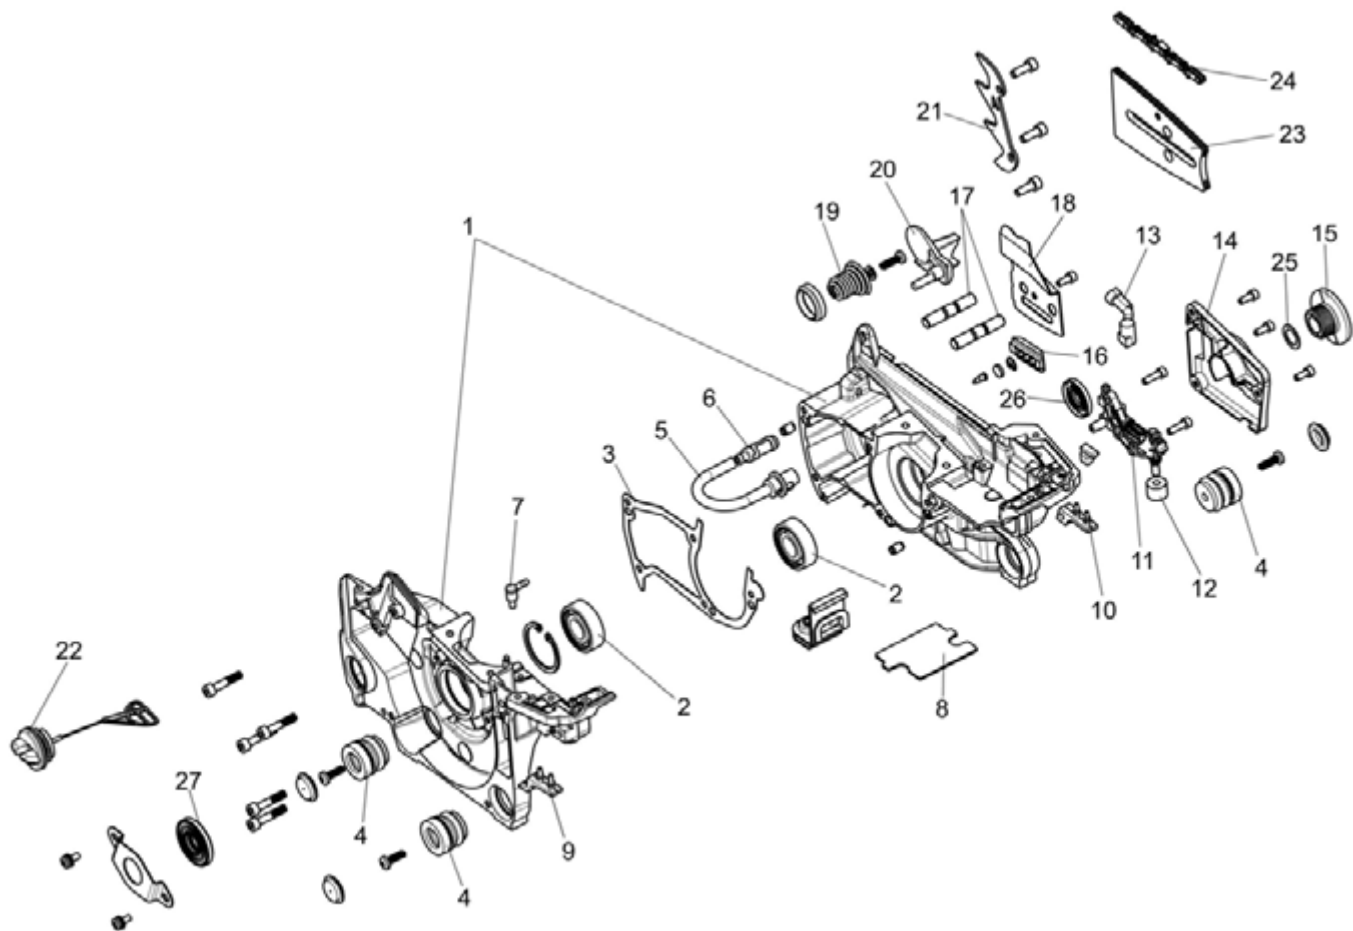

## Illustration Tank and air filter

Ref.Nu	Qty	Part number	Description	Validity from	Validity till	Notes	Bulletin
1	1	50310041AR	Cover				
2	9	3801083R	Screw				
3	1	50310261	Air filter cover				
4	1	50310170R	Deflector				
5	3	3960167R	Screw				
6	1	50310157R	Air filter				
7	1	50310155R	Gasket				
8	2	3960164R	Screw				
9	2	3960165R	Screw				
10	1	50312007R	Handle				
11	1	50310089AR	Cover				
12	1	50310090AR	Lever				
13	1	50310088R	Throttle rod				
14	1	2318817R	Air purge				
15	1	50310203R	Tube				
16	1	50310202R	Tube				
17	1	50310093BR	Tank assy				
18	1	50310091R	Spring				
19	1	50310092AR	Throttle lever				
20	1	3022039R	Locking sleeve				
21	1	50310165AR	Tank cap				
22	1	50310143AR	Switch				
23	1	50310144R	Cable				
24	2	50310087R	Special screw				
25	2	50310139R	AV-mount				
26	1	094600450R	Fuel filter				
27	1	50310205R	Fuel line				
28	1	50310140R	AV-mount				
29	1	50310100R	Breather valve				
30	1	50310194R	Breather fuel pipe				
31	1	50310047R	Filter support				
32	1	50310048R	Air filter support				
33	1	50310042AR	Lever				
34	1	50310043R	Buffer				
35	1	2318659R	Carburetor WT-1212				
36	1	50310096R	Suction tube				
37	1	4098377R	Band				
38	1	50310050R	Ring				
39	1	50310051R	Flange				
40	1	50310052R	Gasket				
41	1	50310053R	Support				
42	1	50310008R	Manifold				
43	1	50310145R	Gasket				
44	1	50310037AR	Knob				
45	1	3801084R	Screw				

## Illustration Chain cover - Clutch

---

Ref.Nu	Qty	Part number	Description	Validity from	Validity till	Notes	Bulletin
1	1	50310017AR	Guard				
2	1	50310027R	Brake band				
3	1	50310263	Chain tensioner screw kit				
4	1	50310011AR	Plate				
5	1	50312003R	Chain cover assy				
6	1	50310004R	Clutch				
7	1	50310073R	Washer				
8	1	50310005R	Clutch drum			.325	
8	1	50310193R	Clutch drum			3/8	
9	1	3037041R	Thrust bearing				