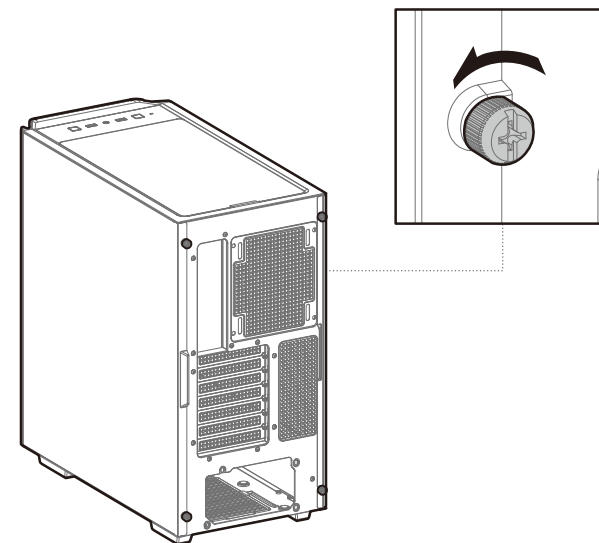

Removing the Side Panel