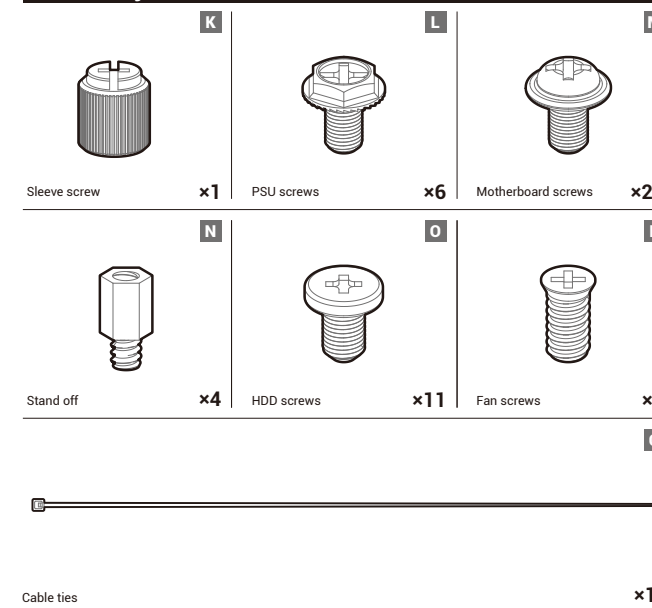

Accessory Kit Contents