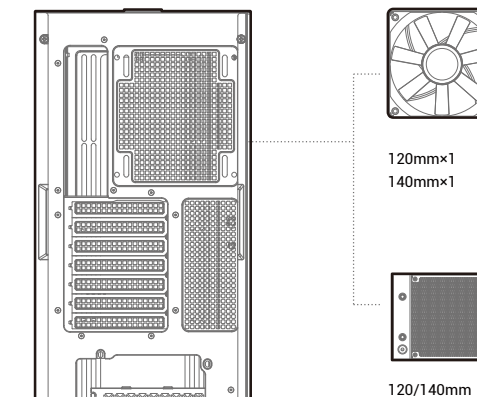

Specifications