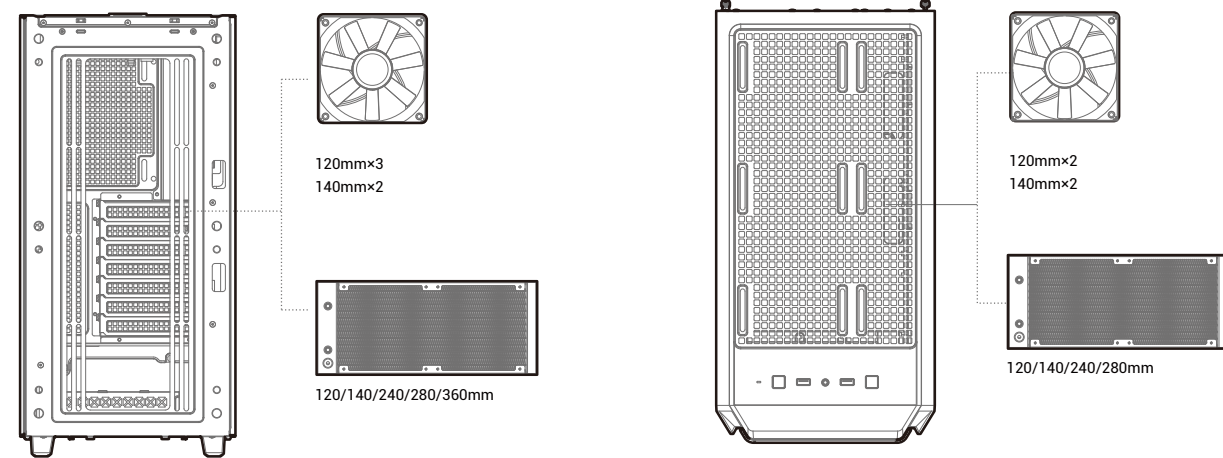

Removing the Side Panel