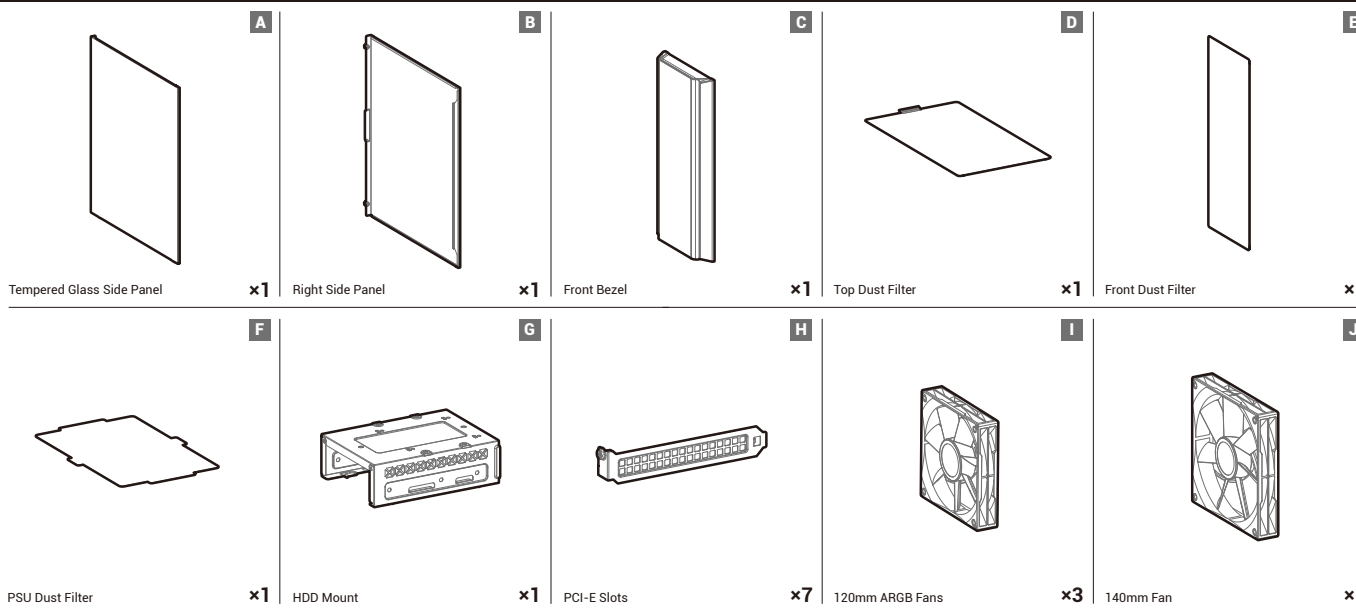

CG540 Series

Mid-Tower ATX Case

www.deepcool.com

Case Features

Case Specifications

Accessory Kit Contents

Specifications

Removing the Side Panel

Removing the Front Panel