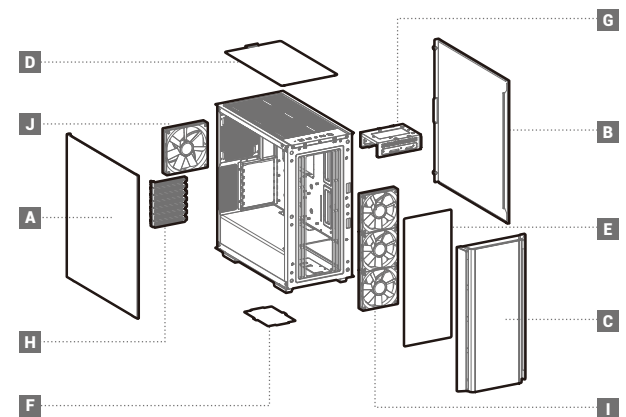

CG540 Series

Mid-Tower ATX Case

www.deepcool.com

Case Features

Case Specifications