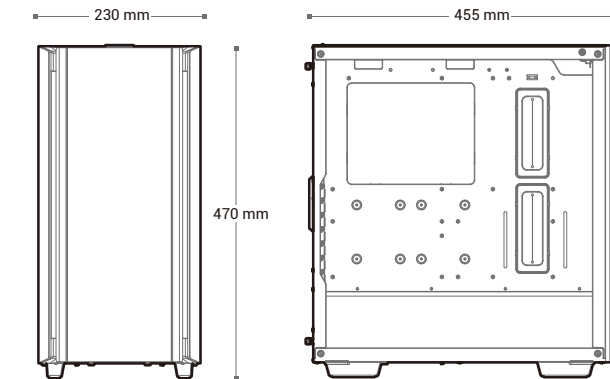

Specifications