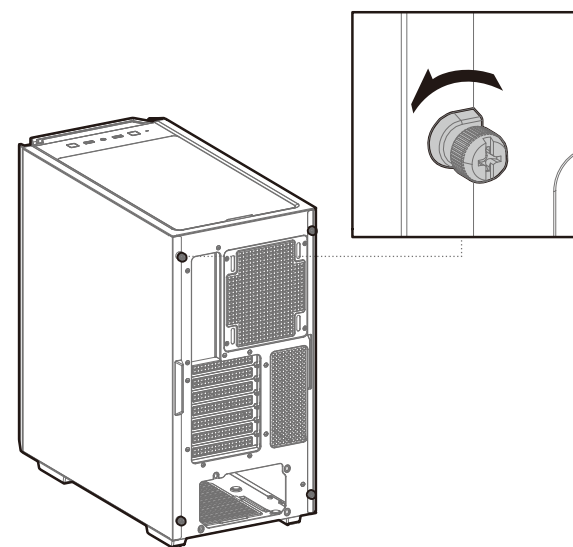

Removing the Side Panel