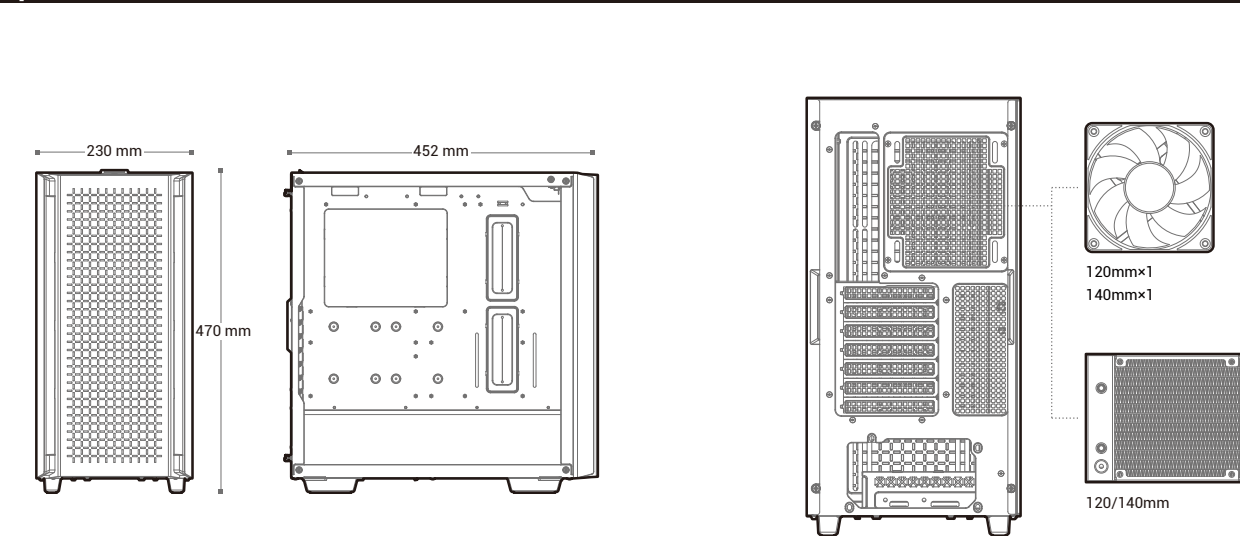

Specifications