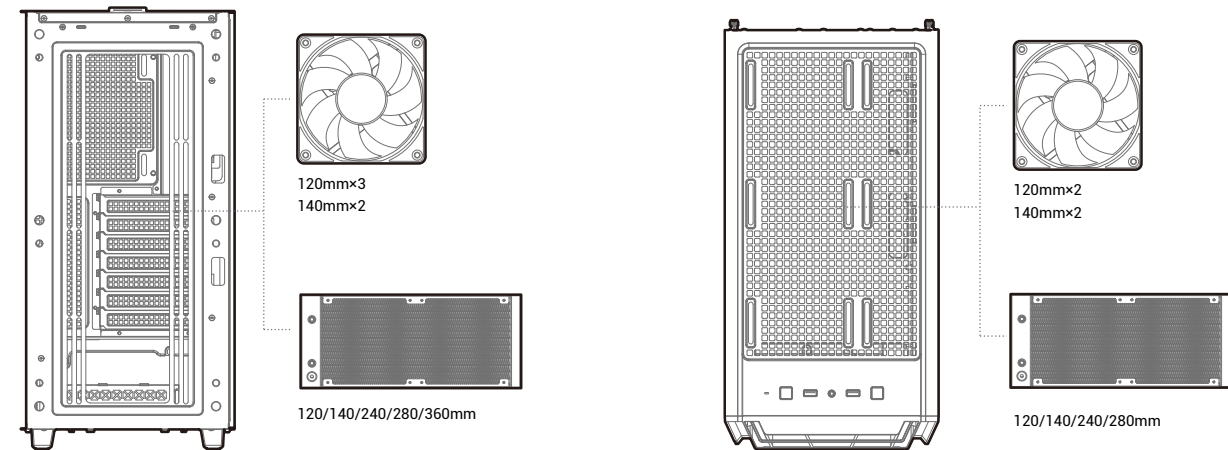

Removing the Side Panel