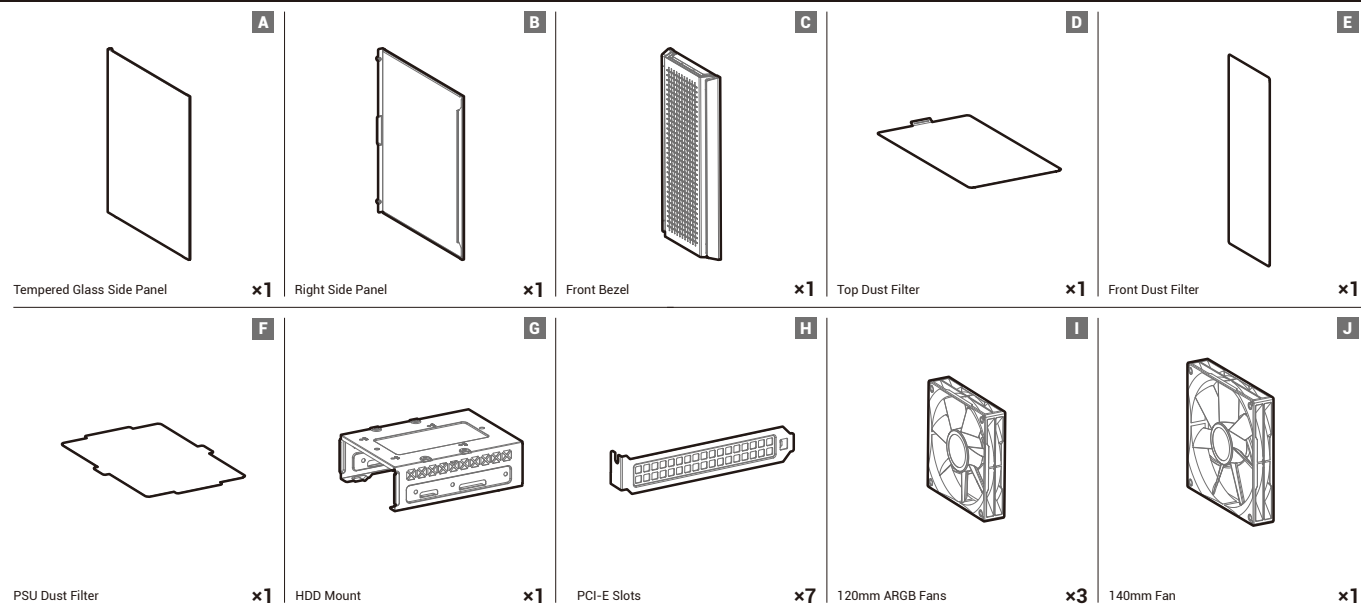

### Case Specifications

Length: 452mm	Maximum CPU length: 380mm	Radiator compatibility	Fan locations:
Width: 230mm	Maximum PSU length: 160mm	Front: 120/140/240/280/360mm	Front: 3x120/2x140mm
Height: 470mm	Maximum CPU cooler height: 175mm	Top: 120/140/240/280mm	Top: 2x120/2x140mm
		Rear: 120/140mm	Rear: 1x120/1x140mm