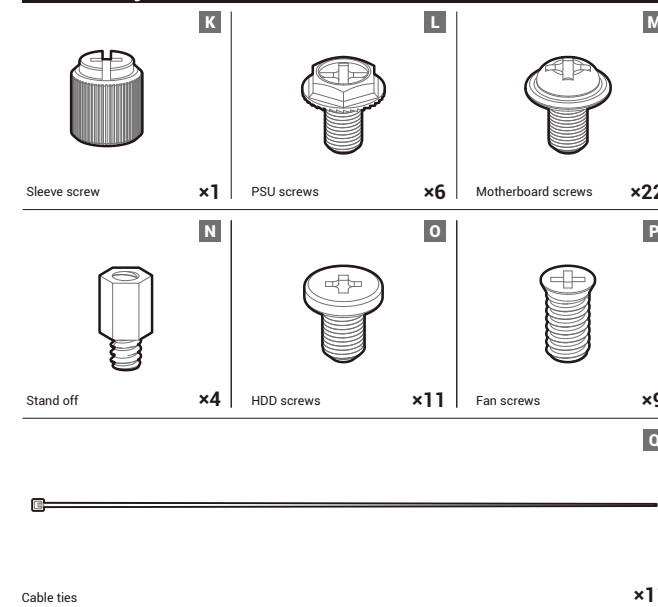

Accessory Kit Contents