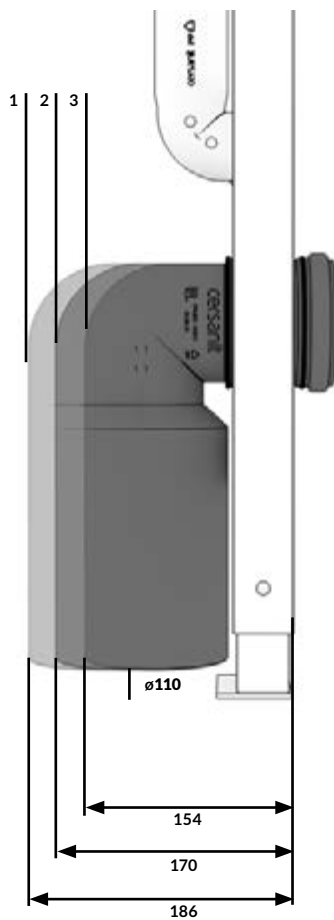

1.1

1.2

4

AQUA 52 PNEU S QF | AQUA 72 PNEU S QF

cersanit