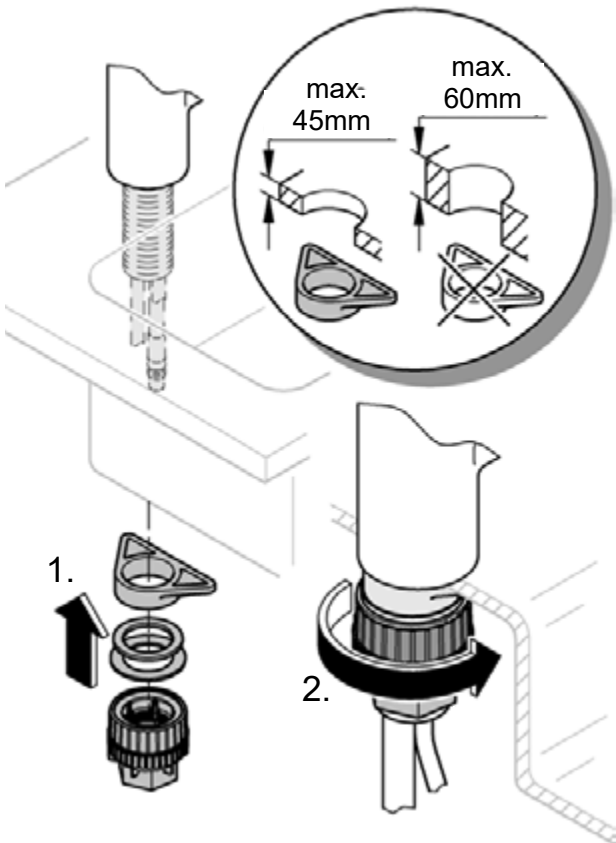

DESIGN + ENGINEERING
GROHE GERMANY

99.1189.131/ÄM 248912/10.20

www.grohe.com

*Pure Freude
an Wasser*

1

2

3

4