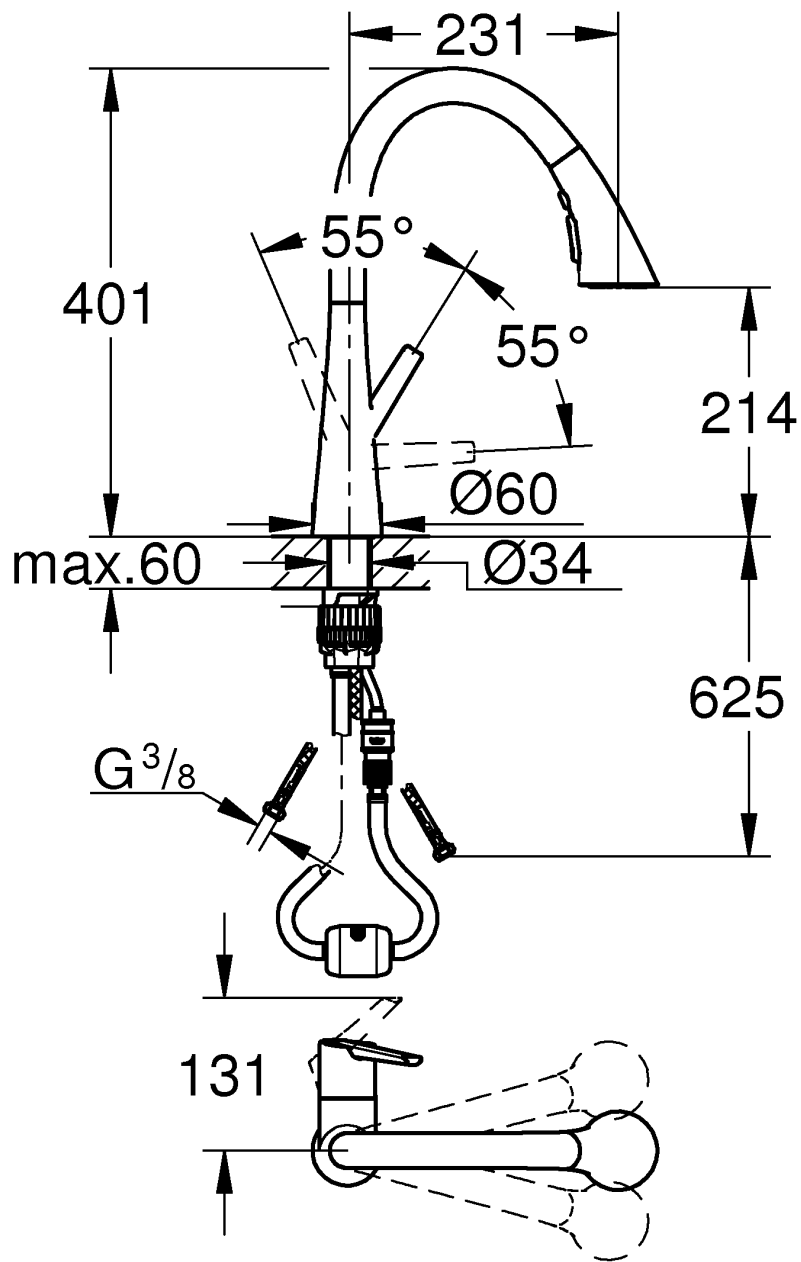

DESIGN + ENGINEERING
GROHE GERMANY

99.1189.131/ÄM 248912/10.20

www.grohe.com

*Pure Freude
an Wasser*

1

2

3

4