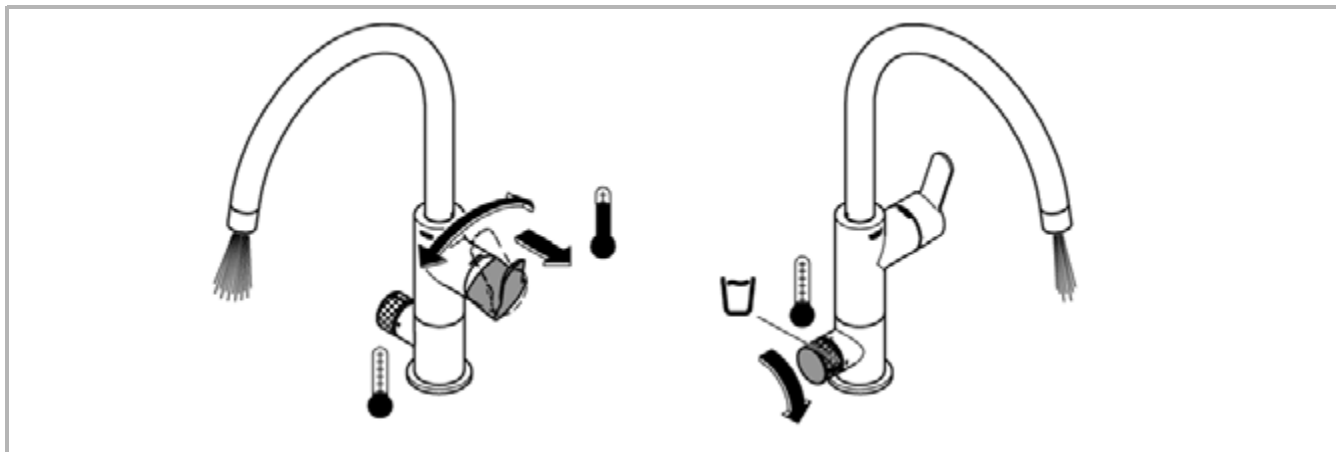

4

5

Eurosmart

X = 46 900

BauCurve

X = 48 510

Pure Freude
an Wasser

GROHE