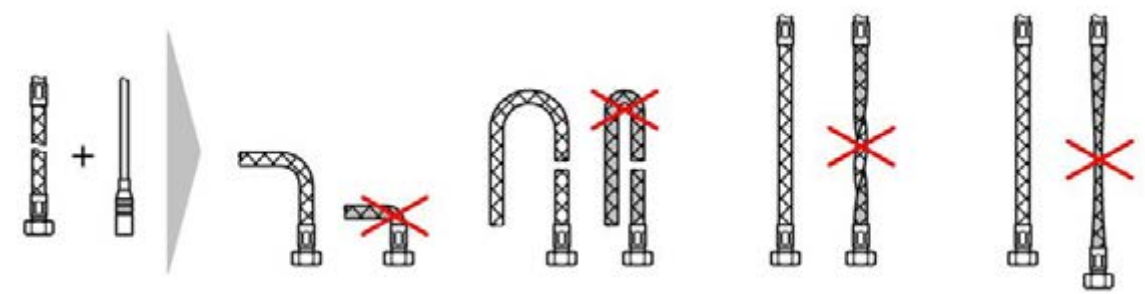

DIN 1988
DIN EN 806

bar
max. 10
0,5 5 1

°C
max. 70° 60°