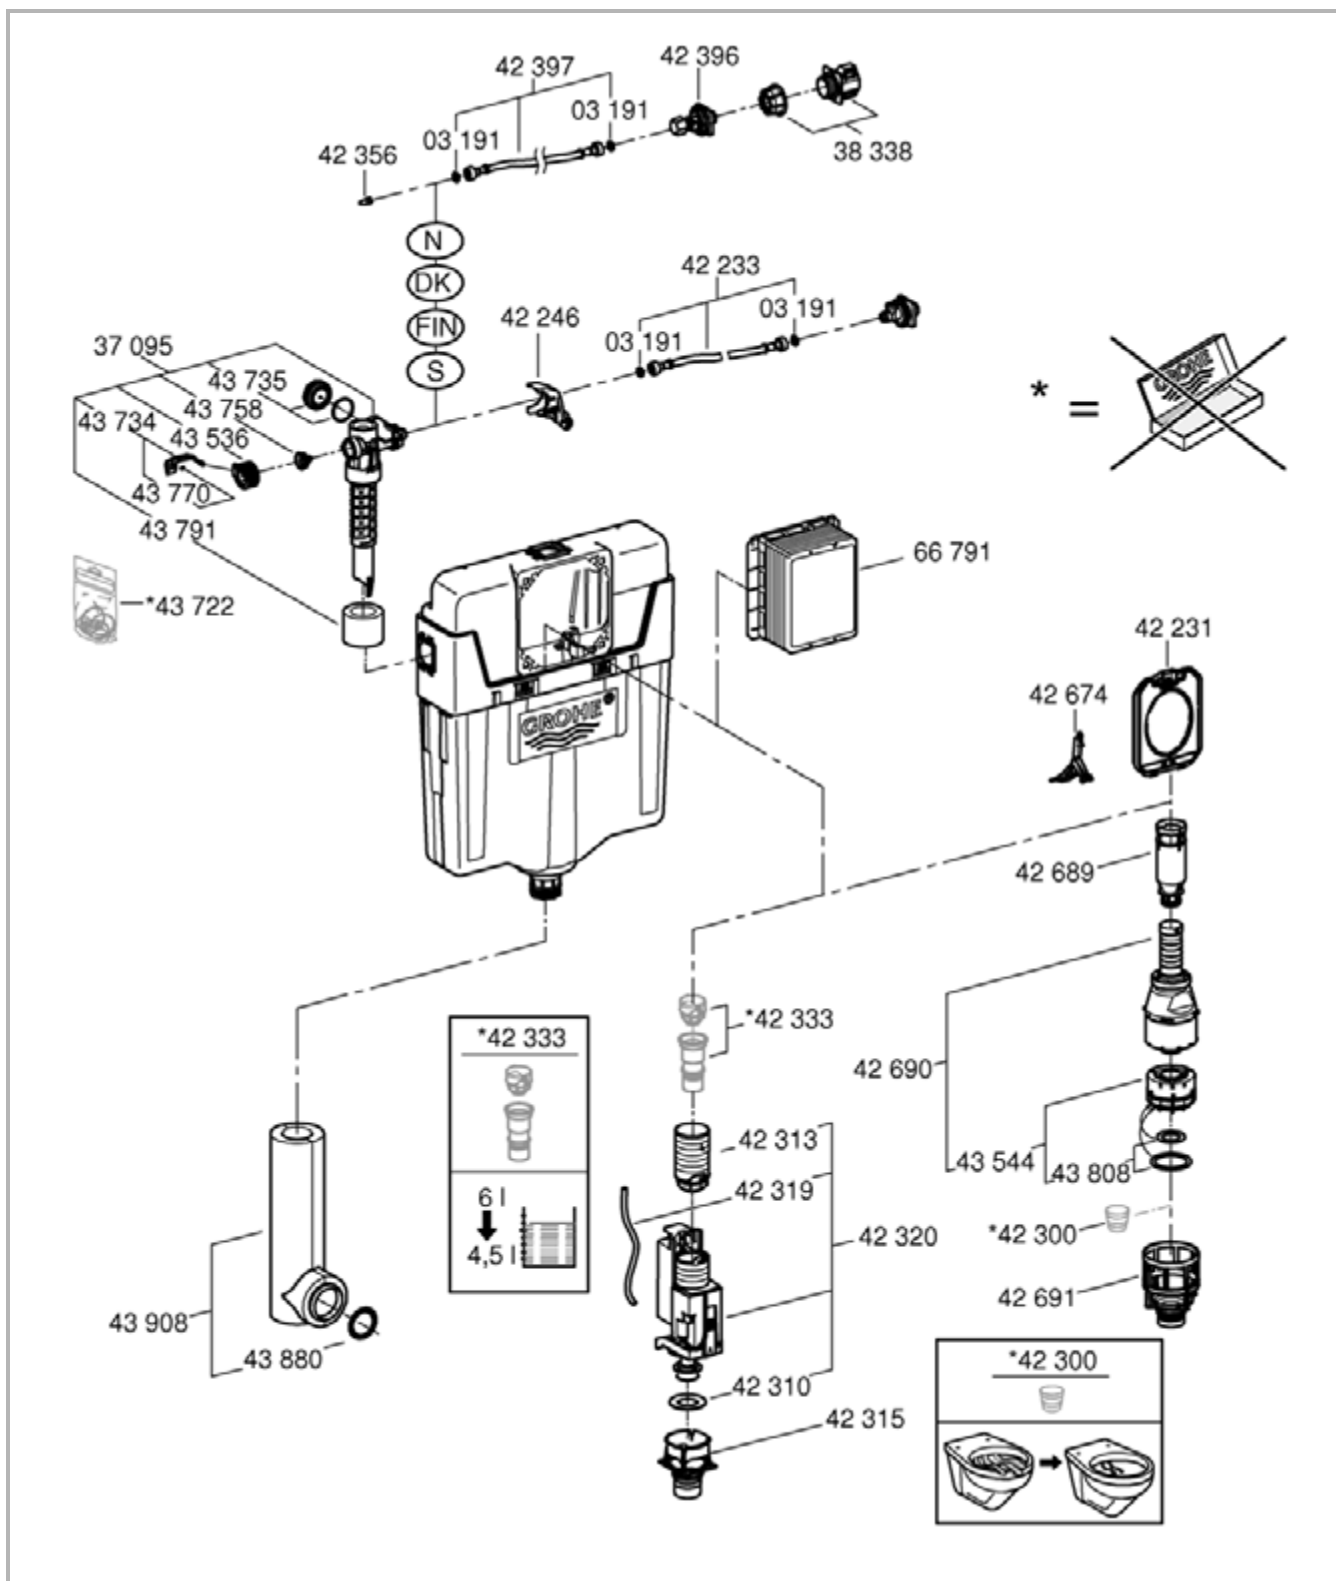

GD2

DESIGN + ENGINEERING
GROHE GERMANY

99.513.031/ÄM 242004/02.18

www.grohe.com

Pure Freude
an Wasser

GROHE

1 - 2

3 - 4