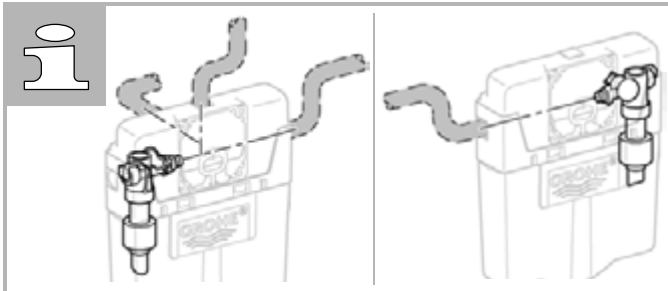

GD2

DESIGN + ENGINEERING
GROHE GERMANY

99.513.031/ÄM 242004/02.18

www.grohe.com

Pure Freude
an Wasser

GROHE

1 - 2

3 - 4