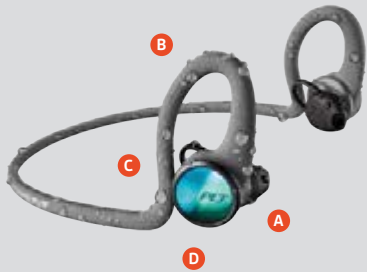

TOP FEATURES

- Stay visible and hear your surroundings with the reflective finish and Always Aware eartips
- Soft, flexible and secure-fit earloops provide comfort and stability
- Up to seven hours of wireless listening between charges
- IP57-rated durable, sweatproof and waterproof earbuds
- New My Tap feature offers customization through the BackBeat app

SPECIFICATIONS

Weight	28 g/.99 oz
Wireless range	10 m/33 ft
Bluetooth® version	5.0, HFP 1.7, HSP 1.2, A2DP 1.3, AVRCP 1.5, SPP 1.2
Harmonic distortion	<3%
Driver size	13.5 mm
Frequency response	20 – 20,000 Hz
Sensitivity	94 dB SPL @ max volume
Microphone	MEMS microphone with DSP
Listen time	Up to 7 hours
Talk time	Up to 7 hours
IP rating	IP57
DeepSleep	Up to 6 months
Quick charge	Up to 1 hour of listening time with a 15-minute charge
Battery capacity (earbud)	115 mAh

KEY FEATURES

- A** Hear your surroundings with Always Aware eartips
- B** Soft, flexible, and secure-fit earloops
- C** Sweatproof and waterproof
- D** 13.5 mm drivers