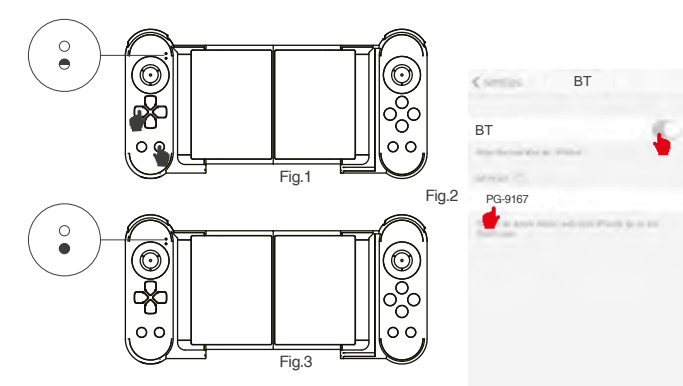

IOS V3 direct-play mode:

Android/iOS direct-play button mapping:

Search "www.ipega.hk" website, and select the default operation instructions. To set up the button mapping, please download and install " Shooting Plus V3 " APP; reset the buttons from the APP ! This product button is default as PUBGmobile!

Download APP:
Search "ShootingPlus" in the Apple App Store/Google Play Store, download and install the "ShootingPlus V3" app;"