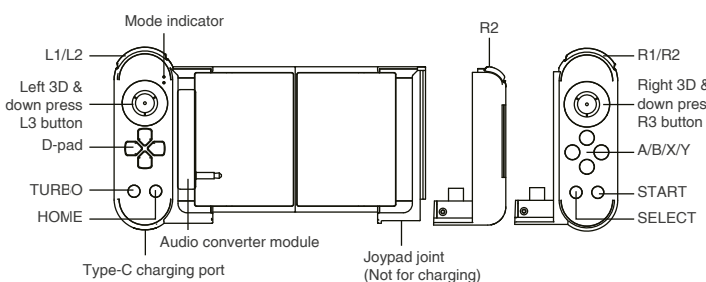

Dual Thorn BT Game Controller

Product Manual(PG-9167)

Product application instruction:

Button Illustration