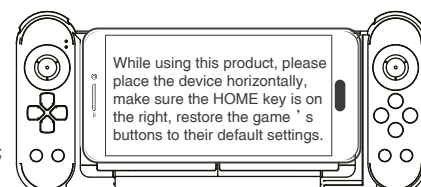

Electrical Parameters:

- 1.Working voltage: DC3.7V;
- 2.Working current: <15mA;
- 3.Static current: <15uA;
- 4.Play time: >15H;
- 5.Input voltage/current: DC5V/500mA;
- 6.Charging: around 2hrs;
- 7.BT 4.0, transmission distance: <=8M;
- 8.Battery: 380mAh;
- 9.Standby time: 30 days after fully charged;

Usage instruction:

Android V3 direct-play mode: (This mode doesn't support to operate game under single-hand gamepad)