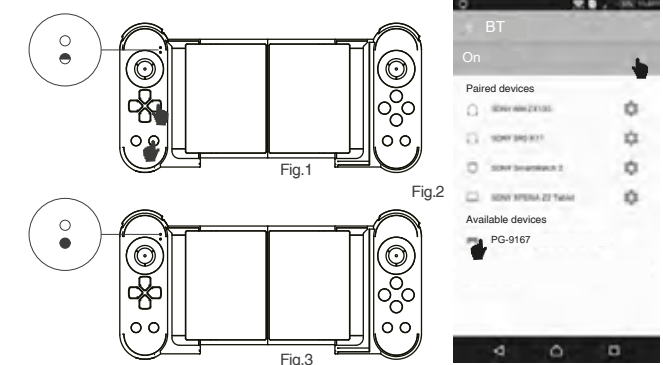

Usage instruction:

Android V3 direct-play mode: (This mode doesn't support to operate game under single-hand gamepad)