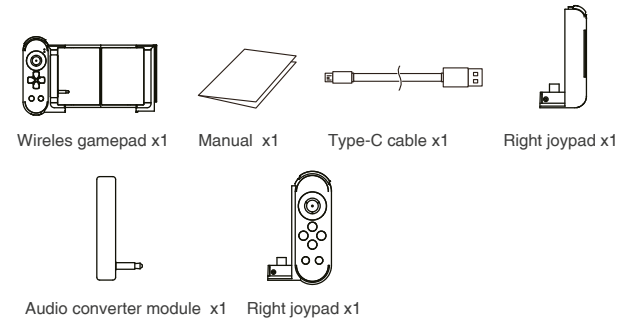

Product list:

iPega trademarks belongs to IPEGA LIMITED.

Patent NO.: ZL201930338129.7

双刺游戏手柄

产品说明书(PG-9167)中文版

产品适用说明:

- 1.产品支持Android/iOS直玩模式, 特别为《和平精英》、《王者荣耀》、《荒野行动》等手游设计, 即连即玩, 无需多余的游戏平台和复杂的设置与激活操作 (支持安卓6.0以上, iOS11.0以上系统);
- 2.产品适用于Android/iOS手机平板, 智能电视系统上无线连接时,进行游戏操作时使用;
- 3.横向超宽伸缩 (拉伸长度135-250mm) , 可夹持11寸新款ipad pro 平板使用;
- 4.右手柄可拆卸替换, 左手柄可做单手柄使用 (支持热插拔);
- 5.配有有线音频转换模块, 不影响使用有线音频外接;
- 6.产品支持TURBO连发功能, 使玩家在得到更好的游戏体验;
- 7.结构符合人体工程学,手感舒适;

1. 因手机系统问题,个别手机可能不支持此设备(如:联发科平台的手机无法支持)
   - 安卓直玩模式下不支持单手柄操作, 请在安卓标准模式或iOS使用。
   - 因官方游戏平台软件升级或源代码变更等不可抗拒的因素造成部分游戏无法与本产品连接操作, 我公司不负任何责任。对此我公司保留最终解释权。
2. 技术支持QQ群: 837350687
   客服电话: 0755-2791 8998
   在线时间: 周一至周五9:30-17:30