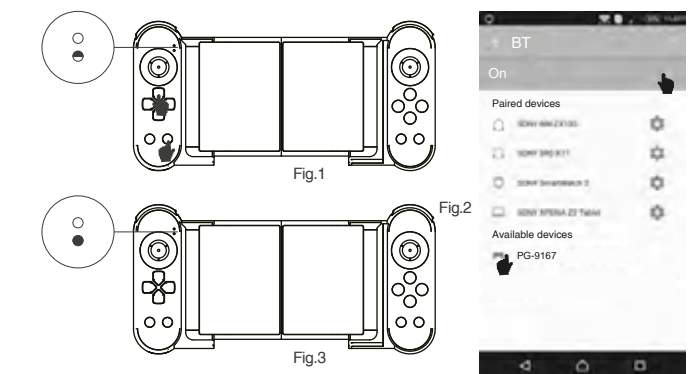

Android standard game mode:

TURBO function

1. a.Action buttons include(A/B/X/Y/L1/L2/R1/R2) eight buttons, all support to set up TURBO function by manual;
2. b.Setting method: Hold down the action button, then press TURBO button to restart the function, repeat the operation to close down the function;
3. c.After the product sleep, shut down and restart, the previous setting for turbo function is automatically cleared. If the turbo function is enabled, it must be reset!

Charging/Sleep/Wake-up/Shutdown

- ① Charging:
  - a. Low power, orange LED flashes;
  - b. Charging: orange LED is always on;
  - c. Fully charged: orange LED is off;
- ② Charging/Sleep/Wake-up/Shutdown
  - a. Gamepad will shutdown to enter sleep mode if don't have any operation in 10min;
  - b. Once connected, just press HOME button to wakeup and reconnect it to use;
  - c. Under turning on, hold down HOME button for 3 seconds, product shut down, all LED turn off;

Notes:

1. Please do not store this product in wet or high-temperature areas.
2. Don't knap, beat, drub, pierce, or try to decompose this product, to avoid unnecessary damage to the product.
3. The product has built-in batteries, and please don't discard them together with the garbage.
4. Don't charge the controller in a place near the fire or other heat source.
5. Non professional personnel should not disassemble the product, otherwise it will not be covered in the after-sales warranty service.