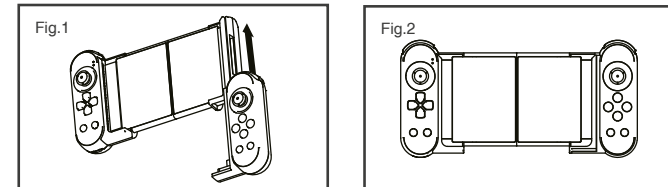

Installation and detachable method of right joystick

- 1.Press the right joystick as shown by the arrow in Figure 1 below, and push it upward until the joystick is stuck;
- 2.The installation is completed, as shown in Figure 2 below;