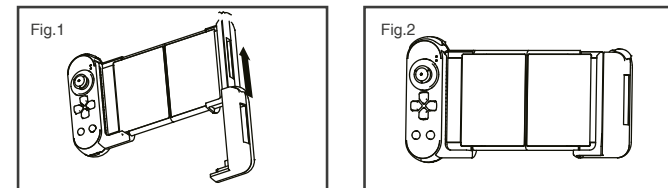

Installation and detachable method of right joystick

- 1.Press the right joystick as shown by the arrow in Figure 1 below, and push it upward until the joystick is stuck;
- 2.The installation is completed, as shown in Figure 2 below;