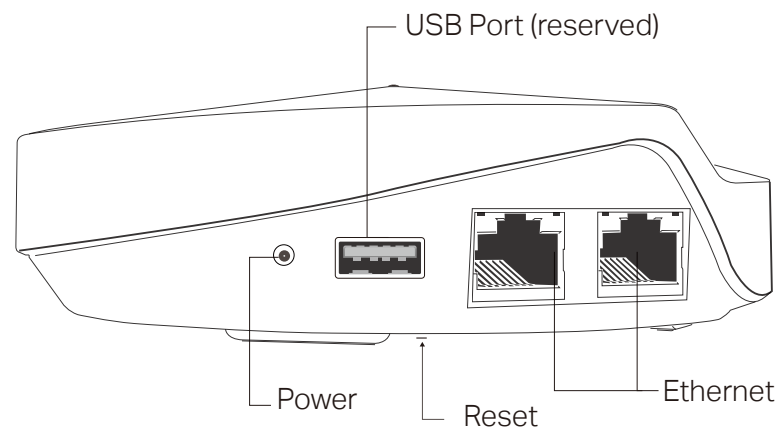

## Smart Home Devices Support

Connect smart home devices without an additional hub and control from the Deco app

- **Smart Hub** - Connect Wi-Fi, ZigBee and Bluetooth devices to your network and let you manage them from the Deco App. Set Automation to set interactions between your smart devices

## Hardware

- Ports: 2 LAN/WAN Gigabit Ethernet Ports, 1 USB 2.0 Port (reserved), 1 Power Port
- Buttons: 1 Reset button on the underside
- Antenna Type: 8 internal antennas per Deco unit
- External Power Supply: 12 V/2 A
- Dimensions (Dia x H): 144 mm x 46 mm,