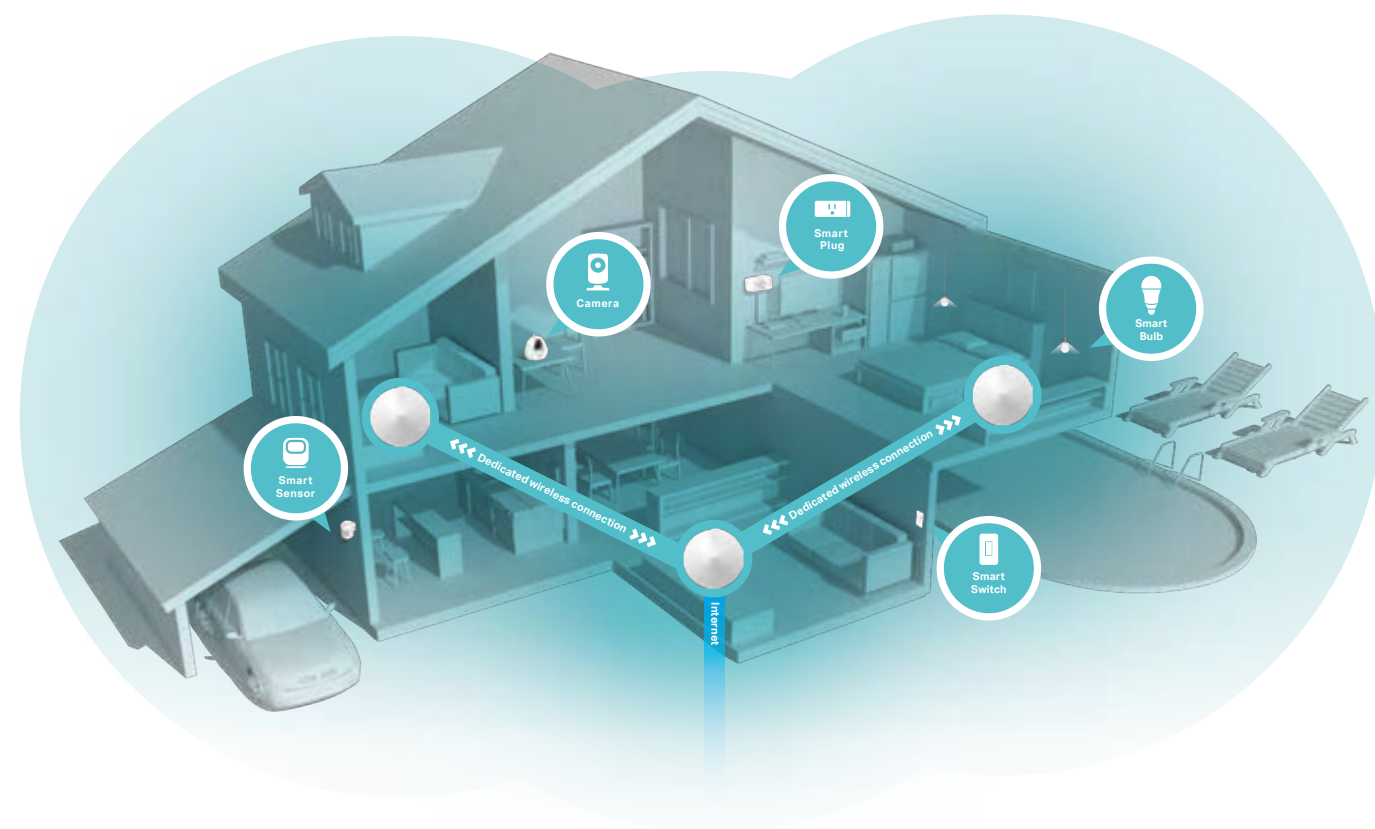

deco™ | Smart Home Mesh Wi-Fi System
Whole Home Wi-Fi | Seamless Roaming | Parental Controls | Antivirus

AC2200 Smart Home Mesh Wi-Fi System

Seamless coverage up to 6,500sq.ft.

Deco M9 Plus

Highlights

Fast. Smart. Everywhere.

Deco is the simplest way to guarantee a strong Wi-Fi signal in every corner of your home. Enjoy fast and secure tri-band Wi-Fi no matter how many devices you have. Deco M9 Plus is much more than just a Wi-Fi system, able to act as a hub for all your smart home devices. Simply works with a variety of Zigbee, Bluetooth, Wi-Fi devices.

Wi-Fi Dead-Zone Killer

Eliminate weak signal areas with whole home Wi-Fi. No more searching around for a stable connection.

Superior Tri-Band Speeds

Three separate Wi-Fi bands deliver super-fast, stable connections to devices in every room of your home. More bandwidth is freed up thanks to dedicated wireless links between Deco units. Say goodbye to lag with Deco M9 Plus AC2200 Smart Home Mesh Wi-Fi system.

TP-Link HomeCare™

HomeCare ensures every device on your network remains protected, with a threat database updated live by Trend Micro™.

Powerful parental controls can limit online time and block inappropriate content according to unique profiles created for each family member.