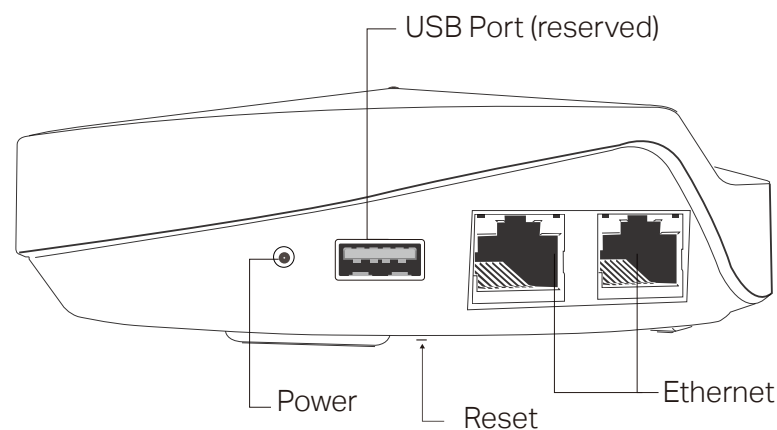

Smart Home Devices Support

Connect smart home devices without an additional hub and control from the Deco app

- **Smart Hub** - Connect Wi-Fi, ZigBee and Bluetooth devices to your network and let you manage them from the Deco App. Set Automation to set interactions between your smart devices

Specifications

Hardware

- Ports: 2 LAN/WAN Gigabit Ethernet Ports, 1 USB 2.0 Port (reserved), 1. Power Port
- Buttons: 1 Reset button on the underside
- Antenna Type: 8 internal antennas per Deco unit
- External Power Supply: 12 V/2 A
- Dimensions (Dia x H): 144 mm x 46 mm,