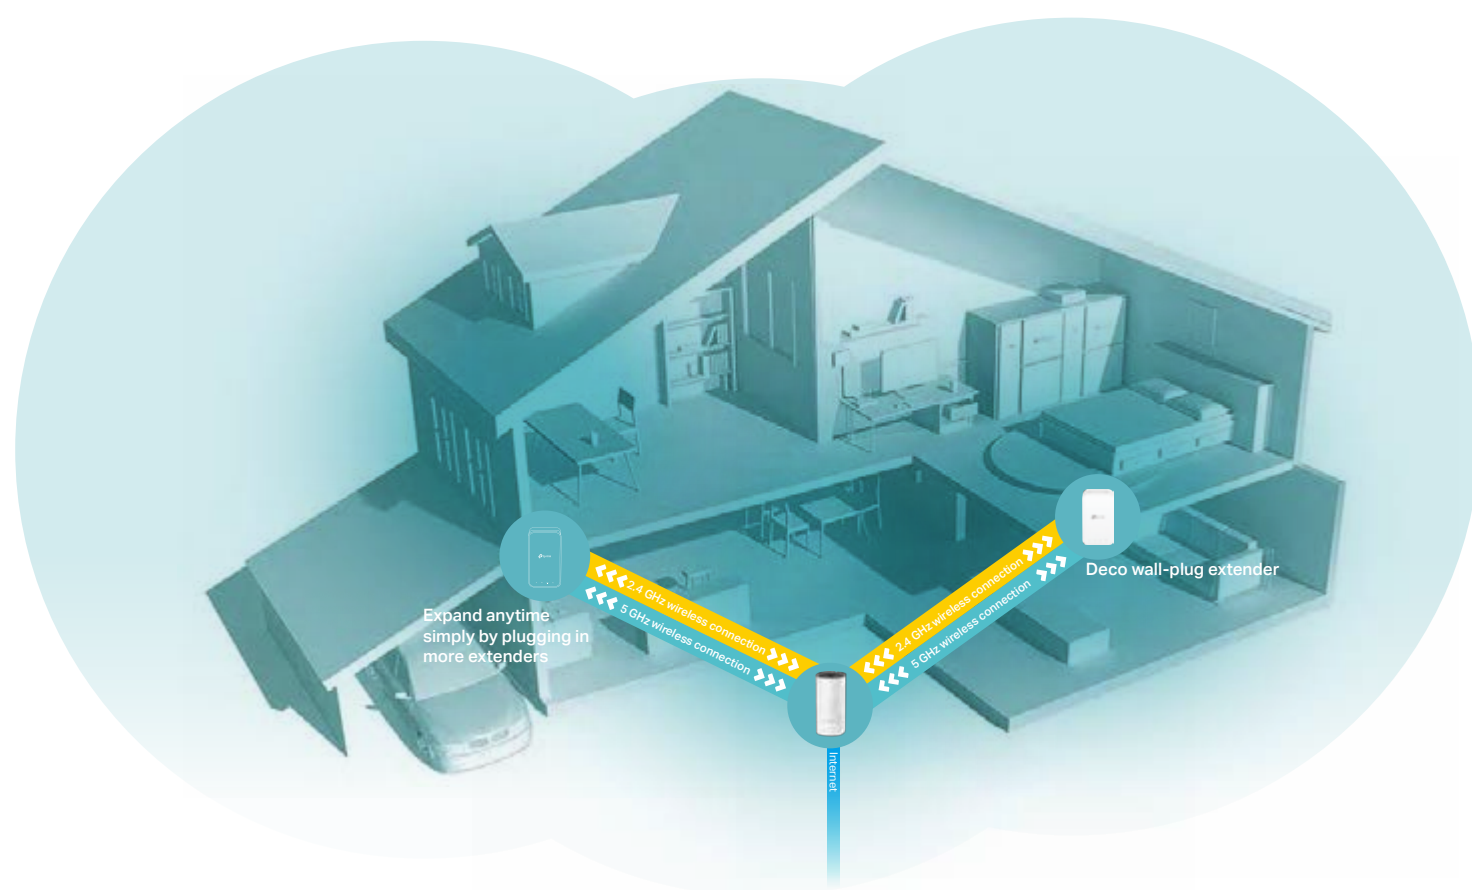

deco™

Whole Home Mesh Wi-Fi System  
Seamless Roaming† | Parental Controls | Adaptive Path Selection

# AC1200 Whole Home Mesh Wi-Fi System

Deco M3

## Fast Mesh Wi-Fi for Your Whole Home

Deco is the simplest way to guarantee a strong Wi-Fi signal in every corner of your home. Enjoy fast and stable connections for an army of devices in homes up to 2,400 ft<sup>2</sup> / 220 m<sup>2</sup> (1 Deco M4R + 1 Deco M3W). Setup is made easier with the Deco app walking you through every step.