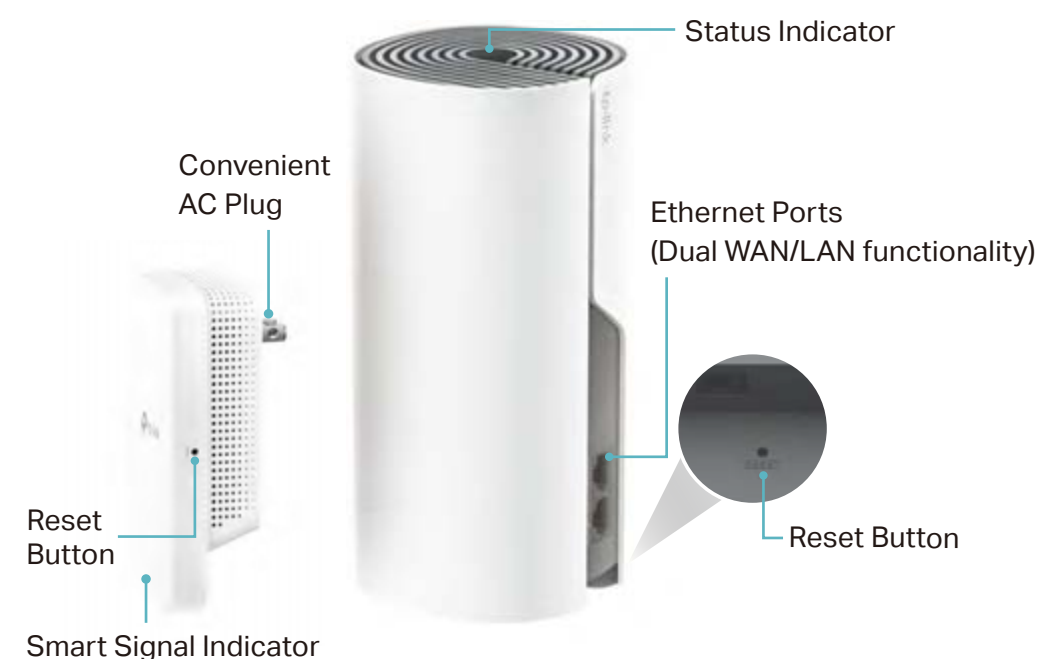

- **Profiles** – Create a profile for each family member, and manage them individually
- **Content Filter** – Four levels are available for filtering content, each catering to a specific age group
- **Time Controls** – Set daily time limits for the total time spent online and block a person's internet access between certain times
- **Pause the Internet** – Pause a family member's internet and resume it whenever you like

Blacklist

Block access to your network from specific devices

Add specific devices to blacklist to protect your network from unauthorized users

Work with All Deco Models

Form a Mesh network with your desired Deco models

All Deco models can work together. Just expand Mesh Wi-Fi coverage anytime by adding more Decos

Specifications

Hardware

- Ports: Deco AC1200: 2 10/100Mbps WAN/LAN Ports, 1 Power Port; Deco M3W: N/A
- Buttons: Deco AC1200: 1 Reset button; Deco M3W: 1 Reset button
- Antenna Type: Deco AC1200: 2 internal dual-band antennas
Deco M3W: 2 internal dual-band antennas
- Dimensions: Deco AC1200: 7.5 × 3.6 × 3.6 in. (190.5 × 90.7 × 90.7 mm)
Deco M3W (without plug): 4.9 × 2.7 × 1.4 in. (124 × 69 × 35 mm)
- Power Adapter Input: Deco AC1200: 100-240V~ 50/60Hz 0.3A
Deco M3W: 100-240V~ 50/60Hz 0.3A
- Power Adapter Output: Deco AC1200: 12V = 1A; Deco M3W: N/A