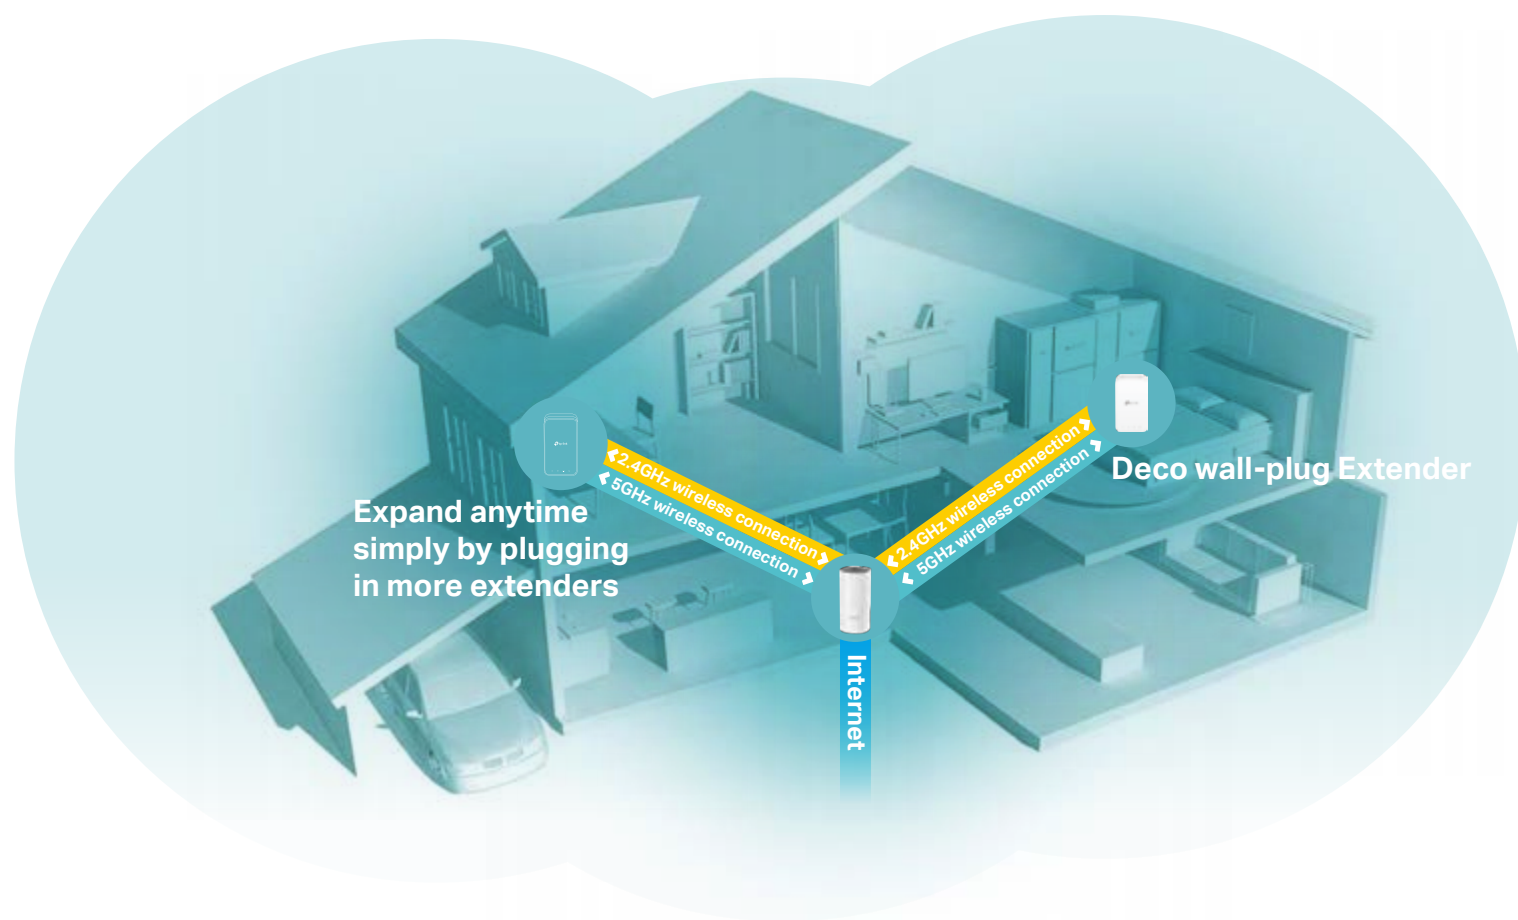

deco™

Whole Home Mesh Wi-Fi System

Seamless Roaming | Parental Controls | Adaptive Path Selection

AC1200 Whole Home Mesh Wi-Fi System

Deco AC1200

Highlights

Fast Mesh Wi-Fi for Your Whole Home

Deco is the simplest way to guarantee a strong Wi-Fi signal in every corner of your home. Enjoy fast, stable connections for an army of devices in a whole-home coverage. Setup is made easier with the Deco app walking you through every step.

Wi-Fi Dead-Zone Killer

Eliminate weak signal areas with whole home Wi-Fi. No more searching around for a stable connection.

Convenient Plug-In Wi-Fi

Simply plug the compact extender Deco M3W into a wall outlet to easily extend your Mesh Wi-Fi coverage.

* Deco M3W needs to work with Deco routers to extend Mesh Wi-Fi.

Seamless Roaming with One Wi-Fi Name

Deco units work together to form one unified Wi-Fi network with a single network name. Walk through your home and stay connected with the fastest possible speeds, made possible by Deco's seamless coverage and Plug & Play Mesh Technology.

Parental Controls

Limit online time and block inappropriate websites according to unique profiles created for each family member.

Features

Assisted Setup

Easily set up Decos and find the ideal spot to place each unit