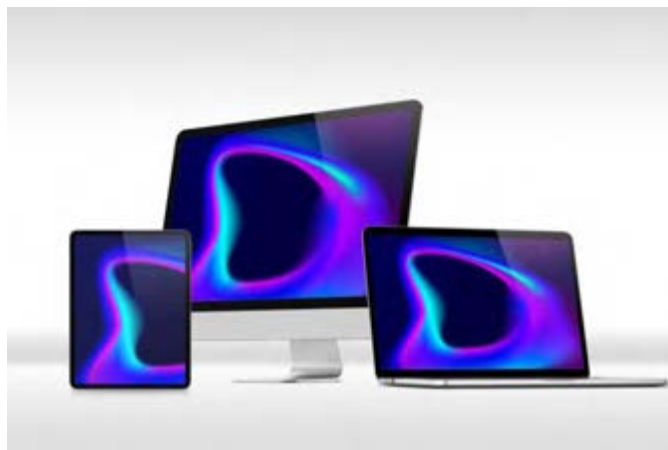

All Major OS Covered

Android**, macOS, and Windows, the SE900G supports them all. Enjoy your videos, photos, music, and everything else at any moment, and easily share them with the SE900G. Plus, it's great for gaming too.

Support for external storage devices varies by mobile device and game console. Please visit ADATA official website to learn more.

* Actual loading times may vary by game. Formatting may be required before use with a game console.

** The software and hardware of the host device must be compatible with and support external solid state hard drives in order to utilize OTG data backup and transmission functions.

Features

- Supports super-high-speed USB 3.2 Gen2x2 specification with Type-C
- Read/Write speed up to 2000 MB/s
- Gaming-style RGB lighting

Specifications

- Capacity: 512GB / 1TB / 2TB
- Color: Black
- Dimensions (L x W x H): 110.8 x 66 x 16.5mm / 4.36 x 2.6 x 0.65inch
- Weight: 160g / 5.6oz
- Interface: USB 3.2 Gen 2x2 Type-C (backward compatible with USB 2.0)
- System requirements: Windows 8/8.1/10, Mac OS X 10.6 or later (reformatting required for use), Linux Kernel 2.6 or later, Android 5.0 or later (with no device driver needed)
- Devices supported: iPad Pro 2018 or later, MacBook Pro 2019 or later, MacBook Air 2019 or later, Xbox ONE, Xbox Series X|S, PlayStation® 5, PlayStation®4 Pro.
- Warranty: Limited 5-year

Ordering Information

Capacity	Color	Product Code	EAN Code
512GB	Black	ASE900G-512GU32G2-CBK	4710273779553
1TB	Black	ASE900G-1TU32G2-CBK	4710273779560
2TB	Black	ASE900G-2TU32G2-CBK	4710273779577