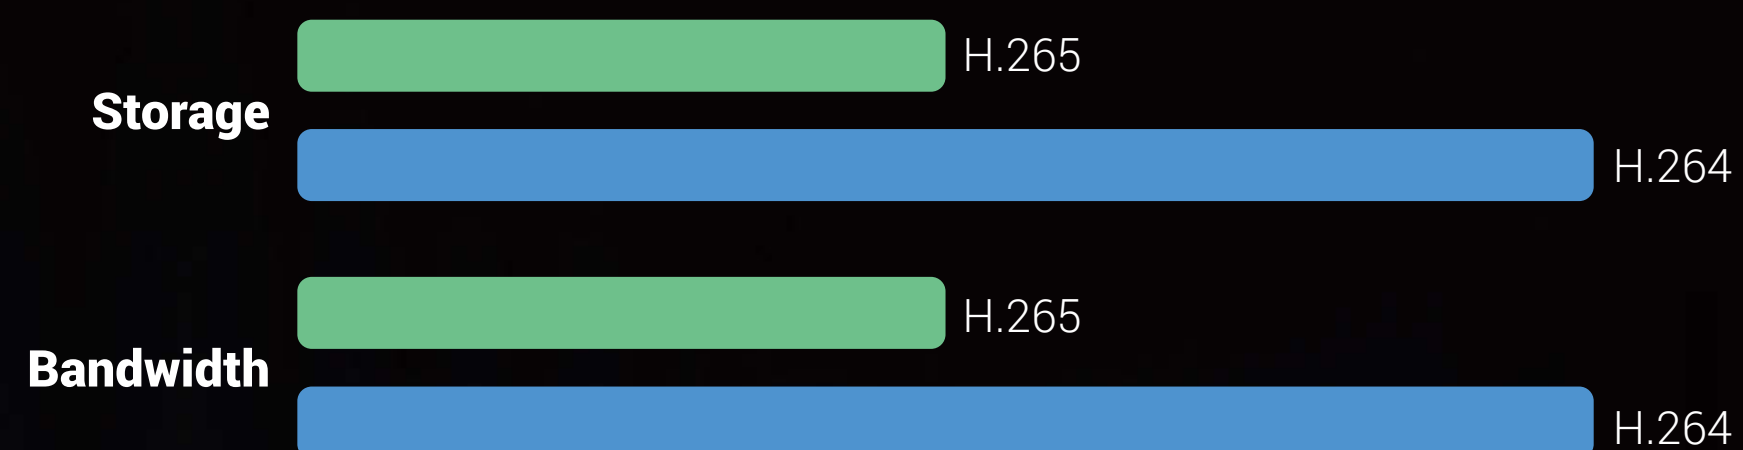

Save money on storage and bandwidth.

The camera features the advanced H.265 video compression technology, achieving better video quality with only half the bandwidth and half the storage space of the previous H.264 video compression standard.