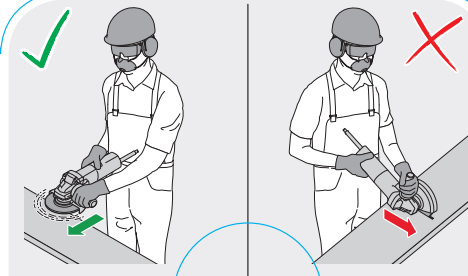

BOSCH
Invented for life

Robert Bosch Power Tools GmbH
70538 Stuttgart
GERMANY

www.bosch-pt.com

1 609 92A 4U7 (2019.08) 0/2

1 609 92A 4U7

BOSCH
Invented for life