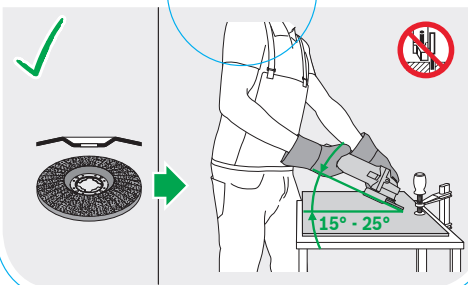

BOSCH
Invented for life

Robert Bosch Power Tools GmbH
70538 Stuttgart
GERMANY

www.bosch-pt.com

1 609 92A 4U7 (2019.08) 0/2

1 609 92A 4U7

BOSCH
Invented for life