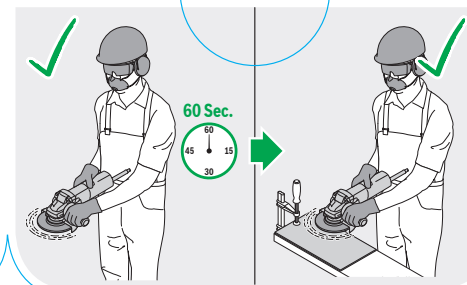

BOSCH
Invented for life

Robert Bosch Power Tools GmbH
70538 Stuttgart
GERMANY

www.bosch-pt.com

1 609 92A 4U7 (2019.08) 0/2

1 609 92A 4U7

BOSCH
Invented for life