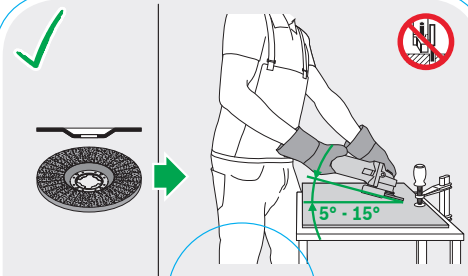

BOSCH
Invented for life

Robert Bosch Power Tools GmbH
70538 Stuttgart
GERMANY

www.bosch-pt.com

1 609 92A 4U7 (2019.08) 0/2

1 609 92A 4U7

BOSCH
Invented for life