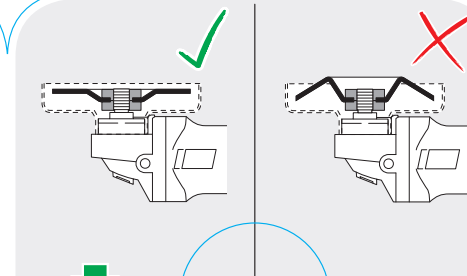

BOSCH
Invented for life

Robert Bosch Power Tools GmbH
70538 Stuttgart
GERMANY

www.bosch-pt.com

1 609 92A 4U7 (2019.08) 0/2

1 609 92A 4U7

BOSCH
Invented for life