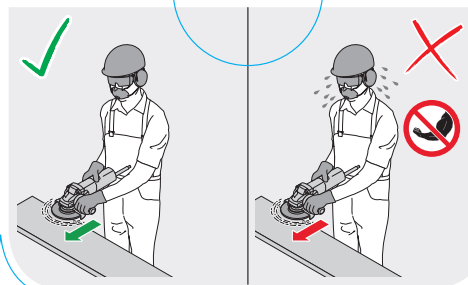

BOSCH
Invented for life

Robert Bosch Power Tools GmbH
70538 Stuttgart
GERMANY

www.bosch-pt.com

1 609 92A 4U7 (2019.08) 0/2

1 609 92A 4U7

BOSCH
Invented for life