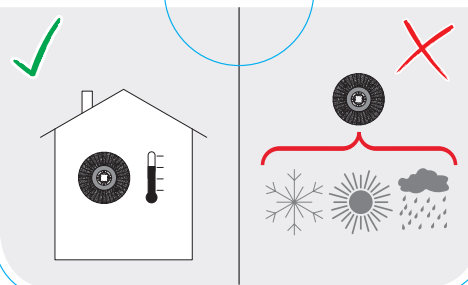

BOSCH
Invented for life

Robert Bosch Power Tools GmbH
70538 Stuttgart
GERMANY

www.bosch-pt.com

1 609 92A 4U7 (2019.08) 0/2

1 609 92A 4U7

BOSCH
Invented for life