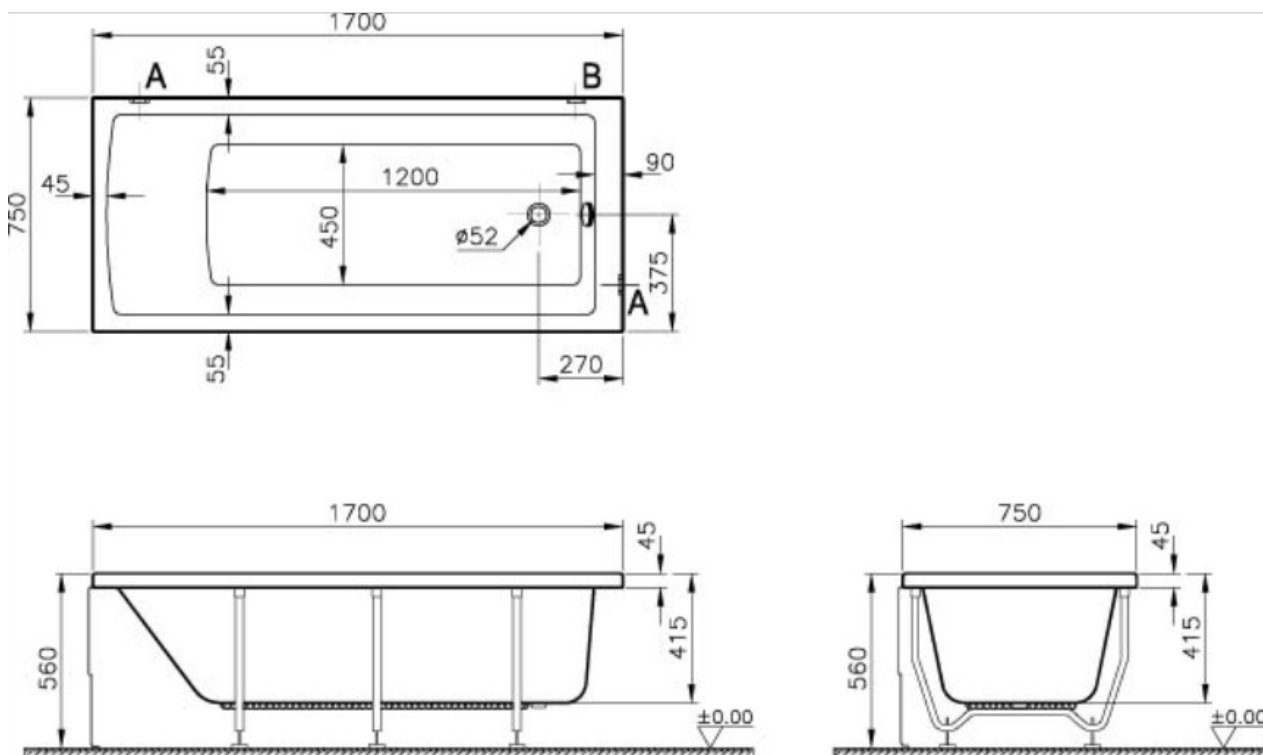

# VitrA

Description Neon 170x75 cm Rectangular Bathtub

Code 52280001000  
Compatible VitrA Technologies VitrA Antislip  
Panel Options Acrylic  
Shape Rectangular  
Hydromassage Option Not Available  
Compatible Products 54910001000  
Dimensions 170x75