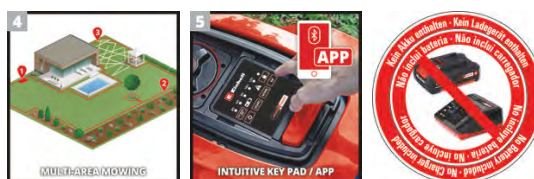

Technical Data

- Power 18 V
- Accumulator 18 V | 0 mAh | Li-Ion
- Cutting width 18 cm
- Slope 35 %
- Cutting height adjustment Continuously 20-60 mm
- Recommended area 0 m²
- Perimeter wire 0 m
- Hooks 0 Pieces
- Spare blades No
- Connecting clamps 0 Pieces