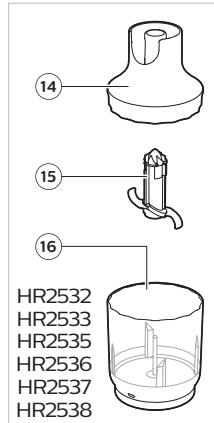

PHILIPS

HR2531, HR2532
HR2533, HR2534
HR2535, HR2536
HR2537, HR2538

HR2537

HR2533
HR2536
HR2537
HR2538

HR2538

HR2532
HR2533
HR2535
HR2536
HR2537
HR2538

HR2533 / HR2536
HR2537 / HR2538

HR2538

		Kg (MAX)	⌚
		100-200 g	30 sec
		100-400 ml	60 sec
		100-500 ml	60 sec
		100-500 ml	60 sec
		250 ml	70-90 sec
		4 x 	120 sec
		2 kg	40-60 sec
			2x2x2 cm

			
	✗	✗	✓
	✓	✗	✓
 	✗	✗	✓
 	✓	✓	✓
HR2533 HR2536 HR2537 HR2538			
xL  Compact 	✗	✗	✓
 	✓	✓	✓
 	✓	✓	✓
HR2532 HR2533 HR2535 HR2536 HR2537 HR2538			
	✓	✓	✓