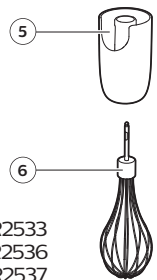

PHILIPS

HR2531, HR2532
HR2533, HR2534
HR2535, HR2536
HR2537, HR2538

HR2537

HR2533
HR2536
HR2537
HR2538

HR2538

HR2532
HR2533
HR2535
HR2536
HR2537
HR2538

HR2533 / HR2536
HR2537 / HR2538

HR2538

		Kg (MAX)	⌚
		100-200 g	30 sec
		100-400 ml	60 sec
		100-500 ml	60 sec
		100-500 ml	60 sec
		250 ml	70-90 sec
		4 x 	120 sec
		2 kg	40-60 sec
			2x2x2 cm

			
	✗	✗	✓
	✓	✗	✓
 	✗	✗	✓
 	✓	✓	✓
HR2533 HR2536 HR2537 HR2538			
xL  Compact 	✗	✗	✓
 	✓	✓	✓
 	✓	✓	✓
HR2532 HR2533 HR2535 HR2536 HR2537 HR2538			
	✓	✓	✓