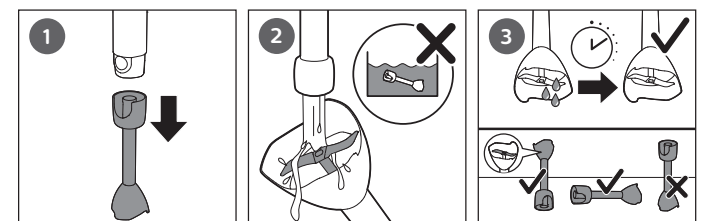

Дополнение к эксплуатационной документации
Қосымша пайдалану құжаттамасын