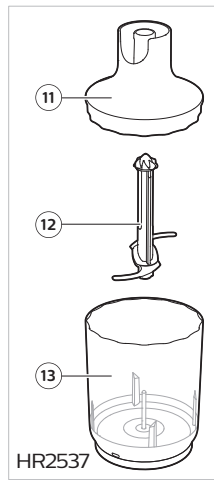

PHILIPS

HR2531, HR2532
HR2533, HR2534
HR2535, HR2536
HR2537, HR2538

HR2537

HR2533
HR2536
HR2537
HR2538

HR2538

HR2532
HR2533
HR2535
HR2536
HR2537
HR2538

HR2533 / HR2536
HR2537 / HR2538

HR2538

		Kg (MAX)	⌚
		100-200 g	30 sec
		100-400 ml	60 sec
		100-500 ml	60 sec
		100-500 ml	60 sec
		250 ml	70-90 sec
		4 x 	120 sec
		2 kg	40-60 sec
			2x2x2 cm

			
	✗	✗	✓
	✓	✗	✓
 	✗	✗	✓
 	✓	✓	✓
HR2533 HR2536 HR2537 HR2538			
xL  Compact 	✗	✗	✓
 	✓	✓	✓
 	✓	✓	✓
HR2532 HR2533 HR2535 HR2536 HR2537 HR2538			
	✓	✓	✓