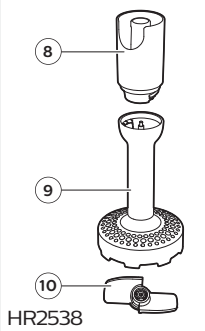

PHILIPS

HR2531, HR2532
HR2533, HR2534
HR2535, HR2536
HR2537, HR2538

HR2537

HR2533
HR2536
HR2537
HR2538

HR2538

HR2532
HR2533
HR2535
HR2536
HR2537
HR2538

HR2533 / HR2536
HR2537 / HR2538

HR2538

		Kg (MAX)	⌚
		100-200 g	30 sec
		100-400 ml	60 sec
		100-500 ml	60 sec
		100-500 ml	60 sec
		250 ml	70-90 sec
		4 x 	120 sec
		2 kg	40-60 sec
			2x2x2 cm

			
	✗	✗	✓
	✓	✗	✓
 	✗	✗	✓
 	✓	✓	✓
HR2533 HR2536 HR2537 HR2538			
xL  Compact 	✗	✗	✓
 	✓	✓	✓
 	✓	✓	✓
HR2532 HR2533 HR2535 HR2536 HR2537 HR2538			
	✓	✓	✓