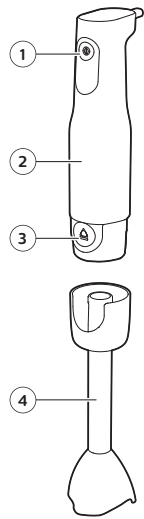

PHILIPS

HR2531, HR2532
HR2533, HR2534
HR2535, HR2536
HR2537, HR2538

HR2537

HR2533
HR2536
HR2537
HR2538

HR2538

HR2532
HR2533
HR2535
HR2536
HR2537
HR2538

HR2533 / HR2536
HR2537 / HR2538

HR2538

Specifications are subject to change without notice
© 2019 Koninklijke Philips N.V.
All rights reserved

100% recycled paper
100% papier recyclé
3000 039 33881 A

 HR2532 / HR2533
 HR2535 / HR2536
 HR2537 / HR2538
  **xL** HR2537

		Kg (MAX)	⌚
		100-200 g	30 sec
		100-400 ml	60 sec
		100-500 ml	60 sec
		100-500 ml	60 sec
		250 ml	70-90 sec
		4 x 	120 sec
		2 kg	40-60 sec
			2x2x2 cm

			
	✗	✗	✓
	✓	✗	✓
 	✗	✗	✓
 	✓	✓	✓
HR2533 HR2536 HR2537 HR2538			
xL  Compact 	✗	✗	✓
 	✓	✓	✓
 	✓	✓	✓
HR2532 HR2533 HR2535 HR2536 HR2537 HR2538			
	✓	✓	✓

		Kg (MAX)	⌚	
Compact  HR2532 HR2533 HR2535 HR2536 HR2537 HR2538		100 g	5 x 1 sec.	
		120 g	5 sec.	
		20 g	5 x 1 sec.	
		100 g	20 sec.	
		80 g	30 sec.	
xL  HR2537		200 g	5 x 1 sec.	
		200 g	10 sec.	
		30 g	5 x 1 sec.	
		200 g	30 sec.	
		100 g	20 sec.	
		80 g	30 sec.	