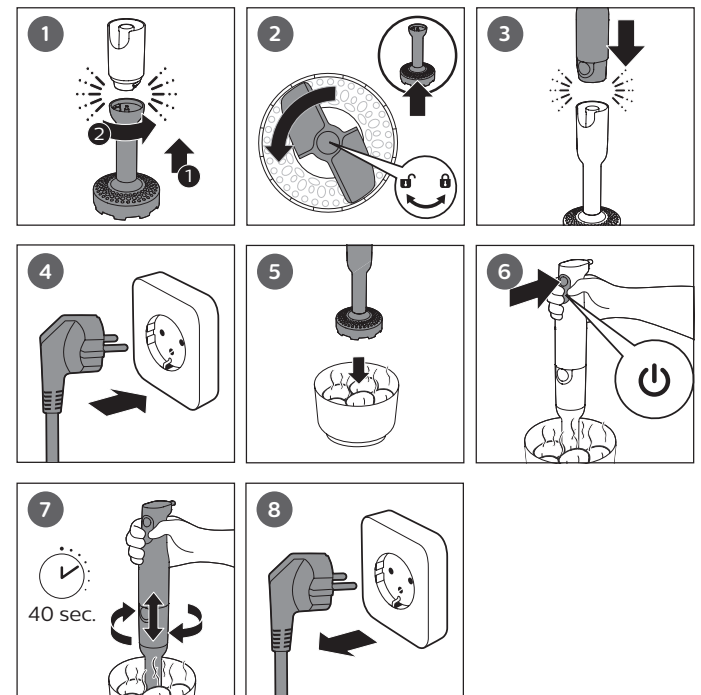

PHILIPS

HR2531, HR2532
HR2533, HR2534
HR2535, HR2536
HR2537, HR2538

HR2537

HR2533
HR2536
HR2537
HR2538

HR2538

HR2532
HR2533
HR2535
HR2536
HR2537
HR2538

HR2533 / HR2536
HR2537 / HR2538

HR2538

Specifications are subject to change without notice
© 2019 Koninklijke Philips N.V.
All rights reserved

100% recycled paper
100% papier recyclé
3000 039 33881 A