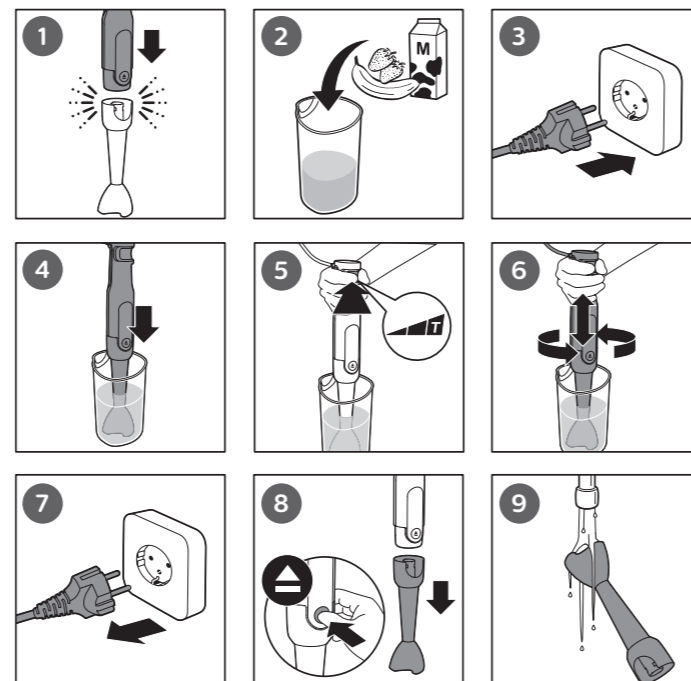

PHILIPS

HR2621, HR2650
HR2651, HR2652
HR2653, HR2655
HR2656, HR2657

Specifications are subject to change without notice
© 2018 Koninklijke Philips N.V.
All rights reserved

3000 019 69561 B