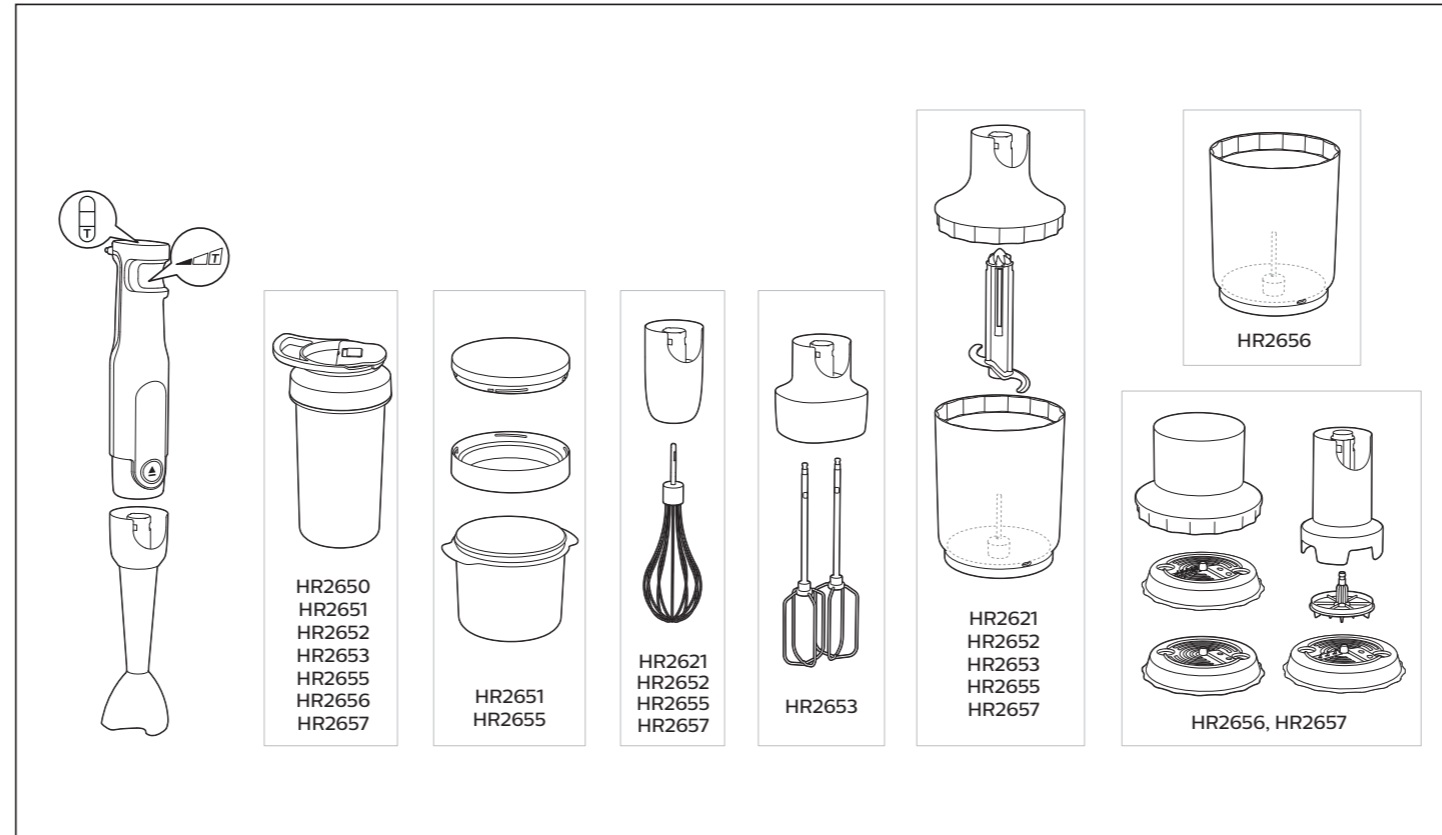

**PHILIPS**

HR2621, HR2650  
HR2651, HR2652  
HR2653, HR2655  
HR2656, HR2657

Specifications are subject to change without notice  
© 2018 Koninklijke Philips N.V.  
All rights reserved

3000 019 69561 B

HR2621, HR2652  
HR2655, HR2657

HR2653

		MAX.	⌚	📊
		100-200 g	30 sec.	
		100-400 ml	60 sec.	
		100-500 ml	60 sec.	
		100-1000 ml	60 sec.	
		250 ml	70-90 sec.	
		4 x 🥚	120 sec.	
		250 ml	70-90 sec.	
		4 x 🥚	120 sec.	
		750 g	180 sec.	
		750 g	120 sec.	
		200 g	5 x 1 sec.	
		200 g	5 sec.	
		200 g	10 sec.	
		30 g	10 sec.	
		200 g	15 sec.	
		200 g	30 sec.	
		100 g	20 sec.	
		80 g	30 sec.	
		80 g	30 sec.	

HR2621, HR2652  
HR2653, HR2655, HR2657

**HR2656  
HR2657**

**HR2650, HR2651, HR2652  
HR2653, HR2655, HR2656, HR2657**

	1	2	3	
HR2656 HR2657				

	MAX.		
HR2650 HR2651 HR2652 HR2653 HR2655 HR2656 HR2657	 400 ml	60 sec.	
	 400 ml	60 sec.	