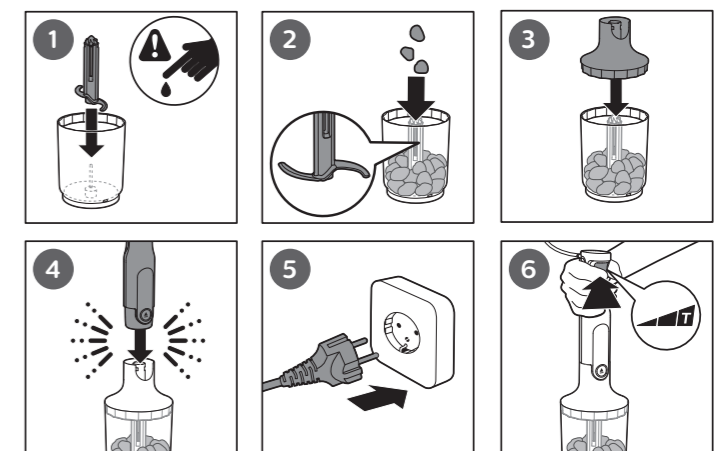

MAX.	⌚	📊
		100-200 g	30 sec.	
		100-400 ml	60 sec.	
		100-500 ml	60 sec.	
		100-1000 ml	60 sec.	
		250 ml	70-90 sec.	
		4 x 🥚	120 sec.	
		250 ml	70-90 sec.	
		4 x 🥚	120 sec.	
		750 g	180 sec.	
		750 g	120 sec.	
		200 g	5 x 1 sec.	
		200 g	5 sec.	
		200 g	10 sec.	
		30 g	10 sec.	
		200 g	15 sec.	
		200 g	30 sec.	
		100 g	20 sec.	
		80 g	30 sec.	
		80 g	30 sec.	

HR2621, HR2652
HR2653, HR2655, HR2657