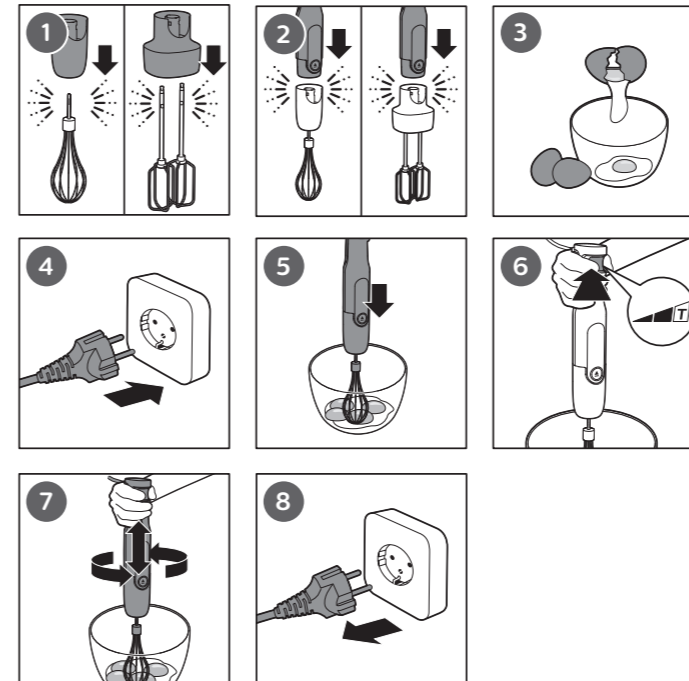

HR2653

		MAX.	⌚	📊
		100-200 g	30 sec.	
		100-400 ml	60 sec.	
		100-500 ml	60 sec.	
		100-1000 ml	60 sec.	
		250 ml	70-90 sec.	
		4 x 🥚	120 sec.	
		250 ml	70-90 sec.	
		4 x 🥚	120 sec.	
		750 g	180 sec.	
		750 g	120 sec.	
		200 g	5 x 1 sec.	
		200 g	5 sec.	
		200 g	10 sec.	
		30 g	10 sec.	
		200 g	15 sec.	
		200 g	30 sec.	
		100 g	20 sec.	
		80 g	30 sec.	
		80 g	30 sec.	