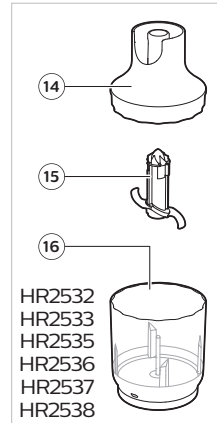

PHILIPS

HR2531, HR2532
HR2533, HR2534
HR2535, HR2536
HR2537, HR2538

HR2537

HR2533
HR2536
HR2537
HR2538

HR2538

HR2532
HR2533
HR2535
HR2536
HR2537
HR2538

HR2533 / HR2536
HR2537 / HR2538

HR2538

XL HR2537

		Kg (MAX)	⌚
		100-200 g	30 sec
		100-400 ml	60 sec
		100-500 ml	60 sec
		100-500 ml	60 sec
		250 ml	70-90 sec
		4 x	120 sec
		2 kg	40-60 sec
			2x2x2 cm

	✗	✗	✓
	✓	✗	✓
	✗	✗	✓
	✓	✓	✓
XL Compact 	✗	✗	✓
	✓	✓	✓
	✓	✓	✓
	✓	✓	✓