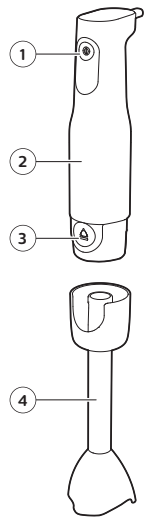

PHILIPS

HR2531, HR2532
HR2533, HR2534
HR2535, HR2536
HR2537, HR2538

HR2537

HR2533
HR2536
HR2537
HR2538

HR2538

HR2532
HR2533
HR2535
HR2536
HR2537
HR2538

HR2533 / HR2536
HR2537 / HR2538

HR2538

XL HR2537

		Kg (MAX)	⌚
		100-200 g	30 sec
		100-400 ml	60 sec
		100-500 ml	60 sec
		100-500 ml	60 sec
		250 ml	70-90 sec
		4 x	120 sec
		2 kg	40-60 sec
			2x2x2 cm

	✗	✗	✓
	✓	✗	✓
	✗	✗	✓
	✓	✓	✓
XL Compact 	✗	✗	✓
	✓	✓	✓
	✓	✓	✓
	✓	✓	✓