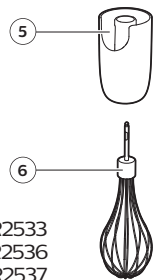

PHILIPS

HR2531, HR2532
HR2533, HR2534
HR2535, HR2536
HR2537, HR2538

HR2537

HR2533
HR2536
HR2537
HR2538

HR2538

HR2532
HR2533
HR2535
HR2536
HR2537
HR2538

HR2533 / HR2536
HR2537 / HR2538

HR2538

XL HR2537

		Kg (MAX)	⌚
		100-200 g	30 sec
		100-400 ml	60 sec
		100-500 ml	60 sec
		100-500 ml	60 sec
		250 ml	70-90 sec
		4 x	120 sec
		2 kg	40-60 sec
			2x2x2 cm

	✗	✗	✓
	✓	✗	✓
	✗	✗	✓
	✓	✓	✓
XL Compact 	✗	✗	✓
	✓	✓	✓
	✓	✓	✓
	✓	✓	✓