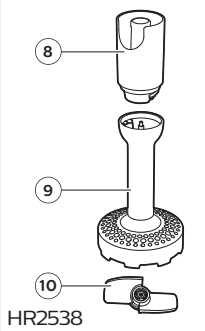

PHILIPS

HR2531, HR2532
HR2533, HR2534
HR2535, HR2536
HR2537, HR2538

HR2537

HR2533
HR2536
HR2537
HR2538

HR2538

HR2532
HR2533
HR2535
HR2536
HR2537
HR2538

HR2533 / HR2536
HR2537 / HR2538

HR2538

XL HR2537

		Kg (MAX)	⌚
		100-200 g	30 sec
		100-400 ml	60 sec
		100-500 ml	60 sec
		100-500 ml	60 sec
		250 ml	70-90 sec
		4 x	120 sec
		2 kg	40-60 sec
			2x2x2 cm

	✗	✗	✓
	✓	✗	✓
	✗	✗	✓
	✓	✓	✓
XL Compact 	✗	✗	✓
	✓	✓	✓
	✓	✓	✓
	✓	✓	✓