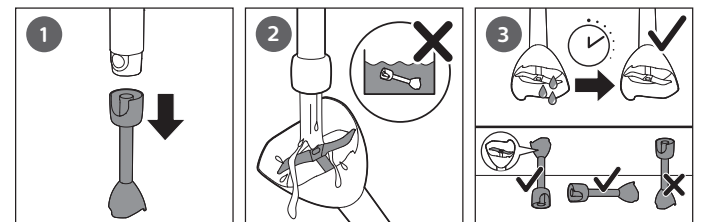

Дополнение к эксплуатационной документации
Қосымша пайдалану құжаттамасын