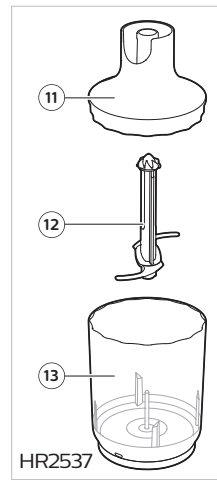

PHILIPS

HR2531, HR2532
HR2533, HR2534
HR2535, HR2536
HR2537, HR2538

HR2537

HR2533
HR2536
HR2537
HR2538

HR2538

HR2532
HR2533
HR2535
HR2536
HR2537
HR2538

HR2533 / HR2536
HR2537 / HR2538

HR2538

XL HR2537

		Kg (MAX)	⌚
		100-200 g	30 sec
		100-400 ml	60 sec
		100-500 ml	60 sec
		100-500 ml	60 sec
		250 ml	70-90 sec
		4 x	120 sec
		2 kg	40-60 sec
			2x2x2 cm

	✗	✗	✓
	✓	✗	✓
	✗	✗	✓
	✓	✓	✓
XL Compact 	✗	✗	✓
	✓	✓	✓
	✓	✓	✓
	✓	✓	✓