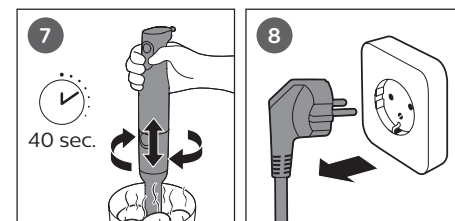

PHILIPS

HR2531, HR2532
HR2533, HR2534
HR2535, HR2536
HR2537, HR2538

HR2537

HR2533
HR2536
HR2537
HR2538

HR2538

HR2532
HR2533
HR2535
HR2536
HR2537
HR2538

HR2533 / HR2536
HR2537 / HR2538

HR2538

Specifications are subject to change without notice
© 2019 Koninklijke Philips N.V.
All rights reserved

100% recycled paper
100% papier recyclé
3000 039 33881 A