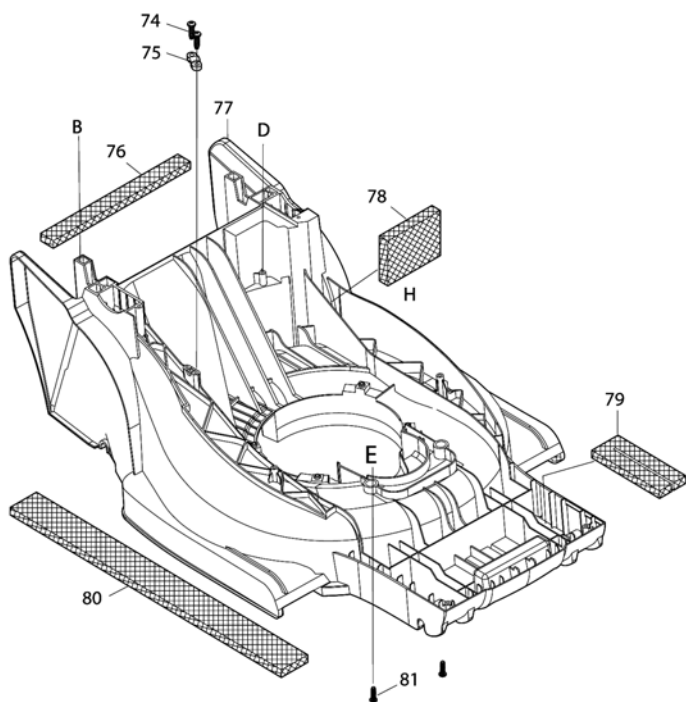

Model No.ELM3720 370MM ELECTRIC LAWN MOWER