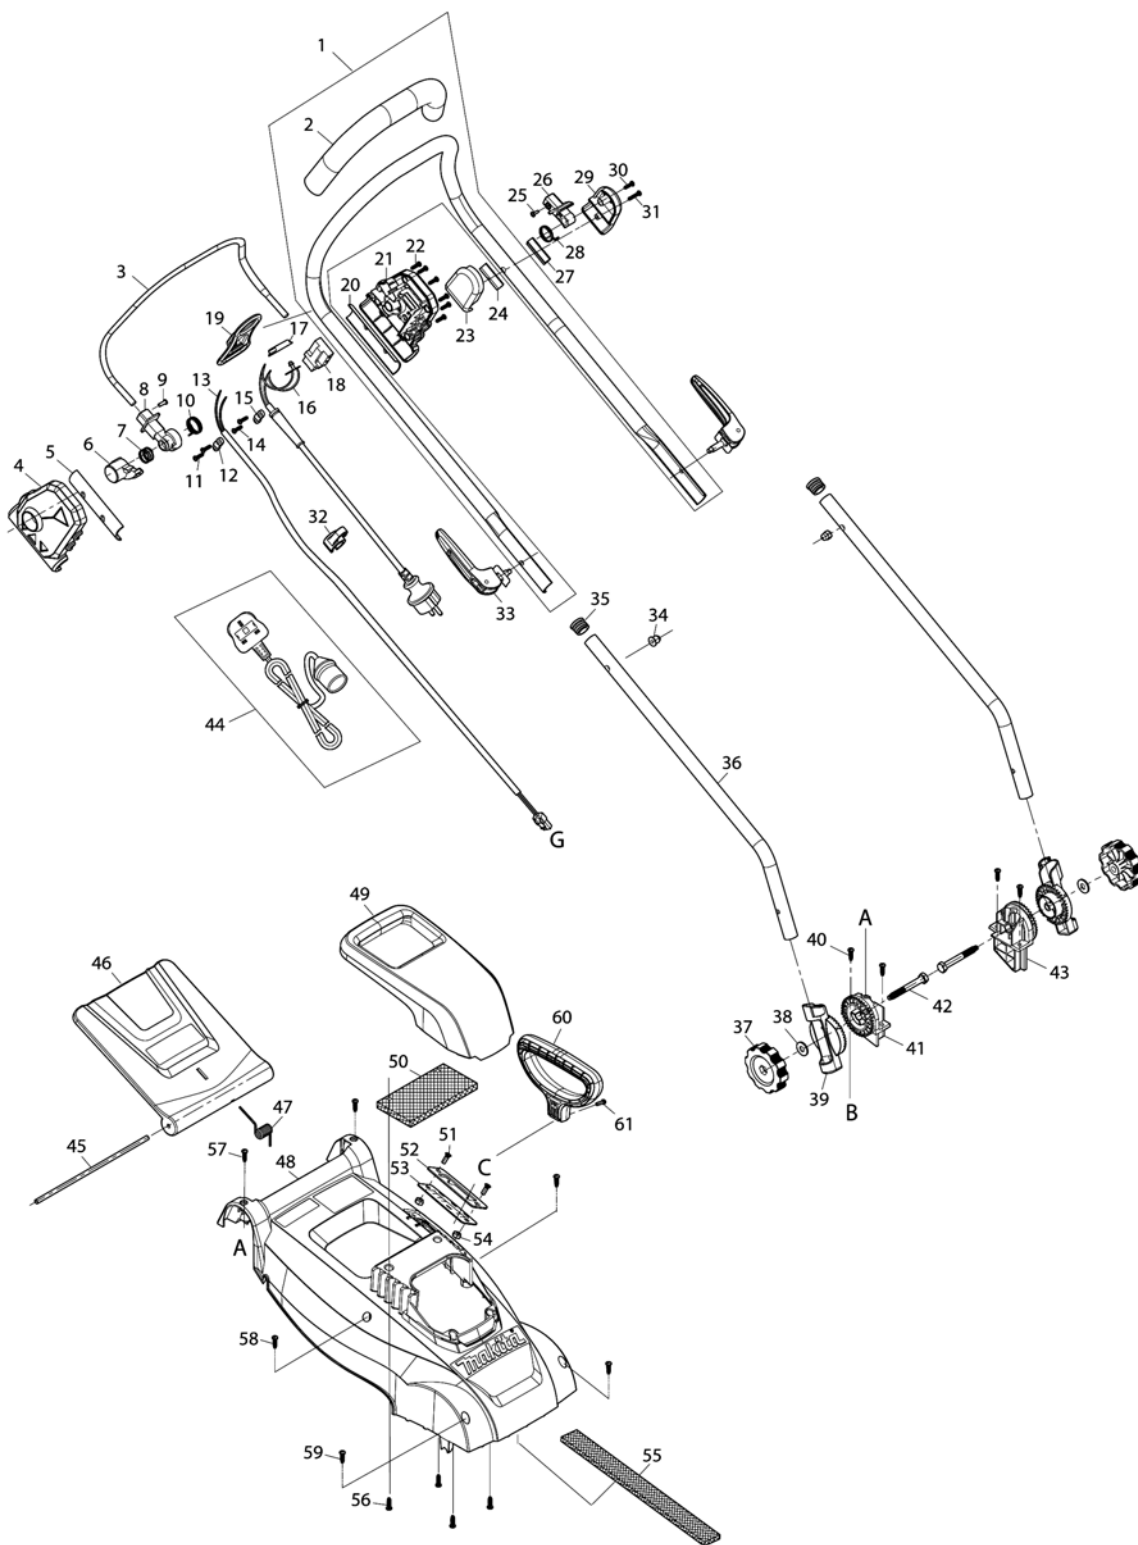

Model No.ELM3720 370MM ELECTRIC LAWN MOWER