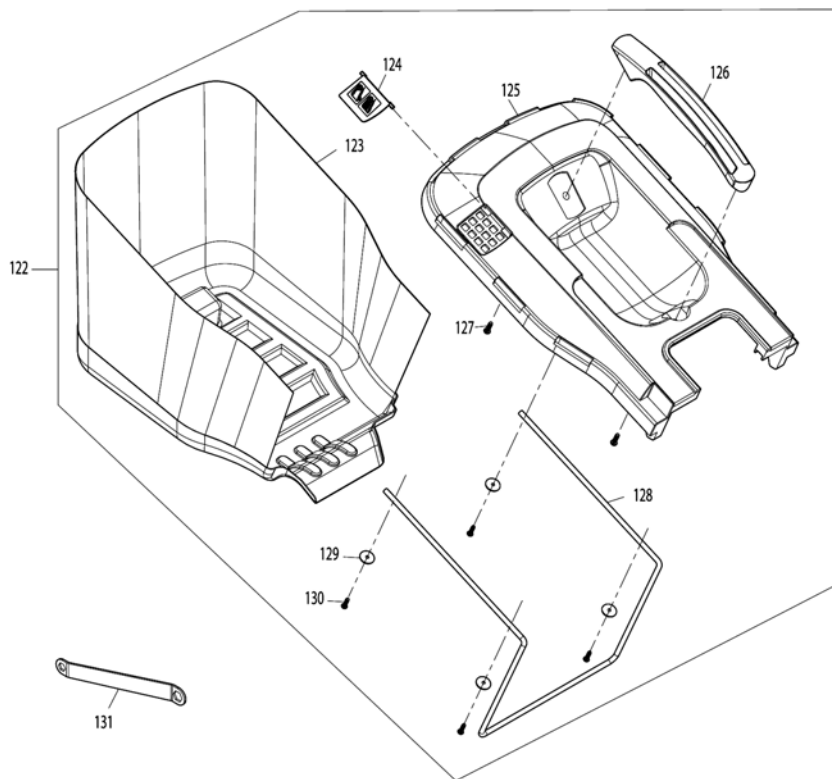

Model No.ELM3720 370MM ELECTRIC LAWN MOWER

Model No.ELM3720 370MM ELECTRIC LAWN MOWER

Item	Parts No.	Description	I/C	Qty	New/Old	Opt. 1	Opt. 2	Note
001	YA00000866	UPPER HANDLE BAR ASSY		1				
D10		INC. 2						
002	YA00001175	SPONGE GRIP		1				
003	YA00000867	SWITCH LEVER		1				
004	YA00000765	SWITCH BOX RIGHT		1				
005	YA00000786	SWITCH BOX CLAMP SPASER		1				
006	YA00000766	SWITCH LINK BUTTON		1				
007	YA00000767	COMPRESSION SPRING 16.8		1				
008	YA00000768	SWITCH LEVER END CAP RIGHT		1				
009	652024721	SELF DRILLING SCREW 3.5X10		1				
010	YA00000769	SWITCH TORSION SPRING 21		1				
011	YA00000778	SELF TAPPING SCREW ST4X16		2				
012	YA00000780	CORD CLAMP		1				
013	YA00000771	POWER SUPPLY CORD ASSY		1				
014	YA00000778	SELF TAPPING SCREW ST4X16		2				
015	YA00000780	CORD CLAMP		1				
016	YA00000773	POWER SUPPLY CORD ASSY (EURO)		1				
017	YA00000781	INDICATOR LENZ		1				
018	YA00000772	SWITCH		1				
019	652023811	CABLE HANGER		1				
020	YA00000786	SWITCH BOX CLAMP SPASER		1				
021	YA00000782	SWITCH BOX LEFT		1				
022	YA00000778	SELF TAPPING SCREW ST4X16		6				
023	652023795	SPRING BOX RIGHT		1				
024	YA00000787	LEVER BOX CLAMP SPASER		1				
025	652024721	SELF DRILLING SCREW 3.5X10		1				
026	652023794	SWITCH LEVER END LEFT		1				
027	YA00000737	TORSION SPRING		1				
028	YA00000787	LEVER BOX CLAMP SPASER		1				
029	652023793	SPRING BOX LEFT		1				
030	YA00000778	SELF TAPPING SCREW ST4X16		1				
031	YA00000785	SELF TAPPING SCREW ST4X25		1				
032	YA00000799	CABLE CLIP		1				
033	YA00000801	TENSION LEVER ASSY		2				
034	YA00000802	HEX.FRANGE CAP NUT M6		2				
035	YA00001166	PIPE END CAP		2				
036	YA00001167	LOWER HANDLE		2				
037	YA00000803	M8 KNOB		2				
038	YA00000420	WASHER		2				

Please order the parts with part number.

Print Date 30/3/2020