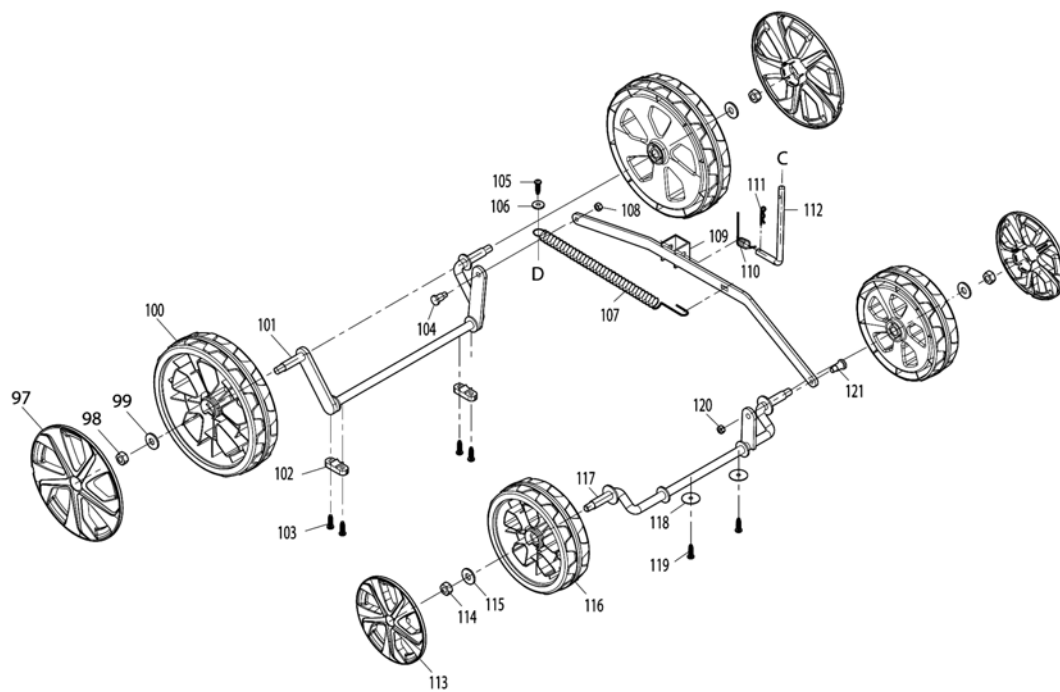

Model No.ELM3720 370MM ELECTRIC LAWN MOWER

Model No.ELM3720 370MM ELECTRIC LAWN MOWER

Item	Parts No.	Description	I/C	Qty	New/Old	Opt. 1	Opt. 2	Note
001	YA00000866	UPPER HANDLE BAR ASSY		1				
D10		INC. 2						
002	YA00001175	SPONGE GRIP		1				
003	YA00000867	SWITCH LEVER		1				
004	YA00000765	SWITCH BOX RIGHT		1				
005	YA00000786	SWITCH BOX CLAMP SPASER		1				
006	YA00000766	SWITCH LINK BUTTON		1				
007	YA00000767	COMPRESSION SPRING 16.8		1				
008	YA00000768	SWITCH LEVER END CAP RIGHT		1				
009	652024721	SELF DRILLING SCREW 3.5X10		1				
010	YA00000769	SWITCH TORSION SPRING 21		1				
011	YA00000778	SELF TAPPING SCREW ST4X16		2				
012	YA00000780	CORD CLAMP		1				
013	YA00000771	POWER SUPPLY CORD ASSY		1				
014	YA00000778	SELF TAPPING SCREW ST4X16		2				
015	YA00000780	CORD CLAMP		1				
016	YA00000773	POWER SUPPLY CORD ASSY (EURO)		1				
017	YA00000781	INDICATOR LENZ		1				
018	YA00000772	SWITCH		1				
019	652023811	CABLE HANGER		1				
020	YA00000786	SWITCH BOX CLAMP SPASER		1				
021	YA00000782	SWITCH BOX LEFT		1				
022	YA00000778	SELF TAPPING SCREW ST4X16		6				
023	652023795	SPRING BOX RIGHT		1				
024	YA00000787	LEVER BOX CLAMP SPASER		1				
025	652024721	SELF DRILLING SCREW 3.5X10		1				
026	652023794	SWITCH LEVER END LEFT		1				
027	YA00000737	TORSION SPRING		1				
028	YA00000787	LEVER BOX CLAMP SPASER		1				
029	652023793	SPRING BOX LEFT		1				
030	YA00000778	SELF TAPPING SCREW ST4X16		1				
031	YA00000785	SELF TAPPING SCREW ST4X25		1				
032	YA00000799	CABLE CLIP		1				
033	YA00000801	TENSION LEVER ASSY		2				
034	YA00000802	HEX.FRANGE CAP NUT M6		2				
035	YA00001166	PIPE END CAP		2				
036	YA00001167	LOWER HANDLE		2				
037	YA00000803	M8 KNOB		2				
038	YA00000420	WASHER		2				

Please order the parts with part number.

Print Date 30/3/2020