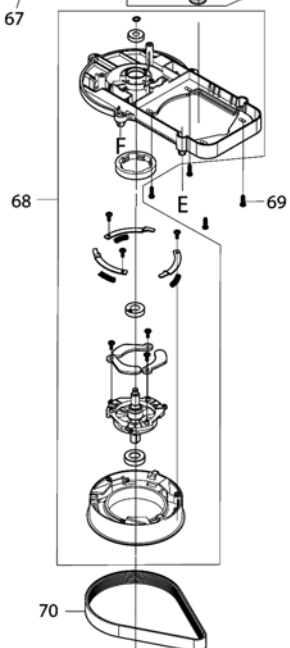

Model No.ELM3720 370MM ELECTRIC LAWN MOWER