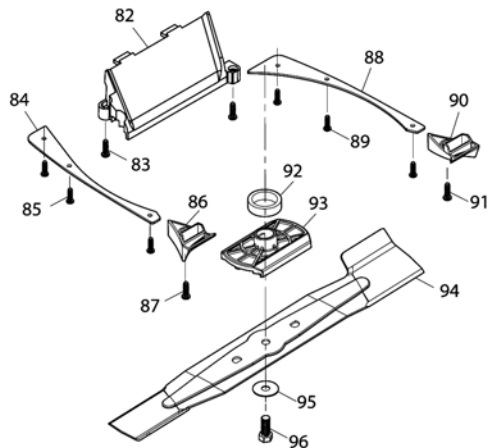

Model No.ELM3720 370MM ELECTRIC LAWN MOWER