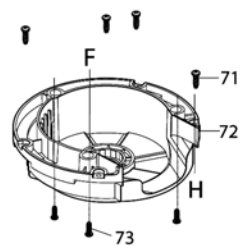

Model No.ELM3720 370MM ELECTRIC LAWN MOWER