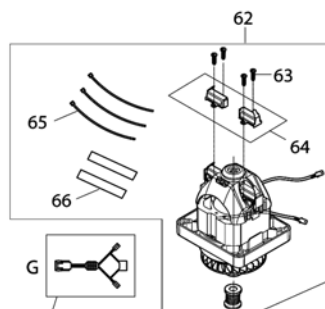

Model No.ELM3720 370MM ELECTRIC LAWN MOWER