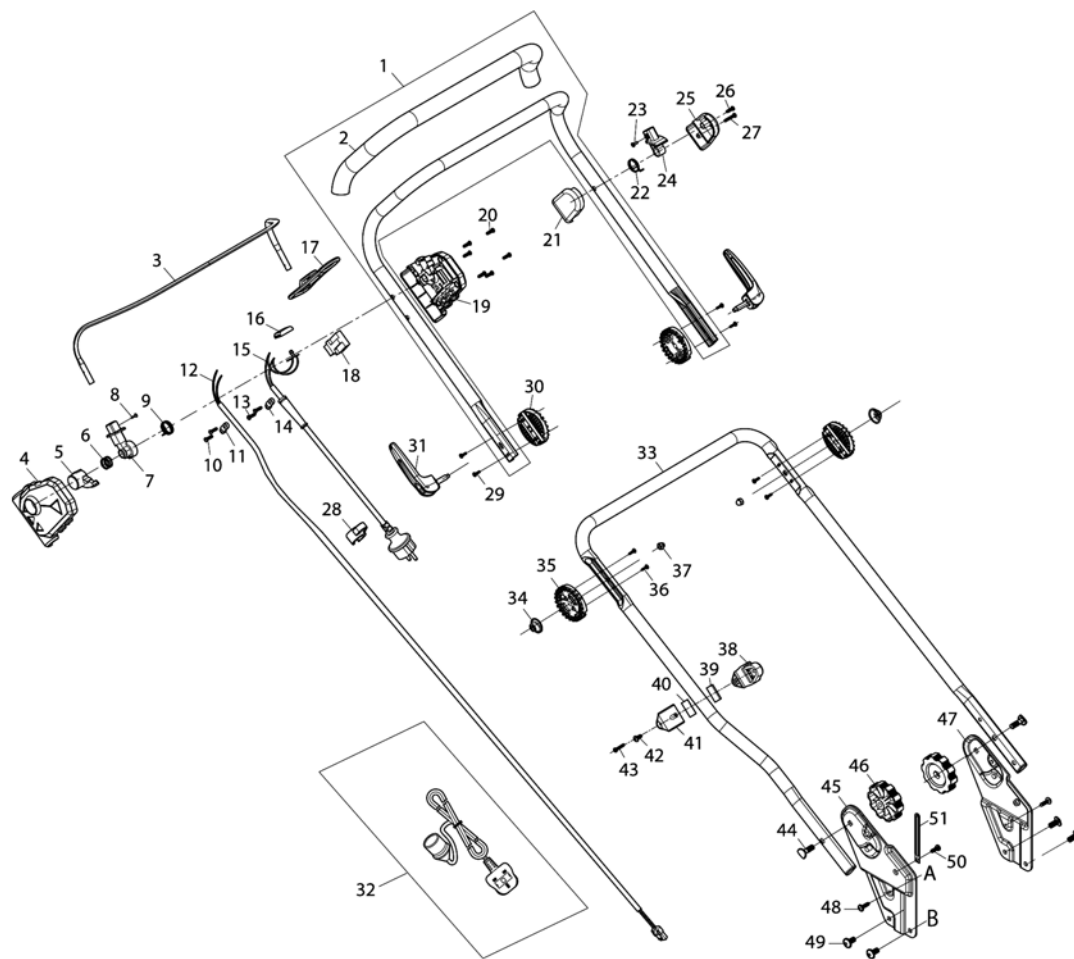

Model No.ELM4620 460MM ELECTRIC LAWN MOWER

Model No.ELM4620 460MM ELECTRIC LAWN MOWER

Model No.ELM4620 460MM ELECTRIC LAWN MOWER

Model No.ELM4620 460MM ELECTRIC LAWN MOWER

Item	Parts No.	Description	I/C	Qty	New/Old	Opt. 1	Opt. 2	Note
001	YA00001159	UPPER HANDLE BAR ASSY		1				
D10		INC. 2						
002	YA00001185	SPONGE GRIP		1				
003	YA00001160	SWITCH LEVER		1				
004	YA00000765	SWITCH BOX RIGHT		1				
005	YA00000766	SWITCH LINK BUTTON		1				
006	YA00000767	COMPRESSION SPRING 16.8		1				
007	YA00000768	SWITCH LEVER END CAP RIGHT		1				
008	652024721	SELF DRILLING SCREW 3.5X10		1				
009	YA00000769	SWITCH TORSION SPRING 21		1				
010	YA00000778	SELF TAPPING SCREW ST4X16		2				
011	YA00000780	CORD CLAMP		1				
012	YA00001038	POWER SUPPLY CORD ASSY		1				
013	YA00000778	SELF TAPPING SCREW ST4X16		2				
014	YA00000780	CORD CLAMP		1				
015	YA00000773	POWER SUPPLY CORD ASSY (EURO)		1				
016	YA00000781	INDICATOR LENZ		1				
017	652023811	CABLE HANGER		1				
018	YA00000772	SWITCH		1				
019	YA00000782	SWITCH BOX LEFT		1				
020	YA00000778	SELF TAPPING SCREW ST4X16		6				
021	652023795	SPRING BOX RIGHT		1				
022	YA00000737	TORSION SPRING		1				
023	652024721	SELF DRILLING SCREW 3.5X10		1				
024	652023794	SWITCH LEVER END LEFT		1				
025	652023793	SPRING BOX LEFT		1				
026	YA00000778	SELF TAPPING SCREW ST4X16		1				
027	YA00000785	SELF TAPPING SCREW ST4X25		1				
028	YA00000921	CABLE CLIP		1				
029	YA00000960	SELF TAPPING SCREW ST3X12		4				
030	YA00000961	ANGLE ADJUSTMENT JOINT UPPER		2				
031	YA00000975	TENSION LEVER ASSY		2				
033	YA00001046	LOWER HANDLE BAR		1				
034	YA00000976	CONICAL SPRING		2				
035	YA00000977	ANGLE ADJUSTMENT JOINT LOWER		2				
036	YA00000960	SELF TAPPING SCREW ST3X12		4				
037	YA00000802	HEX.FRANGE CAP NUT M6		2				
038	YA00000970	CABLE GUIDE RING		1				