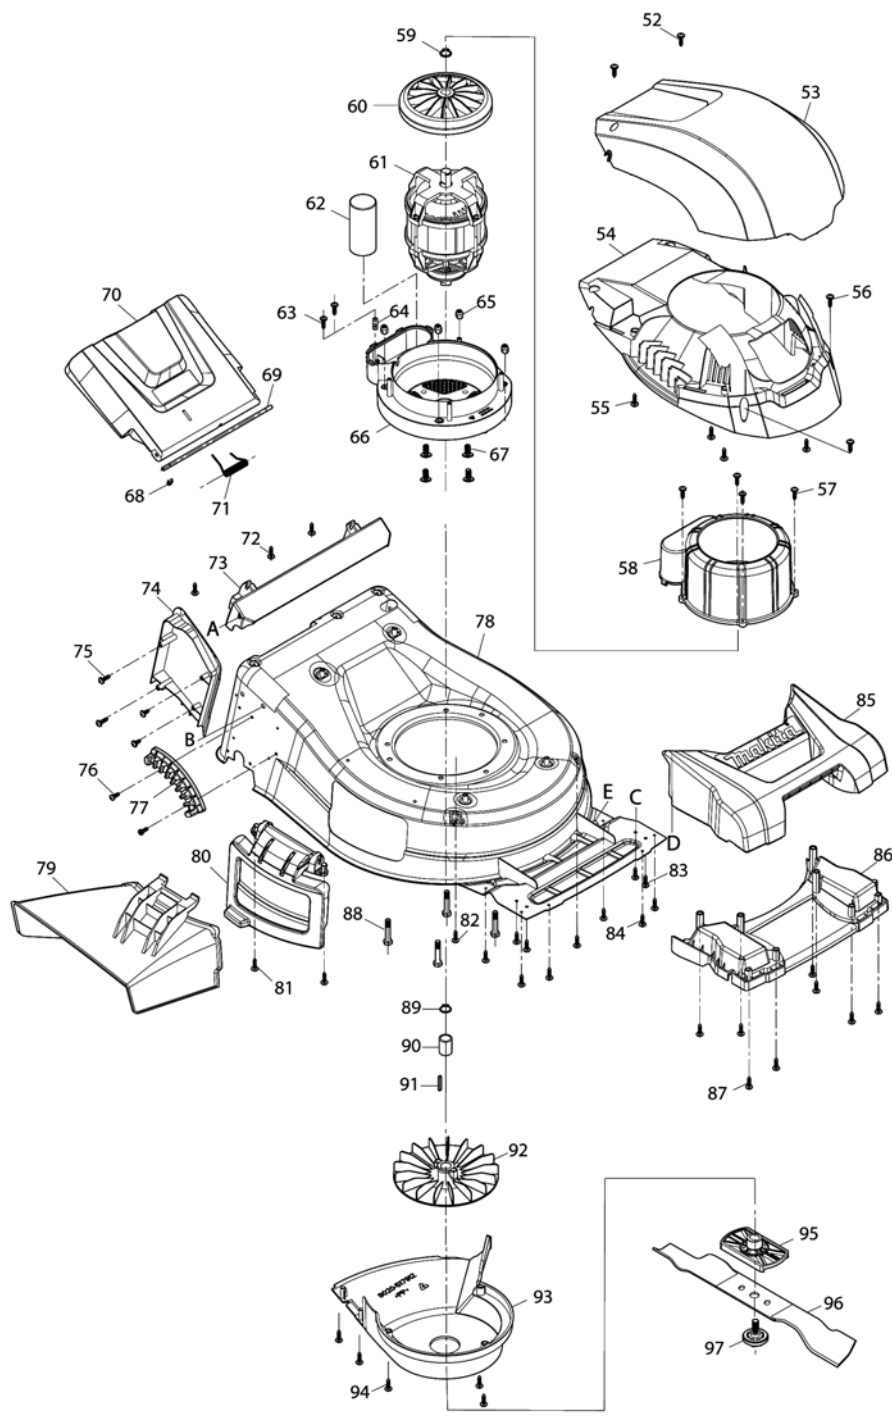

Model No.ELM4620 460MM ELECTRIC LAWN MOWER

Model No.ELM4620 460MM ELECTRIC LAWN MOWER

Model No.ELM4620 460MM ELECTRIC LAWN MOWER

Model No.ELM4620 460MM ELECTRIC LAWN MOWER

Item	Parts No.	Description	I/C	Qty	New/Old	Opt. 1	Opt. 2	Note
001	YA00001159	UPPER HANDLE BAR ASSY		1				
D10		INC. 2						
002	YA00001185	SPONGE GRIP		1				
003	YA00001160	SWITCH LEVER		1				
004	YA00000765	SWITCH BOX RIGHT		1				
005	YA00000766	SWITCH LINK BUTTON		1				
006	YA00000767	COMPRESSION SPRING 16.8		1				
007	YA00000768	SWITCH LEVER END CAP RIGHT		1				
008	652024721	SELF DRILLING SCREW 3.5X10		1				
009	YA00000769	SWITCH TORSION SPRING 21		1				
010	YA00000778	SELF TAPPING SCREW ST4X16		2				
011	YA00000780	CORD CLAMP		1				
012	YA00001038	POWER SUPPLY CORD ASSY		1				
013	YA00000778	SELF TAPPING SCREW ST4X16		2				
014	YA00000780	CORD CLAMP		1				
015	YA00000773	POWER SUPPLY CORD ASSY (EURO)		1				
016	YA00000781	INDICATOR LENZ		1				
017	652023811	CABLE HANGER		1				
018	YA00000772	SWITCH		1				
019	YA00000782	SWITCH BOX LEFT		1				
020	YA00000778	SELF TAPPING SCREW ST4X16		6				
021	652023795	SPRING BOX RIGHT		1				
022	YA00000737	TORSION SPRING		1				
023	652024721	SELF DRILLING SCREW 3.5X10		1				
024	652023794	SWITCH LEVER END LEFT		1				
025	652023793	SPRING BOX LEFT		1				
026	YA00000778	SELF TAPPING SCREW ST4X16		1				
027	YA00000785	SELF TAPPING SCREW ST4X25		1				
028	YA00000921	CABLE CLIP		1				
029	YA00000960	SELF TAPPING SCREW ST3X12		4				
030	YA00000961	ANGLE ADJUSTMENT JOINT UPPER		2				
031	YA00000975	TENSION LEVER ASSY		2				
033	YA00001046	LOWER HANDLE BAR		1				
034	YA00000976	CONICAL SPRING		2				
035	YA00000977	ANGLE ADJUSTMENT JOINT LOWER		2				
036	YA00000960	SELF TAPPING SCREW ST3X12		4				
037	YA00000802	HEX.FRANGE CAP NUT M6		2				
038	YA00000970	CABLE GUIDE RING		1				