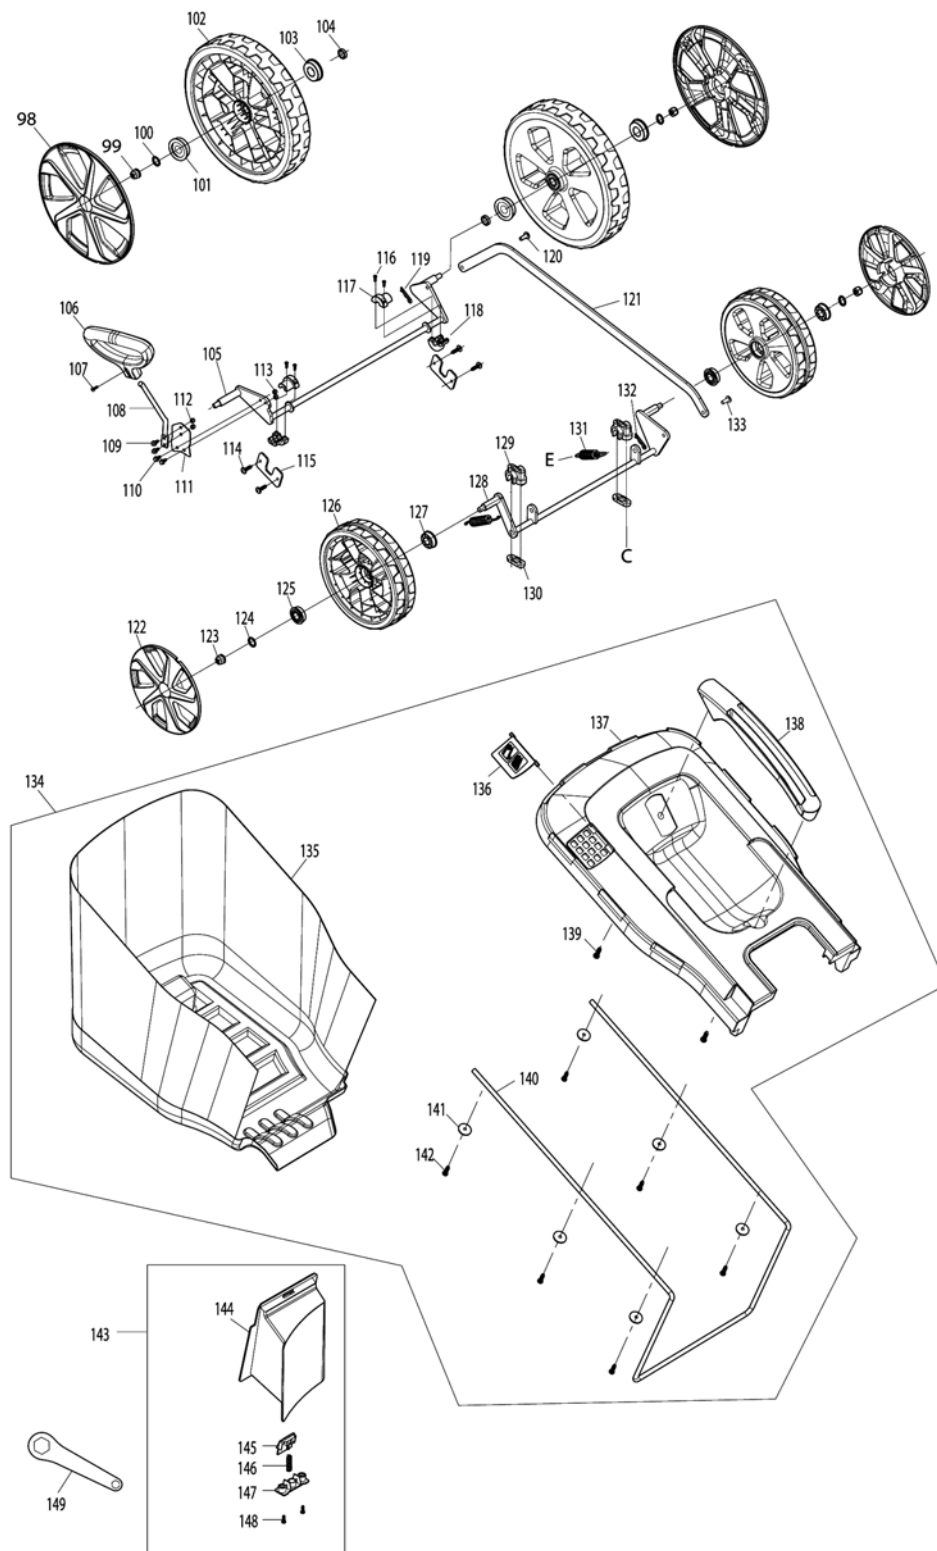

Model No.ELM4620 460MM ELECTRIC LAWN MOWER

Model No.ELM4620 460MM ELECTRIC LAWN MOWER

Model No.ELM4620 460MM ELECTRIC LAWN MOWER

Model No.ELM4620 460MM ELECTRIC LAWN MOWER

Item	Parts No.	Description	I/C	Qty	New/Old	Opt. 1	Opt. 2	Note
001	YA00001159	UPPER HANDLE BAR ASSY		1				
D10		INC. 2						
002	YA00001185	SPONGE GRIP		1				
003	YA00001160	SWITCH LEVER		1				
004	YA00000765	SWITCH BOX RIGHT		1				
005	YA00000766	SWITCH LINK BUTTON		1				
006	YA00000767	COMPRESSION SPRING 16.8		1				
007	YA00000768	SWITCH LEVER END CAP RIGHT		1				
008	652024721	SELF DRILLING SCREW 3.5X10		1				
009	YA00000769	SWITCH TORSION SPRING 21		1				
010	YA00000778	SELF TAPPING SCREW ST4X16		2				
011	YA00000780	CORD CLAMP		1				
012	YA00001038	POWER SUPPLY CORD ASSY		1				
013	YA00000778	SELF TAPPING SCREW ST4X16		2				
014	YA00000780	CORD CLAMP		1				
015	YA00000773	POWER SUPPLY CORD ASSY (EURO)		1				
016	YA00000781	INDICATOR LENZ		1				
017	652023811	CABLE HANGER		1				
018	YA00000772	SWITCH		1				
019	YA00000782	SWITCH BOX LEFT		1				
020	YA00000778	SELF TAPPING SCREW ST4X16		6				
021	652023795	SPRING BOX RIGHT		1				
022	YA00000737	TORSION SPRING		1				
023	652024721	SELF DRILLING SCREW 3.5X10		1				
024	652023794	SWITCH LEVER END LEFT		1				
025	652023793	SPRING BOX LEFT		1				
026	YA00000778	SELF TAPPING SCREW ST4X16		1				
027	YA00000785	SELF TAPPING SCREW ST4X25		1				
028	YA00000921	CABLE CLIP		1				
029	YA00000960	SELF TAPPING SCREW ST3X12		4				
030	YA00000961	ANGLE ADJUSTMENT JOINT UPPER		2				
031	YA00000975	TENSION LEVER ASSY		2				
033	YA00001046	LOWER HANDLE BAR		1				
034	YA00000976	CONICAL SPRING		2				
035	YA00000977	ANGLE ADJUSTMENT JOINT LOWER		2				
036	YA00000960	SELF TAPPING SCREW ST3X12		4				
037	YA00000802	HEX.FRANGE CAP NUT M6		2				
038	YA00000970	CABLE GUIDE RING		1				