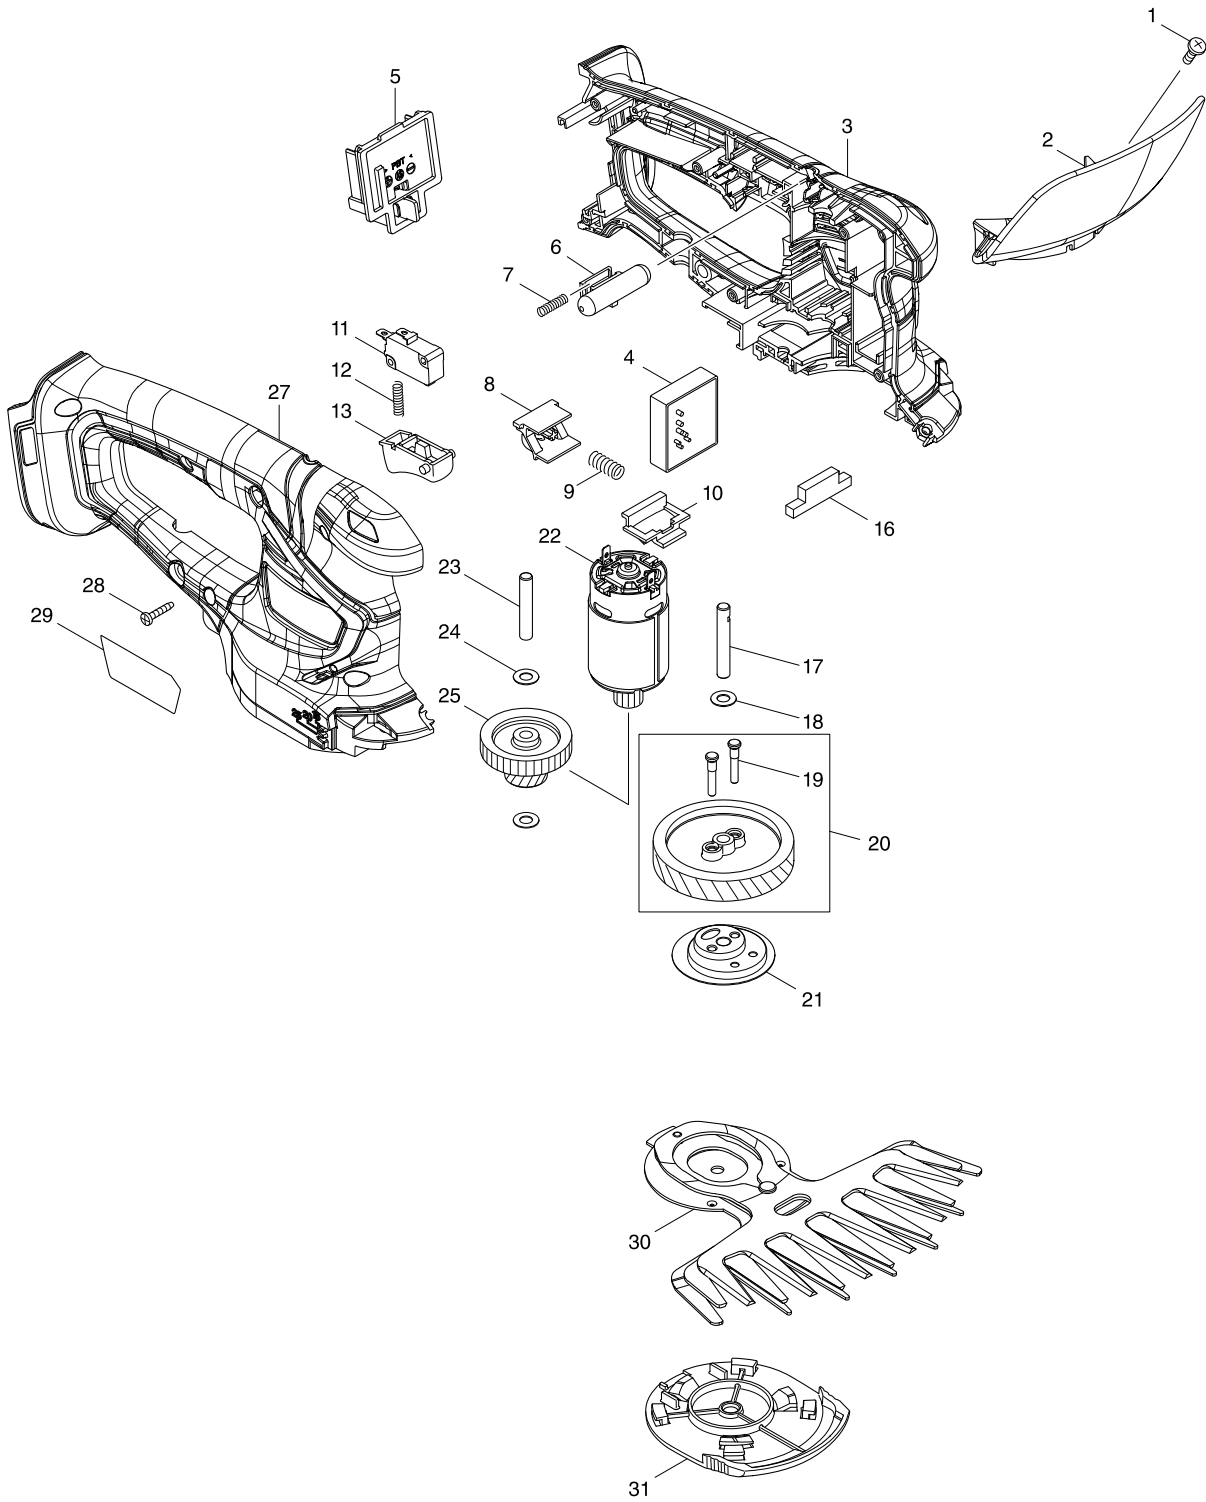

Model No. DUM604 160MM CORDLESS GRASS SHEAR

Item	Parts No.	Description	I/C	Qty	N/O	Opt. 1	Opt. 2	Note
001	915116-7	BINDING HEAD SCREW M4X12		1				
002	144342-3	PROTECTOR COMPLETE		1				
C10	819948-3	CAUTION LABEL		1				
003	183G03-2	HOUSING SET		1				
C10	931102-0	HEX. NUT M4		1				
C20	263005-3	RUBBER PIN 6		2				
C30	346275-0	PLATE		2				
D10		INC. 27						
004	620647-0	CONTROLLER		1				
005	643852-2	TERMINAL		1				
006	452438-9	LOCK OFF BUTTON		1				
007	231473-8	COMPRESSION SPRING 4		1				
008	457534-8	SLIDE PLATE		1				
009	234339-1	COMPRESSION SPRING 6		1				
010	454879-5	LOCK LEVER		1				
011	650744-8	SWITCH D3V-16-3C26		1				
012	231473-8	COMPRESSION SPRING 4		1				
013	417564-1	SWITCH LEVER		1				
016	451814-4	DUST GUARD		1				
017	268254-7	PIN 6		1				
018	253715-0	FLAT WASHER 6		1				
019	268256-3	PIN 4		2				
020	135883-0	HELICAL GEAR 47 ASS'Y		1				
D10		INC. 19						
021	161598-3	CRANK COMPLETE		1				
022	629945-9	DC MOTOR		1				
023	268076-5	PIN 6		1				
024	253715-0	FLAT WASHER 6		2				
025	226831-1	GEAR 12-31		1				
027	183G03-2	HOUSING SET		1				
C10	931102-0	HEX. NUT M4		1				
C20	263005-3	RUBBER PIN 6		2				
C30	346275-0	PLATE		2				
D10		INC. 3						
028	266429-2	TAPPING SCREW 3X16		6				
029	853A12-6	DUM604 NAME PLATE		1				
030	195267-4	SHEAR BLADE ASSEMBLY SET		1				
C10	188369-3	OIL VESSEL SET		1				
031	140451-6	UNDER COVER COMPLETE		1				
A01	452055-5	BLADE COVER		1				
A02	457426-1	GRASS RECEIVER 160		1				
A03A	198408-1	SHEAR BLADE ASSEMBLY 200 S SET		1				
C10	188369-3	OIL VESSEL SET		1				
A04A	198401-5	CHIP RECEIVER SET		1				
A05A	195275-5	BLADE COVER SET		1				
A06B	450128-8	BATTERY COVER		1				
A07B	***DC18RC	DC18RC FAST CHARGER		1				
D10		COMPO-PARTS						

Please order the parts with a part number.

Print Date 22/02/2017