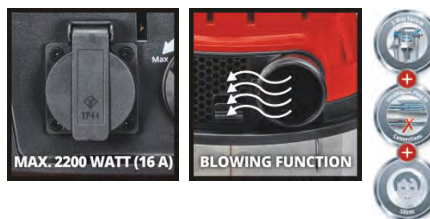

Technical Data

- Mains supply	220-240 V | 50/60 Hz
- Power	1200 W
- Suction power max.	200 mbar
- Vessel capacity	25 L
- Suction hose length	300 cm
- Suction hose diameter	36 mm
- Power cord length	500 cm
- Max. power of socket 230 V	2200 W
- Sound pressure level Lpa	72 dB (A)