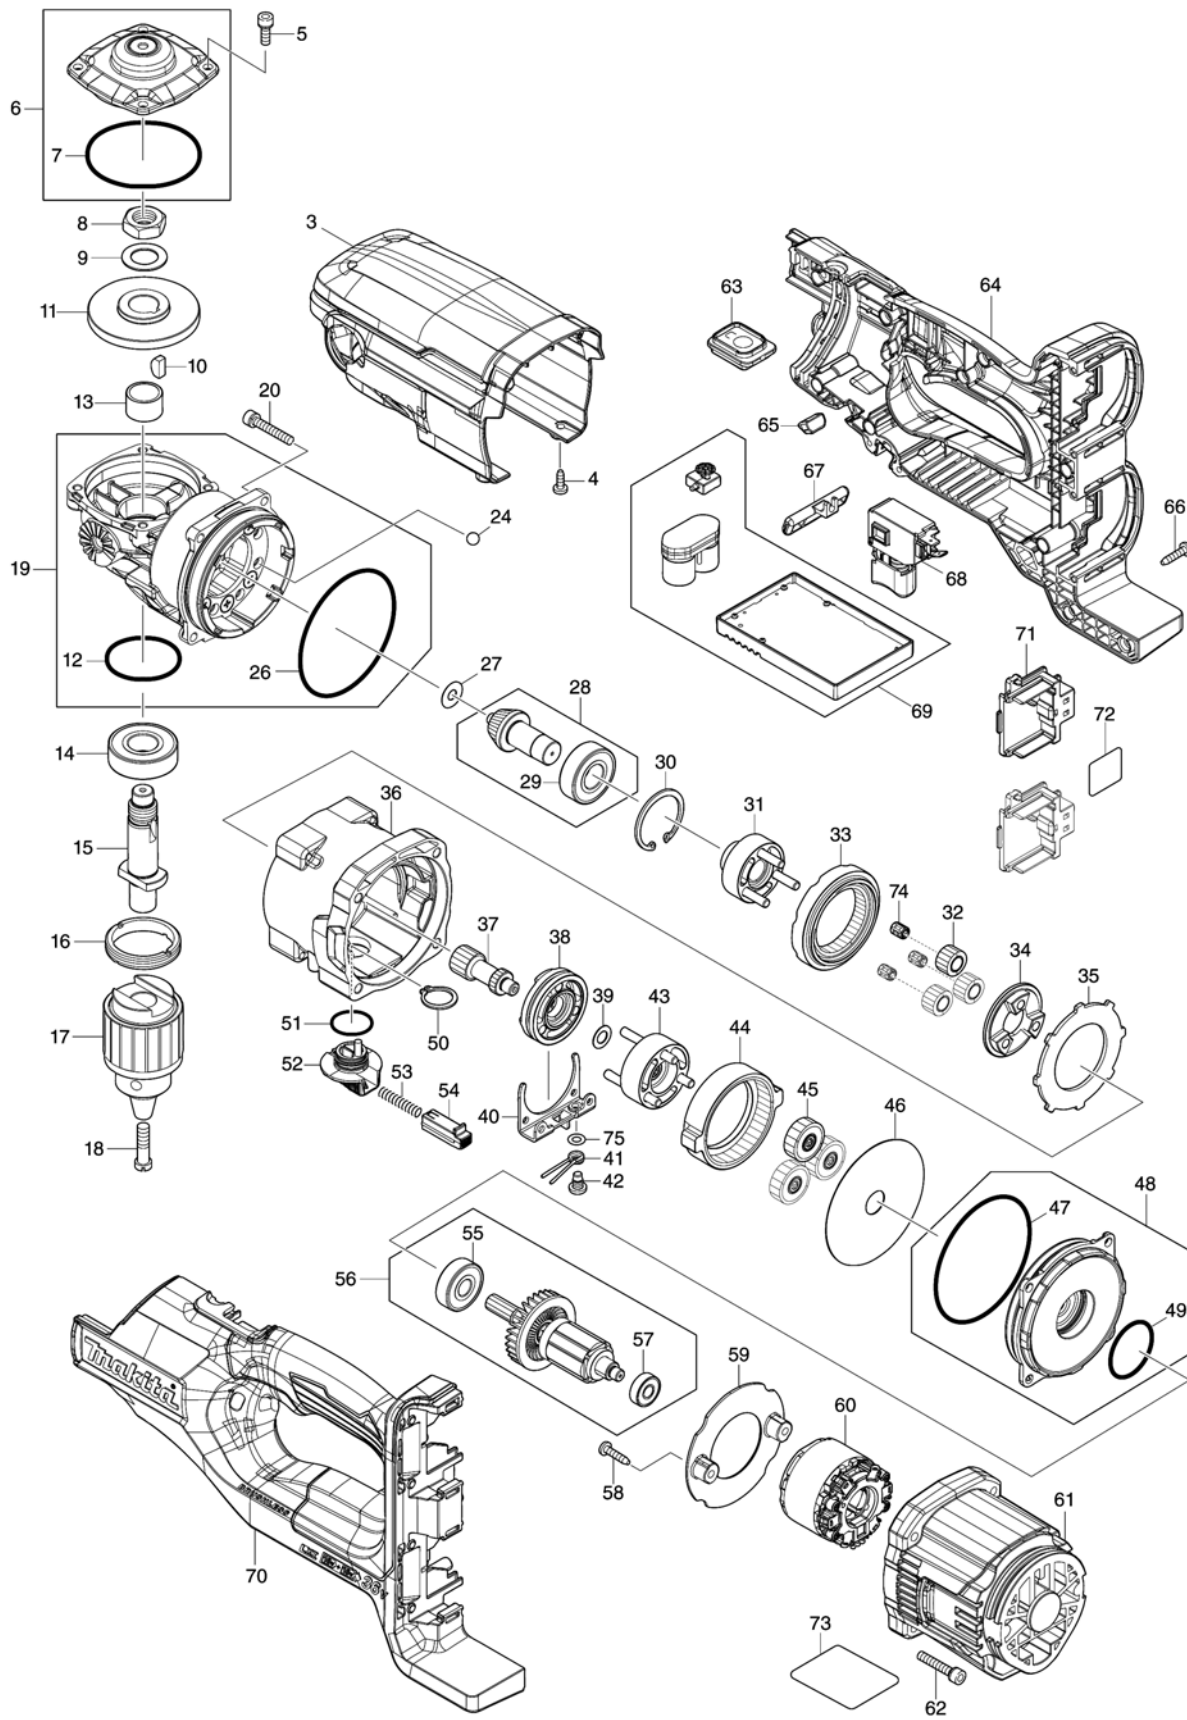

Model No.DDG460 CORDLESS EARTH AUGER