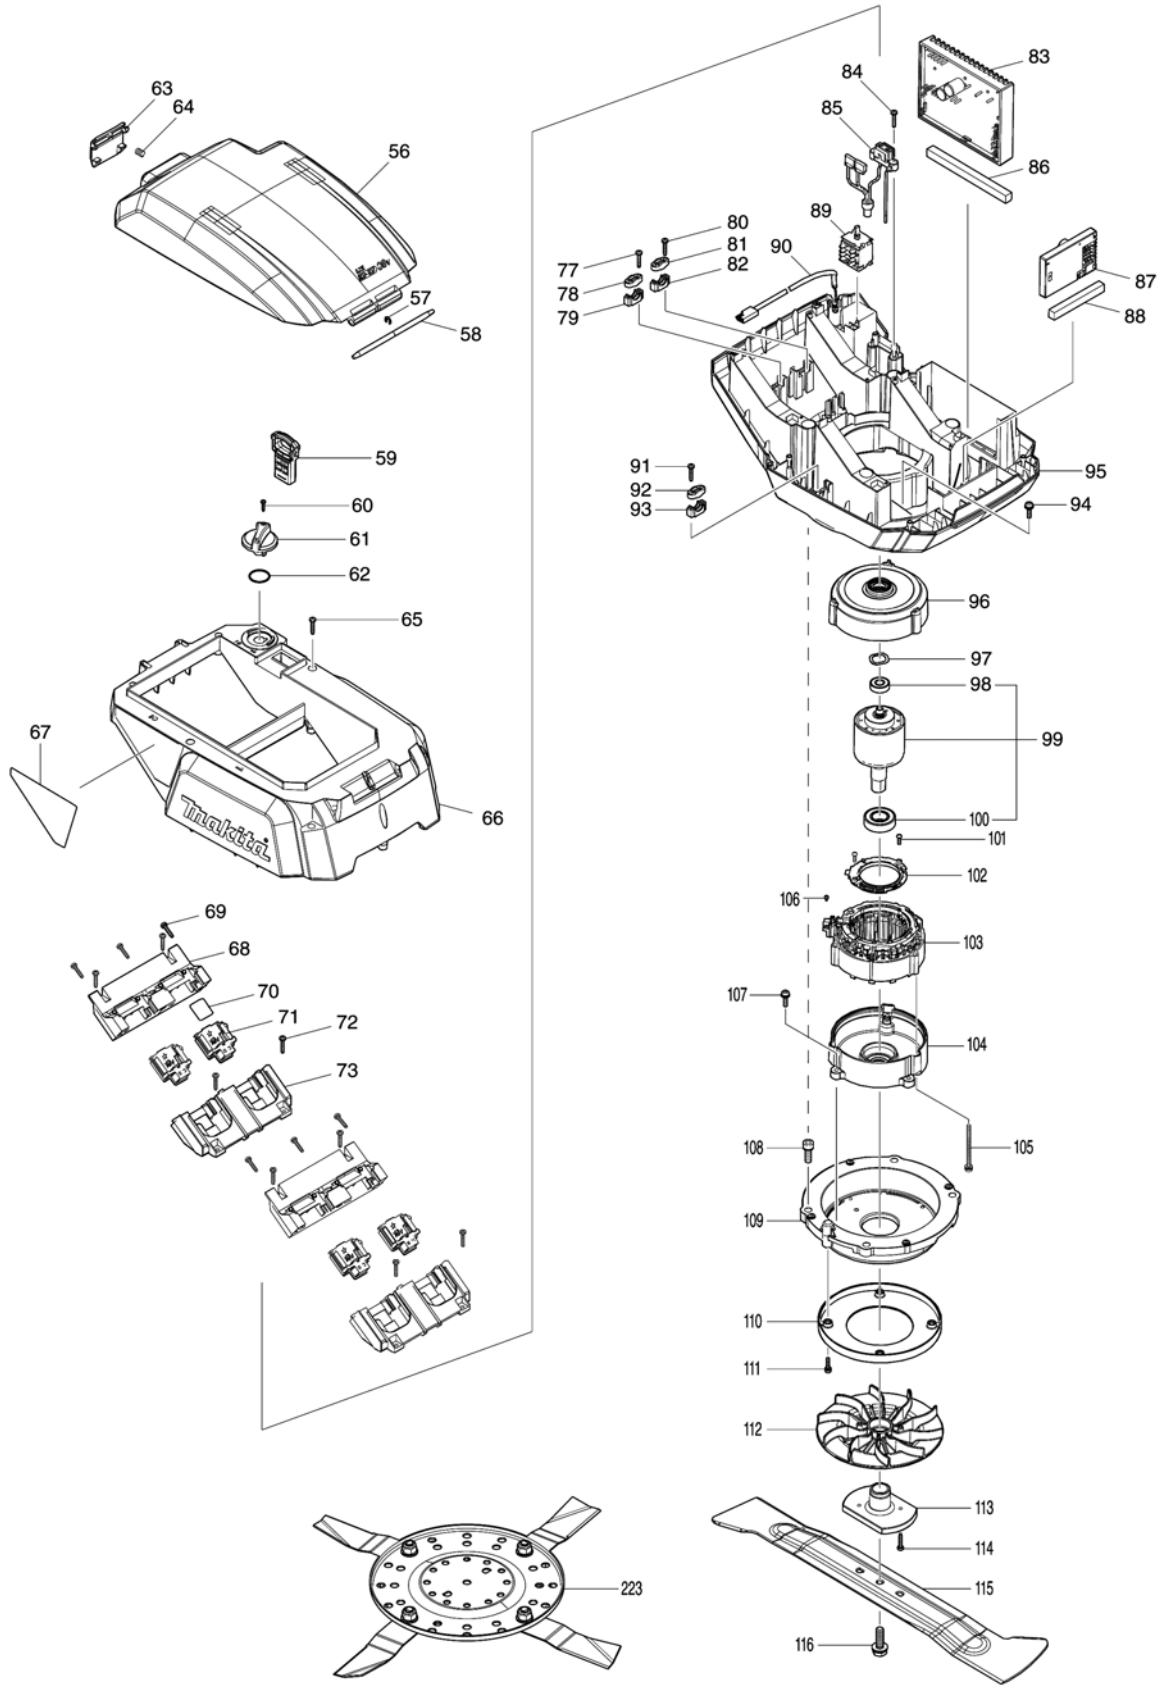

Model No.DLM532 530MM CORDLESS LAWN MOWER