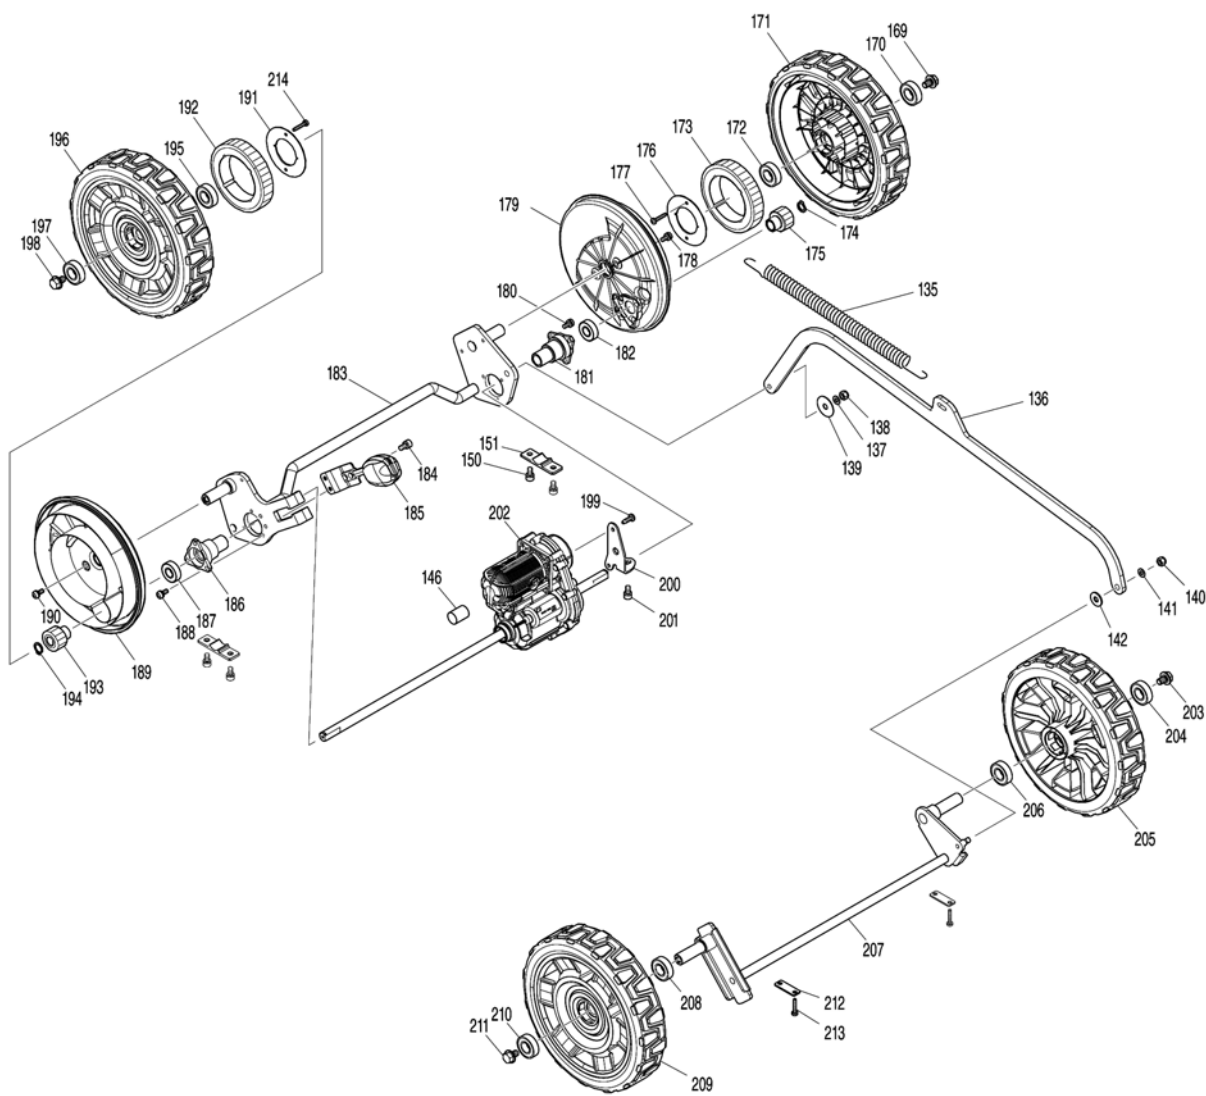

# Model No.DLM532 530MM CORDLESS LAWN MOWER

Model No.DLM532 530MM CORDLESS LAWN MOWER

Item	Parts No.	Description	I/C	Qty	New/Old	Opt. 1	Opt. 2	Note
001	327425-6	DRIVING LEVER		1				
002	459859-6	DRIVING LEVER HOLDER		1				
003	232566-4	TORSION SPRING 12		1				
004	911138-5	P.H.SCREW M4X20 WITH WR		1				
005	459864-3	DRIVING LEVER SUPPORT L		1				
006	267136-0	FLAT WASHER 5		1				
007	266424-2	TAPPING SCREW 4X20		1				
008	266424-2	TAPPING SCREW 4X20		1				
009	267136-0	FLAT WASHER 5		1				
010	459858-8	DRIVING LEVER SUPPORT R		1				
011	911138-5	P.H.SCREW M4X20 WITH WR		1				
012	459859-6	DRIVING LEVER HOLDER		1				
013	266424-2	TAPPING SCREW 4X20		6				
014	183N90-3	SWITCH BOX SET		1				
D10		INC. 26						
015	140F09-7	SWITCH CIRCUIT COMPLETE		1				
C10	810D46-0	SWITCH LABEL		1				
016	140F10-2	SWITCH CIRCUIT COMPLETE		1				
C10	818A74-1	SWITCH LABEL		1				
017	232575-3	TORSION SPRING 12		1				
018	266424-2	TAPPING SCREW 4X20		2				
019	687124-5	STRAIN RELIEF		1				
020	459860-1	SWITCH BOX		1				
021	620C48-0	INDICATION CIRCUIT COMPLETE		1				
C10	8007C8-5	INDICATION LABEL		1				
022	620415-1	SUB CONTROLLER		1				
023	651083-9	SWITCH C3XA-1PSPM		1				
024	459866-9	SPEED LEVER HOLDER		1				
025	213897-0	O-RING 26		1				
026	183N90-3	SWITCH BOX SET		1				
D10		INC. 14						
027	266424-2	TAPPING SCREW 4X20		5				
028	459865-1	SPEED LEVER		1				
029	266424-2	TAPPING SCREW 4X20		1				
030	911138-5	P.H.SCREW M4X20 WITH WR		1				
031	459863-5	SWITCH LEVER SUPPORT L		1				
C10	931102-0	HEX. NUT M4		1				
032	327424-8	SWITCH LEVER		1				
033	459856-2	SWITCH LEVER SUPPORT R		1				
C10	931102-0	HEX. NUT M4		1				
034	911138-5	P.H.SCREW M4X20 WITH WR		1				
035	183P40-0	LEVER BOX SET		1				