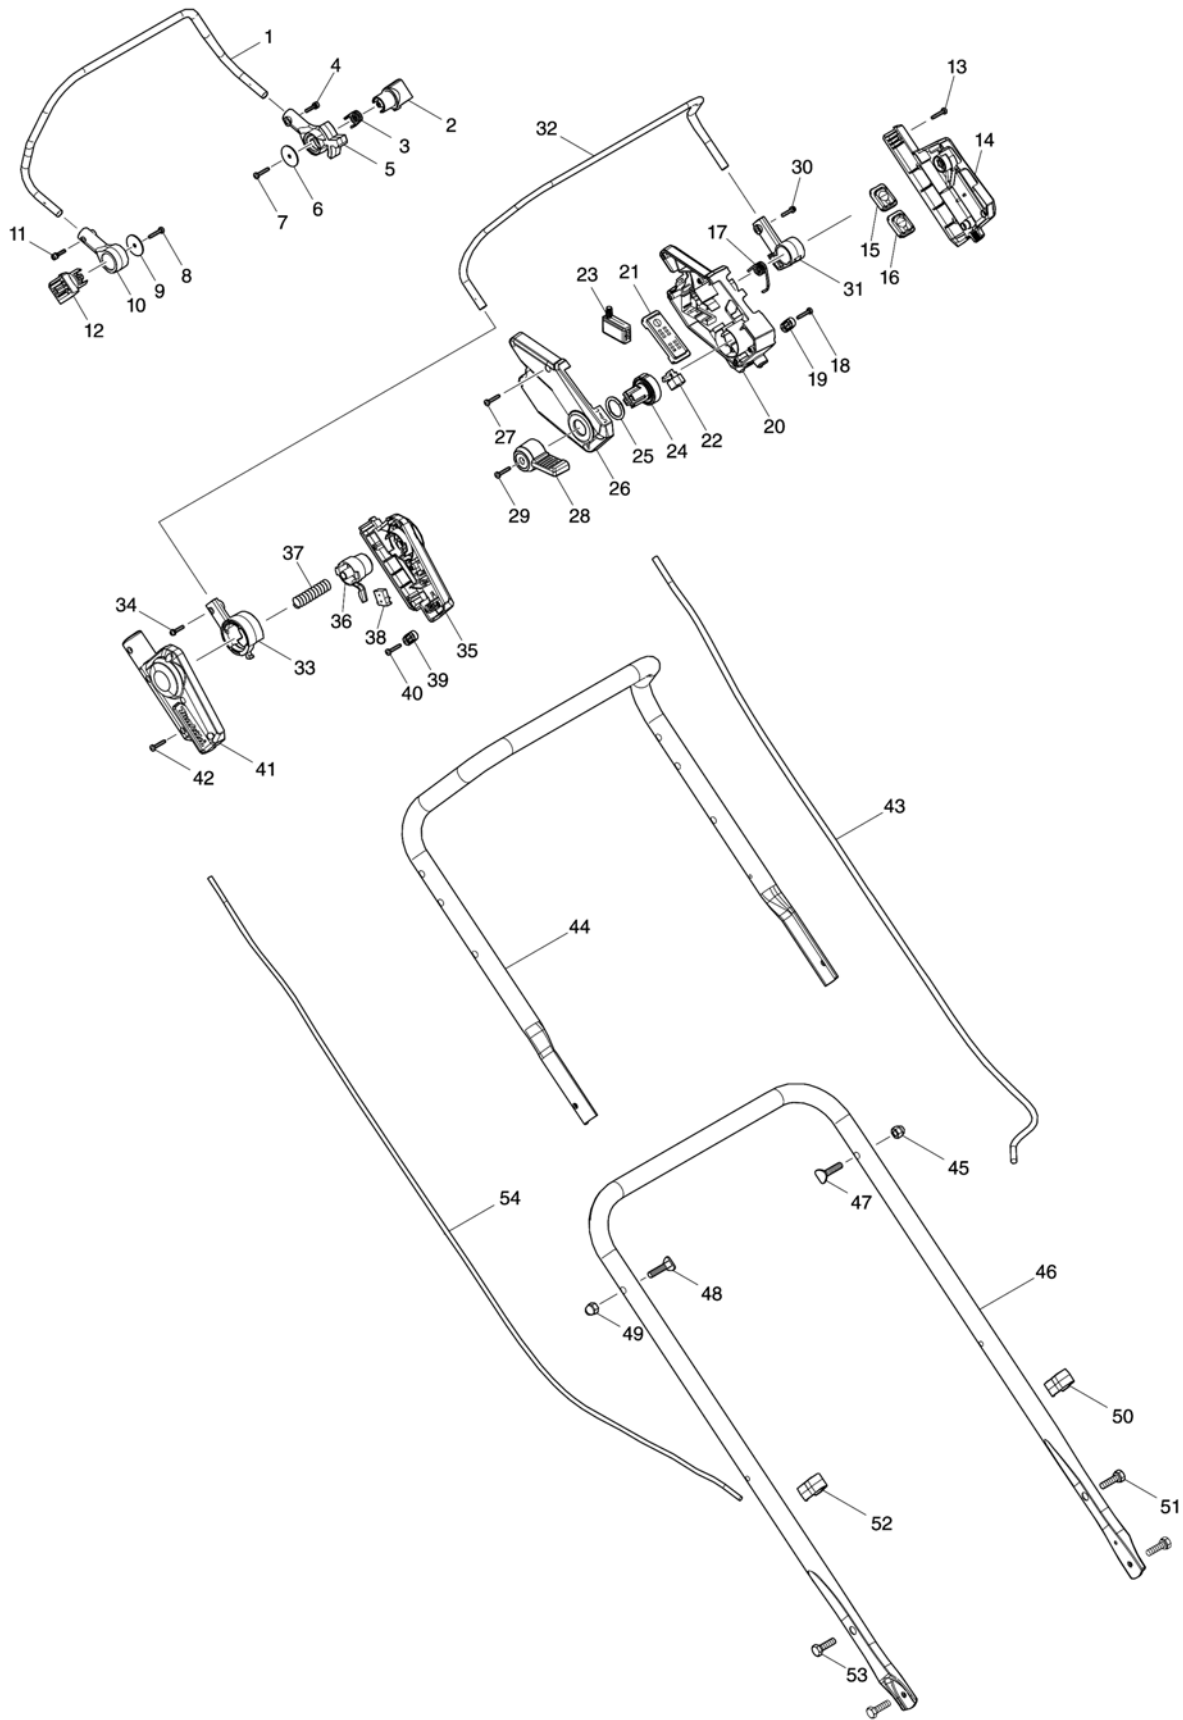

Model No.DLM532 530MM CORDLESS LAWN MOWER