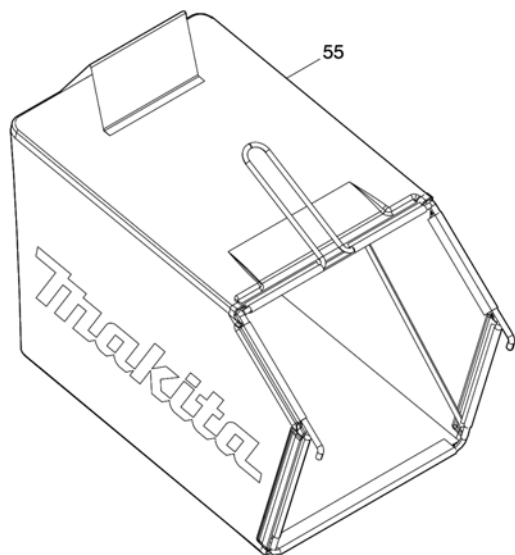

# Model No.DLM532 530MM CORDLESS LAWN MOWER

Model No.DLM532 530MM CORDLESS LAWN MOWER

Item	Parts No.	Description	I/C	Qty	New/Old	Opt. 1	Opt. 2	Note
001	327425-6	DRIVING LEVER		1				
002	459859-6	DRIVING LEVER HOLDER		1				
003	232566-4	TORSION SPRING 12		1				
004	911138-5	P.H.SCREW M4X20 WITH WR		1				
005	459864-3	DRIVING LEVER SUPPORT L		1				
006	267136-0	FLAT WASHER 5		1				
007	266424-2	TAPPING SCREW 4X20		1				
008	266424-2	TAPPING SCREW 4X20		1				
009	267136-0	FLAT WASHER 5		1				
010	459858-8	DRIVING LEVER SUPPORT R		1				
011	911138-5	P.H.SCREW M4X20 WITH WR		1				
012	459859-6	DRIVING LEVER HOLDER		1				
013	266424-2	TAPPING SCREW 4X20		6				
014	183N90-3	SWITCH BOX SET		1				
D10		INC. 26						
015	140F09-7	SWITCH CIRCUIT COMPLETE		1				
C10	810D46-0	SWITCH LABEL		1				
016	140F10-2	SWITCH CIRCUIT COMPLETE		1				
C10	818A74-1	SWITCH LABEL		1				
017	232575-3	TORSION SPRING 12		1				
018	266424-2	TAPPING SCREW 4X20		2				
019	687124-5	STRAIN RELIEF		1				
020	459860-1	SWITCH BOX		1				
021	620C48-0	INDICATION CIRCUIT COMPLETE		1				
C10	8007C8-5	INDICATION LABEL		1				
022	620415-1	SUB CONTROLLER		1				
023	651083-9	SWITCH C3XA-1PSPM		1				
024	459866-9	SPEED LEVER HOLDER		1				
025	213897-0	O-RING 26		1				
026	183N90-3	SWITCH BOX SET		1				
D10		INC. 14						
027	266424-2	TAPPING SCREW 4X20		5				
028	459865-1	SPEED LEVER		1				
029	266424-2	TAPPING SCREW 4X20		1				
030	911138-5	P.H.SCREW M4X20 WITH WR		1				
031	459863-5	SWITCH LEVER SUPPORT L		1				
C10	931102-0	HEX. NUT M4		1				
032	327424-8	SWITCH LEVER		1				
033	459856-2	SWITCH LEVER SUPPORT R		1				
C10	931102-0	HEX. NUT M4		1				
034	911138-5	P.H.SCREW M4X20 WITH WR		1				
035	183P40-0	LEVER BOX SET		1				