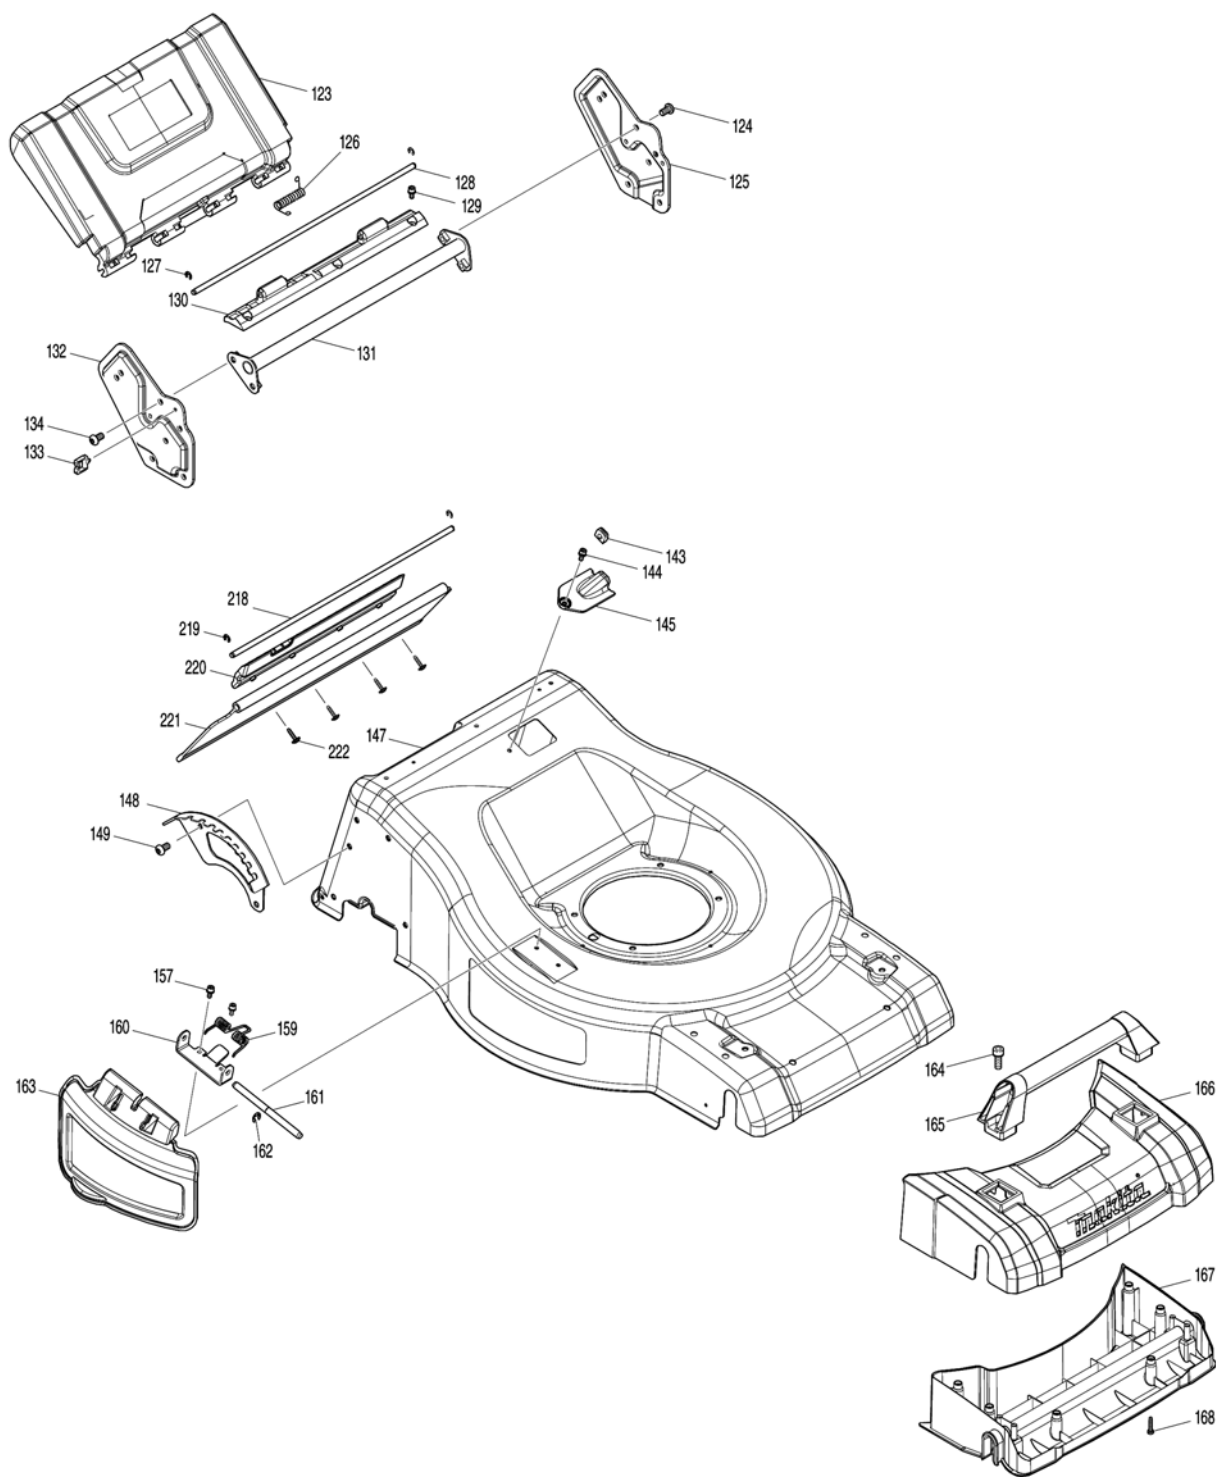

# Model No.DLM532 530MM CORDLESS LAWN MOWER

Model No.DLM532 530MM CORDLESS LAWN MOWER

Item	Parts No.	Description	I/C	Qty	New/Old	Opt. 1	Opt. 2	Note
001	327425-6	DRIVING LEVER		1				
002	459859-6	DRIVING LEVER HOLDER		1				
003	232566-4	TORSION SPRING 12		1				
004	911138-5	P.H.SCREW M4X20 WITH WR		1				
005	459864-3	DRIVING LEVER SUPPORT L		1				
006	267136-0	FLAT WASHER 5		1				
007	266424-2	TAPPING SCREW 4X20		1				
008	266424-2	TAPPING SCREW 4X20		1				
009	267136-0	FLAT WASHER 5		1				
010	459858-8	DRIVING LEVER SUPPORT R		1				
011	911138-5	P.H.SCREW M4X20 WITH WR		1				
012	459859-6	DRIVING LEVER HOLDER		1				
013	266424-2	TAPPING SCREW 4X20		6				
014	183N90-3	SWITCH BOX SET		1				
D10		INC. 26						
015	140F09-7	SWITCH CIRCUIT COMPLETE		1				
C10	810D46-0	SWITCH LABEL		1				
016	140F10-2	SWITCH CIRCUIT COMPLETE		1				
C10	818A74-1	SWITCH LABEL		1				
017	232575-3	TORSION SPRING 12		1				
018	266424-2	TAPPING SCREW 4X20		2				
019	687124-5	STRAIN RELIEF		1				
020	459860-1	SWITCH BOX		1				
021	620C48-0	INDICATION CIRCUIT COMPLETE		1				
C10	8007C8-5	INDICATION LABEL		1				
022	620415-1	SUB CONTROLLER		1				
023	651083-9	SWITCH C3XA-1PSPM		1				
024	459866-9	SPEED LEVER HOLDER		1				
025	213897-0	O-RING 26		1				
026	183N90-3	SWITCH BOX SET		1				
D10		INC. 14						
027	266424-2	TAPPING SCREW 4X20		5				
028	459865-1	SPEED LEVER		1				
029	266424-2	TAPPING SCREW 4X20		1				
030	911138-5	P.H.SCREW M4X20 WITH WR		1				
031	459863-5	SWITCH LEVER SUPPORT L		1				
C10	931102-0	HEX. NUT M4		1				
032	327424-8	SWITCH LEVER		1				
033	459856-2	SWITCH LEVER SUPPORT R		1				
C10	931102-0	HEX. NUT M4		1				
034	911138-5	P.H.SCREW M4X20 WITH WR		1				
035	183P40-0	LEVER BOX SET		1				