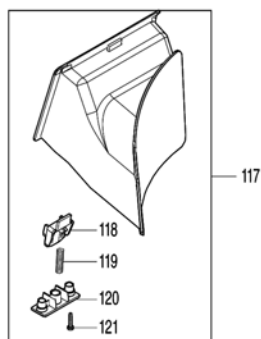

# Model No.DLM532 530MM CORDLESS LAWN MOWER

Model No.DLM532 530MM CORDLESS LAWN MOWER

Item	Parts No.	Description	I/C	Qty	New/Old	Opt. 1	Opt. 2	Note
001	327425-6	DRIVING LEVER		1				
002	459859-6	DRIVING LEVER HOLDER		1				
003	232566-4	TORSION SPRING 12		1				
004	911138-5	P.H.SCREW M4X20 WITH WR		1				
005	459864-3	DRIVING LEVER SUPPORT L		1				
006	267136-0	FLAT WASHER 5		1				
007	266424-2	TAPPING SCREW 4X20		1				
008	266424-2	TAPPING SCREW 4X20		1				
009	267136-0	FLAT WASHER 5		1				
010	459858-8	DRIVING LEVER SUPPORT R		1				
011	911138-5	P.H.SCREW M4X20 WITH WR		1				
012	459859-6	DRIVING LEVER HOLDER		1				
013	266424-2	TAPPING SCREW 4X20		6				
014	183N90-3	SWITCH BOX SET		1				
D10		INC. 26						
015	140F09-7	SWITCH CIRCUIT COMPLETE		1				
C10	810D46-0	SWITCH LABEL		1				
016	140F10-2	SWITCH CIRCUIT COMPLETE		1				
C10	818A74-1	SWITCH LABEL		1				
017	232575-3	TORSION SPRING 12		1				
018	266424-2	TAPPING SCREW 4X20		2				
019	687124-5	STRAIN RELIEF		1				
020	459860-1	SWITCH BOX		1				
021	620C48-0	INDICATION CIRCUIT COMPLETE		1				
C10	8007C8-5	INDICATION LABEL		1				
022	620415-1	SUB CONTROLLER		1				
023	651083-9	SWITCH C3XA-1PSPM		1				
024	459866-9	SPEED LEVER HOLDER		1				
025	213897-0	O-RING 26		1				
026	183N90-3	SWITCH BOX SET		1				
D10		INC. 14						
027	266424-2	TAPPING SCREW 4X20		5				
028	459865-1	SPEED LEVER		1				
029	266424-2	TAPPING SCREW 4X20		1				
030	911138-5	P.H.SCREW M4X20 WITH WR		1				
031	459863-5	SWITCH LEVER SUPPORT L		1				
C10	931102-0	HEX. NUT M4		1				
032	327424-8	SWITCH LEVER		1				
033	459856-2	SWITCH LEVER SUPPORT R		1				
C10	931102-0	HEX. NUT M4		1				
034	911138-5	P.H.SCREW M4X20 WITH WR		1				
035	183P40-0	LEVER BOX SET		1				