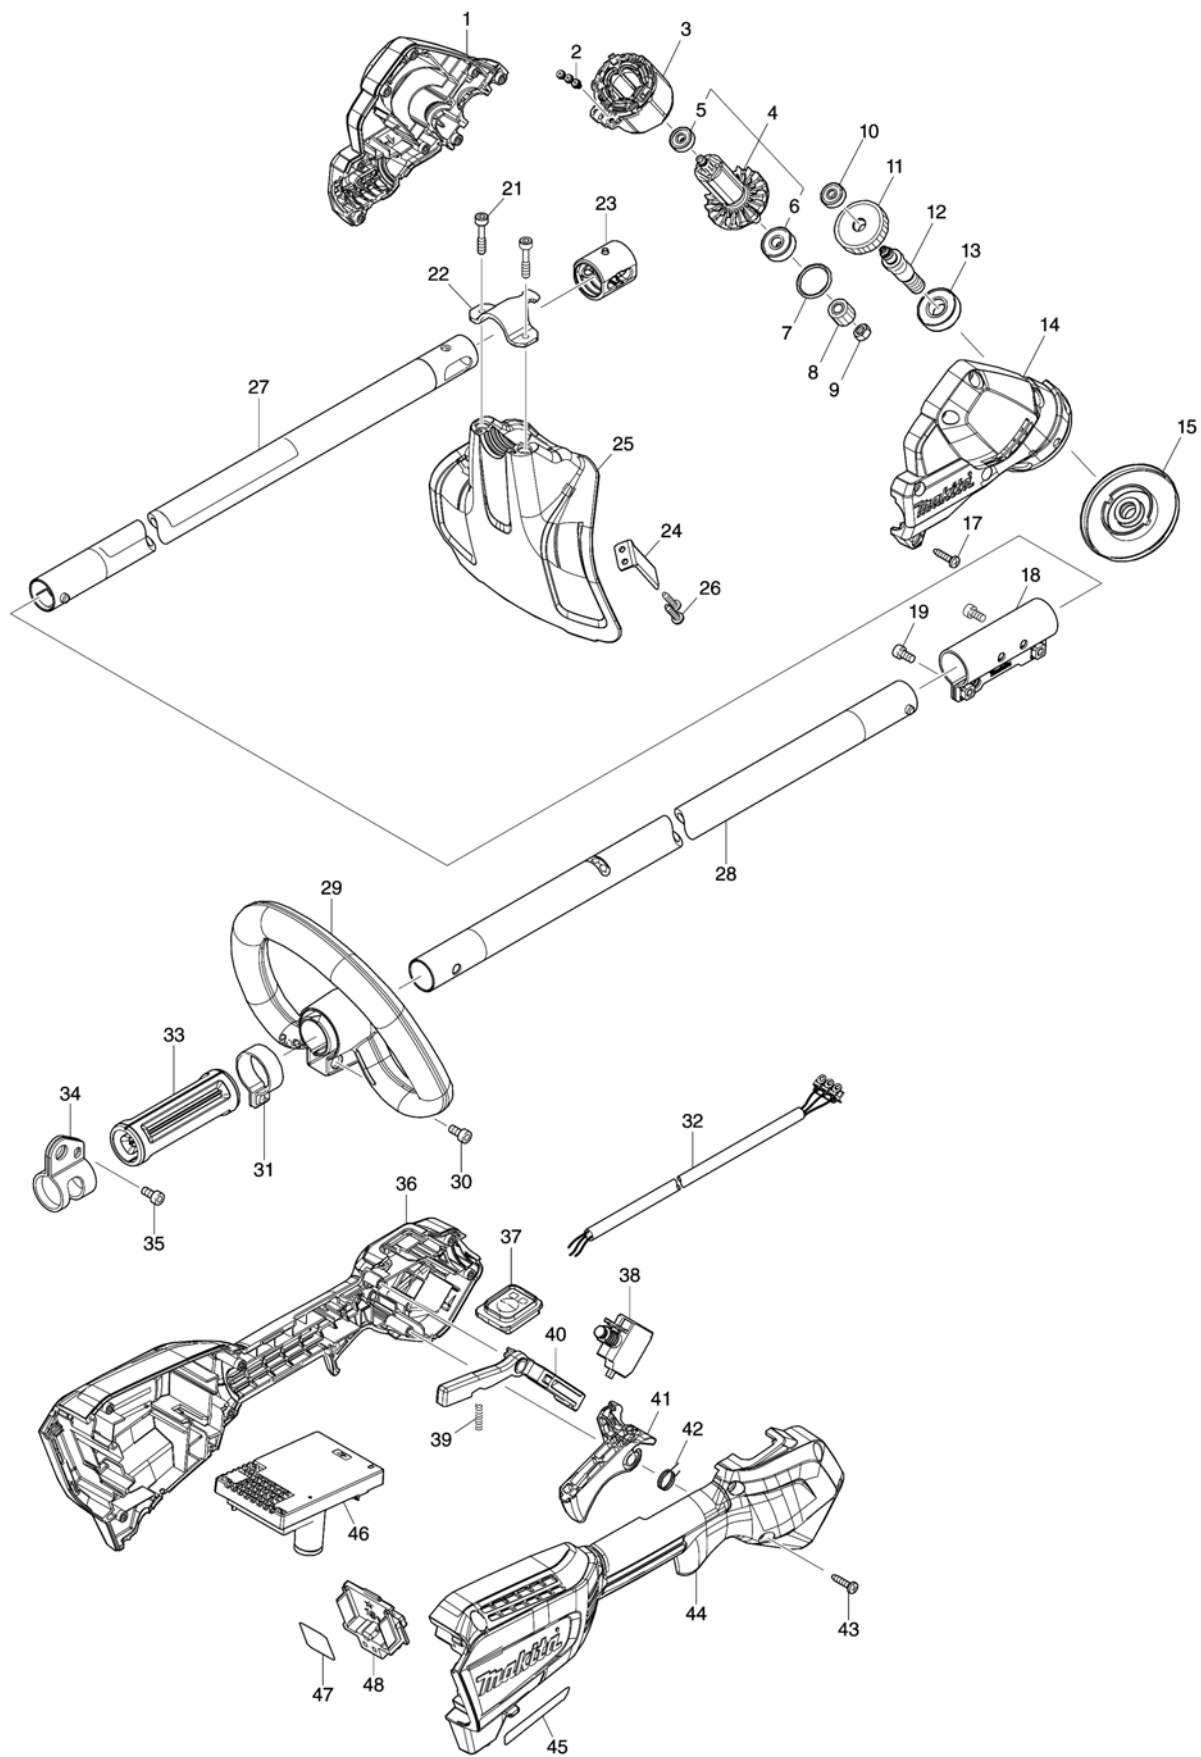

Model No.DUR192L CORDLESS GRASS TRIMMER

Model No.DUR192L CORDLESS GRASS TRIMMER

Item	Parts No.	Description	I/C	Qty	New/Old	Opt. 1	Opt. 2	Note
001	183R54-1	MOTOR HOUSING SET		1				
D10		INC. 14						
002	652069-6	FLAT HEAD SCREW M3X6		3				
003	629A22-3	STATOR		1				
004	519643-2	ROTOR ASS'Y		1				
D10		INC. 5,6						
005	210235-7	BALL BEARING 625ZZ		1				
006	210236-5	BALL BEARING 627ZZ		1				
007	213843-3	O-RING 21		1				
008	227831-4	HELICAL GEAR 11		1	*			
008-1	227883-5	HELICAL GEAR 11	<	1				
009	931302-2	HEX. NUT M6		1				
010	210235-7	BALL BEARING 625ZZ		1				
011	227830-6	HELICAL GEAR 32		1				
012	327678-7	CUTTER SHAFT		1				
013	210216-1	BALL BEARING 6001DDW		1				
014	183R54-1	MOTOR HOUSING SET		1				
D10		INC. 1						
015	140W47-1	RECEIVE WASHER COMPLETE		1				
C10	213134-2	O-RING 11		1				
017	266326-2	TAPPING SCREW 4X18		8				
018	347747-8	JOINT 24		1				
019	922207-7	HEX. SOCKET HEAD BOLT M5X10		2				
021	251513-6	H.S.H.BOLT M5X25		2				
022	347667-6	PROTECTOR CLAMP		1				
023	424567-8	RUBBER SLEEVE 24		1				
024	346855-2	CUTTER		1				
025	412580-8	PROTECTOR N 330		1				
026	266326-2	TAPPING SCREW 4X18		2				
027	140W46-3	PIPE COMPLETE C		1				
C10	8023L9-8	CAUTION LABEL		1				
C20	819312-8	MAKITA LOGO LABEL		1				
028	140W45-5	PIPE COMPLETE B		1				
C10	808723-2	CAUTION LABEL		1				
029	457937-6	LOOP HANDLE 24		1				
030	922212-4	HEX. SOCKET HEAD BOLT M5X12		1				
031	347011-7	PIPE CLAMP 29		1				
032	699157-8	POWER SUPPLY CORD UNIT		1				
033	451601-1	SPACER 24		1				
034	347116-3	HANGER		1				
035	922212-4	HEX. SOCKET HEAD BOLT M5X12		1				

Please order the parts with part number.

Print Date 31/8/2020